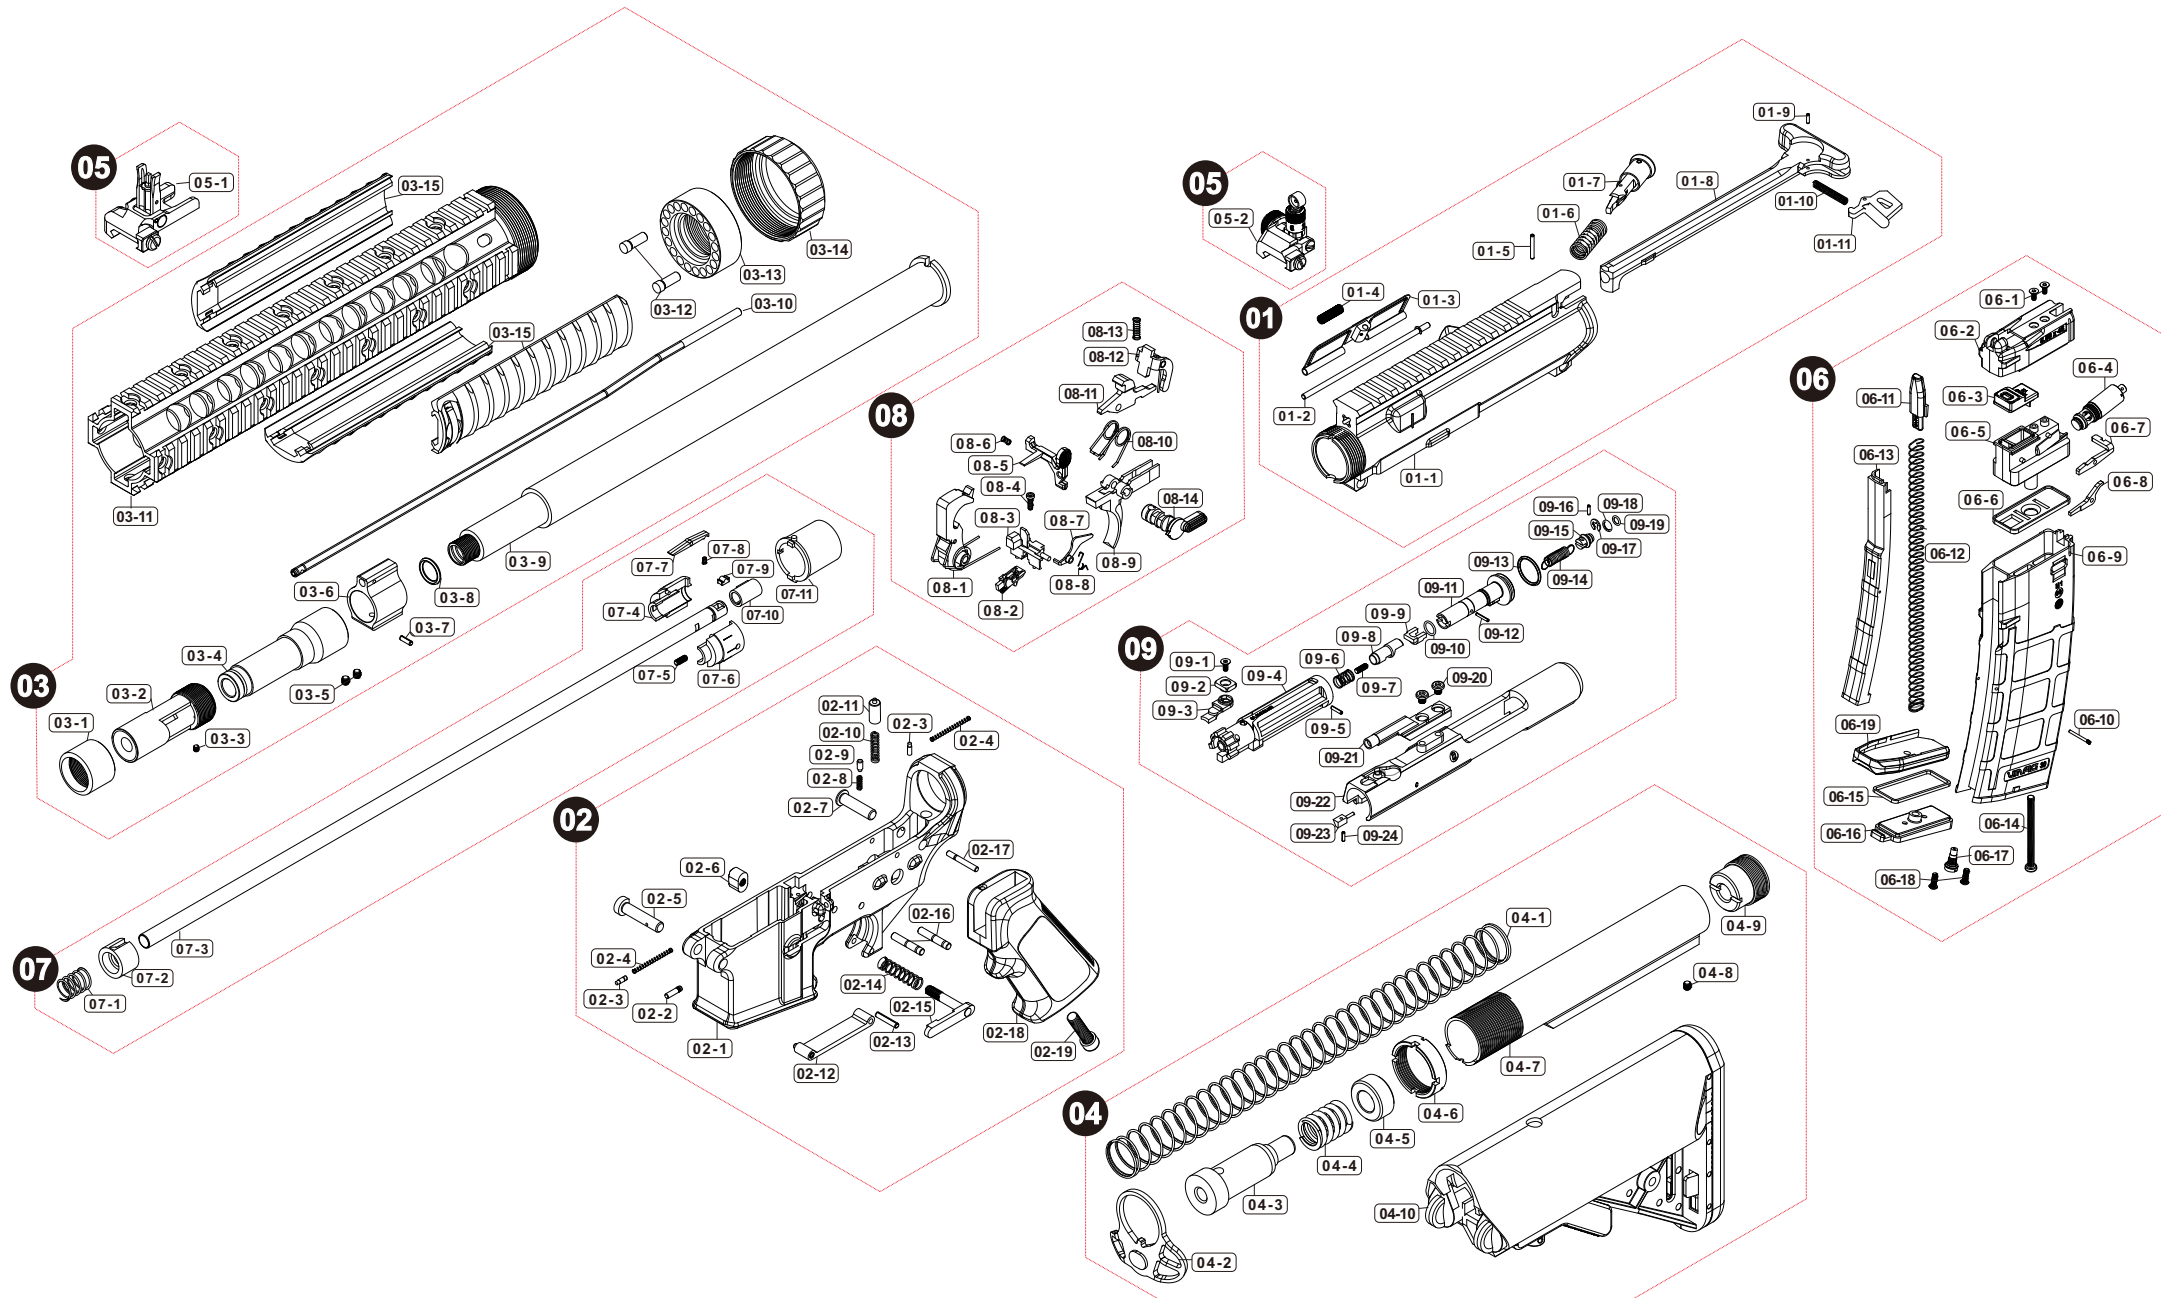

Parts List

Colt MK12 MOD1 Retractable Stock (DX)

Manufactured by VegaForceCompany, Made in Taiwan. <http://www.vegaforce.com>

Parts List

Colt MK12 MOD1 Retractable Stock (DX)

01 UPPER RECEIVER

01-1	VG20URV010
01-2	V020ADC031
01-3	VG20ADC000
01-4	V020SPG030
01-5	PBOT021601
01-6	VG20SPG001
01-7	VG20BLT000
01-8	VG20CLR010
01-9	PBOT160601
01-10	V020SPG050
01-11	V020CLR040

02 LOWER RECEIVER

02-1	VG20LRV0H0
02-2	VG20BRB000
02-3	VG20LRV090
02-4	VG20SPG010
02-5	VG20LRV070
02-6	VG20LRV050
02-7	VG20LRV040
02-8	VG20SPG011
02-9	VG20MSY020
02-10	VG20SPG019
02-11	VG20BFR020
02-12	VG20TGD000
02-13	PBOT031601
02-14	VG20SPG008
02-15	VG20LRV030
02-16	VG20THG020
02-17	VG20BFR040
02-18	VG20GRP011
02-19	PSCW062504

03 BARREL / FOREARM

03-1	V026BRL030
03-2	V026FHR020
03-3	PSCW030303
03-4	V026FHR010
03-5	PSCW040403
03-6	V024GBK020
03-7	PBOT020801
03-8	PRIG000005
03-9	VG20BRL060
03-10	V025HGD030
03-11	V026HGD010
03-12	V026HGD020
03-13	V026HGD030
03-14	V026HGD040
03-15	V000SP1600

04 STOCK

04-1	VG20SPG025
04-2	VG20LRV030
04-3	VG20BFR011
04-4	VG20SPG026
04-5	VG20BFR060
04-6	VG20SPC210
04-7	VG20SPC120
04-8	PSCW040403
04-9	VG20SPC110
04-10	V020STK003

05 SIGHTS

05-1	V070FST000
05-2	V020RST200