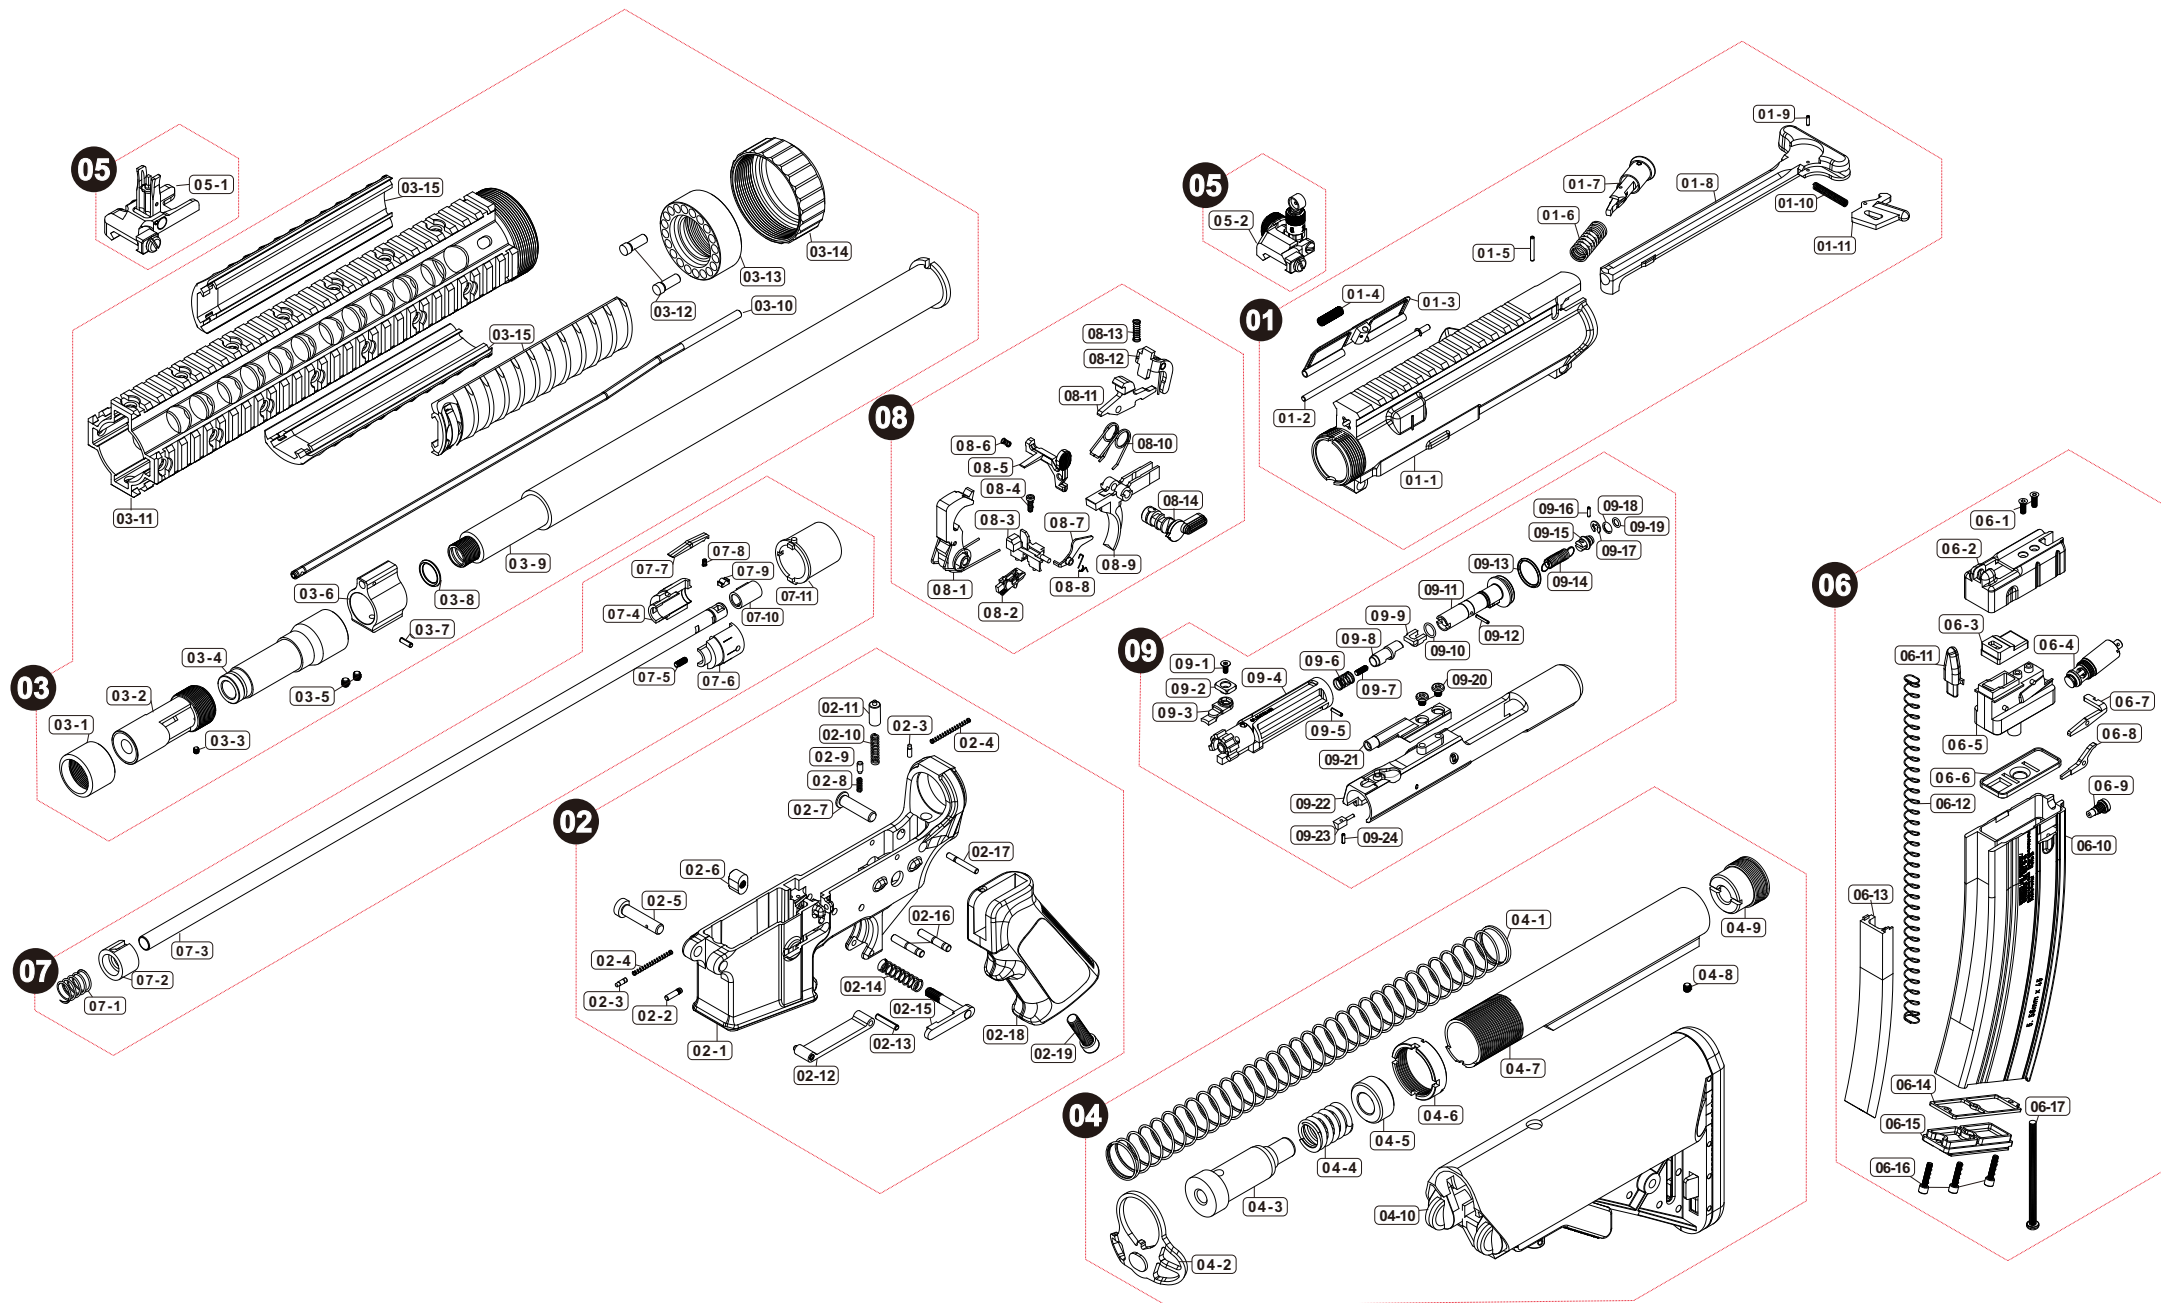

Parts List

Colt MK12 MOD1 Retractable Stock (DX)

Manufactured by VegaForceCompany, Made in Taiwan. <http://www.gb-tech.com.tw>

Parts List

Colt MK12 MOD1 Retractable Stock (DX)

01 UPPER RECEIVER

01-1	VG20URV010
01-2	VG20ADC031
01-3	VG20ADC000
01-4	VG20SPG030
01-5	PBOT021601
01-6	VG20SPG001
01-7	VG20BLT000
01-8	VG20CLR010
01-9	PBOT160601
01-10	VG20SPG050
01-11	VG20CLR040

02 LOWER RECEIVER

02-1	VG20LRV0H0
02-2	VG20BRB000
02-3	VG20LRV090
02-4	VG20SPG010
02-5	VG20LRV070
02-6	VG20LRV050
02-7	VG20LRV040
02-8	VG20SPG011
02-9	VG20MSY020
02-10	VG20SPG019
02-11	VG20BFR020
02-12	VG20TGD000
02-13	PBOT031601
02-14	VG20SPG008
02-15	VG20LRV030
02-16	VG20THG020
02-17	VG20BFR040
02-18	VG20GRP011
02-19	PSCW062504

03 BARREL / FOREARM

03-1	V026BRL030
03-2	V026FHR020
03-3	PSCW030303
03-4	V026FHR010
03-5	PSCW040403
03-6	V024GBK020
03-7	PBOT020801
03-8	PRIG000005
03-9	VG20BRL060
03-10	V025HGD030
03-11	V026HGD010
03-12	V026HGD020
03-13	V026HGD030
03-14	V026HGD040
03-15	V000SP1600

04 STOCK

04-1	VG20SPG025
04-2	VG20LRV030
04-3	VG20BFR011
04-4	VG20SPG026
04-5	VG20BFR060
04-6	VG20SPC210
04-7	VG20SPC120
04-8	PSCW040403
04-9	VG20SPC110
04-10	V020STK003

05 SIGHTS

05-1	V070FST000
05-2	V020RST200