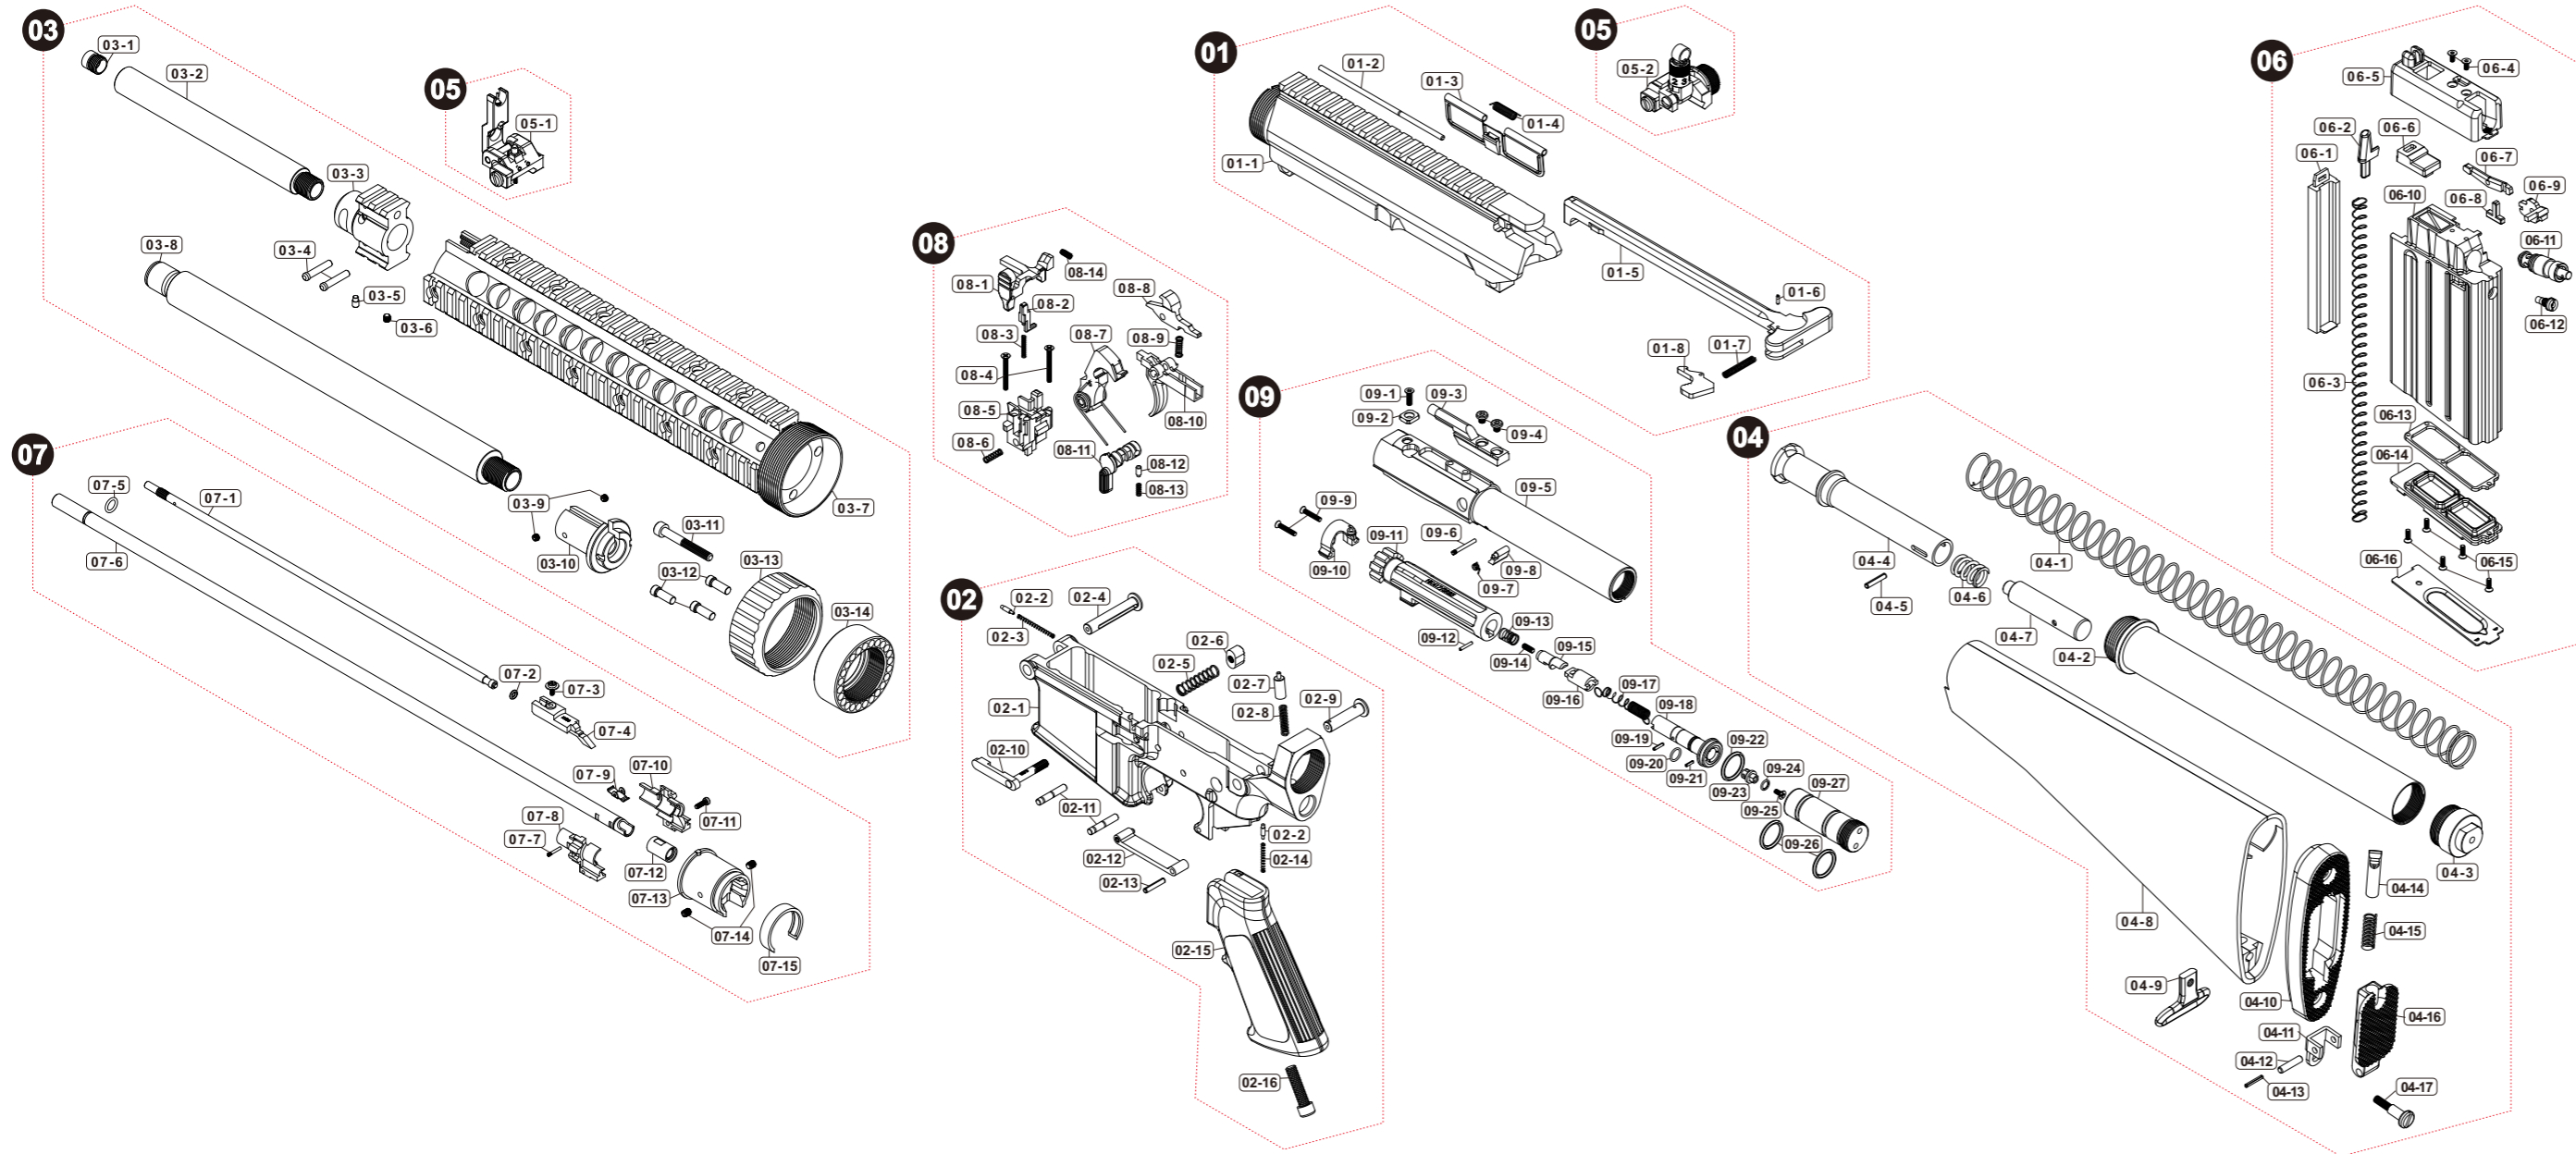

Parts List

Mk11 MOD 0 GBB

Manufactured by VegaForceCompany, Made in Taiwan. <http://www.gb-tech.com.tw>

Parts List

Mk11 MOD 0 GBB

01 UPPER RECEIVER

01-1	VG27URV020
01-2	VG27ADC050
01-3	VG27ADC000
01-4	V020SPG030
01-5	VG27CLR010
01-6	PBOT160601
01-7	V020SPG050
01-8	VG27CLR020

02 LOWER RECEIVER

02-1	VG27LRV030
02-2	VG20LRV090
02-3	VG20SPG010
02-4	VG27LRV010
02-5	VG20SPG008
02-6	VG20LRV150
02-7	VG27BFR020
02-8	VG20SPG019
02-9	VG27LRV020
02-10	VG27LRV060
02-11	VG20THG020
02-12	VG20TGD000
02-13	PBOT031501
02-14	VG29SPG010
02-15	VG20GRP010
02-16	PSCW062504

03 BARREL / FOREARM

03-1	VG27BRL030
03-2	VG27BRL020
03-3	VG27GBK010
03-4	VG27GBK020
03-5	VG27SUR010
03-6	PSCW040403
03-7	VG27HGD000
03-8	VG27BRL010
03-9	PSCW040303
03-10	VG29BRL010
03-11	PSCW054004
03-12	VG27URV010
03-13	VG27HGD030
03-14	VG27URV030

04 STOCK

04-1	VG27SPG003
04-2	VG27SPC010
04-3	VG27SPC020
04-4	VG27BFR030
04-5	PBOT031601
04-6	VGE0SPG003
04-7	VG2CBFR020
04-8	VG27STK010
04-9	V025STK080
04-10	V025STK070
04-11	V025STK050
04-12	V025STK060
04-13	PBOT021401
04-14	V025STK040
04-15	V020SPG000
04-16	V025STK030
04-17	V025STK090