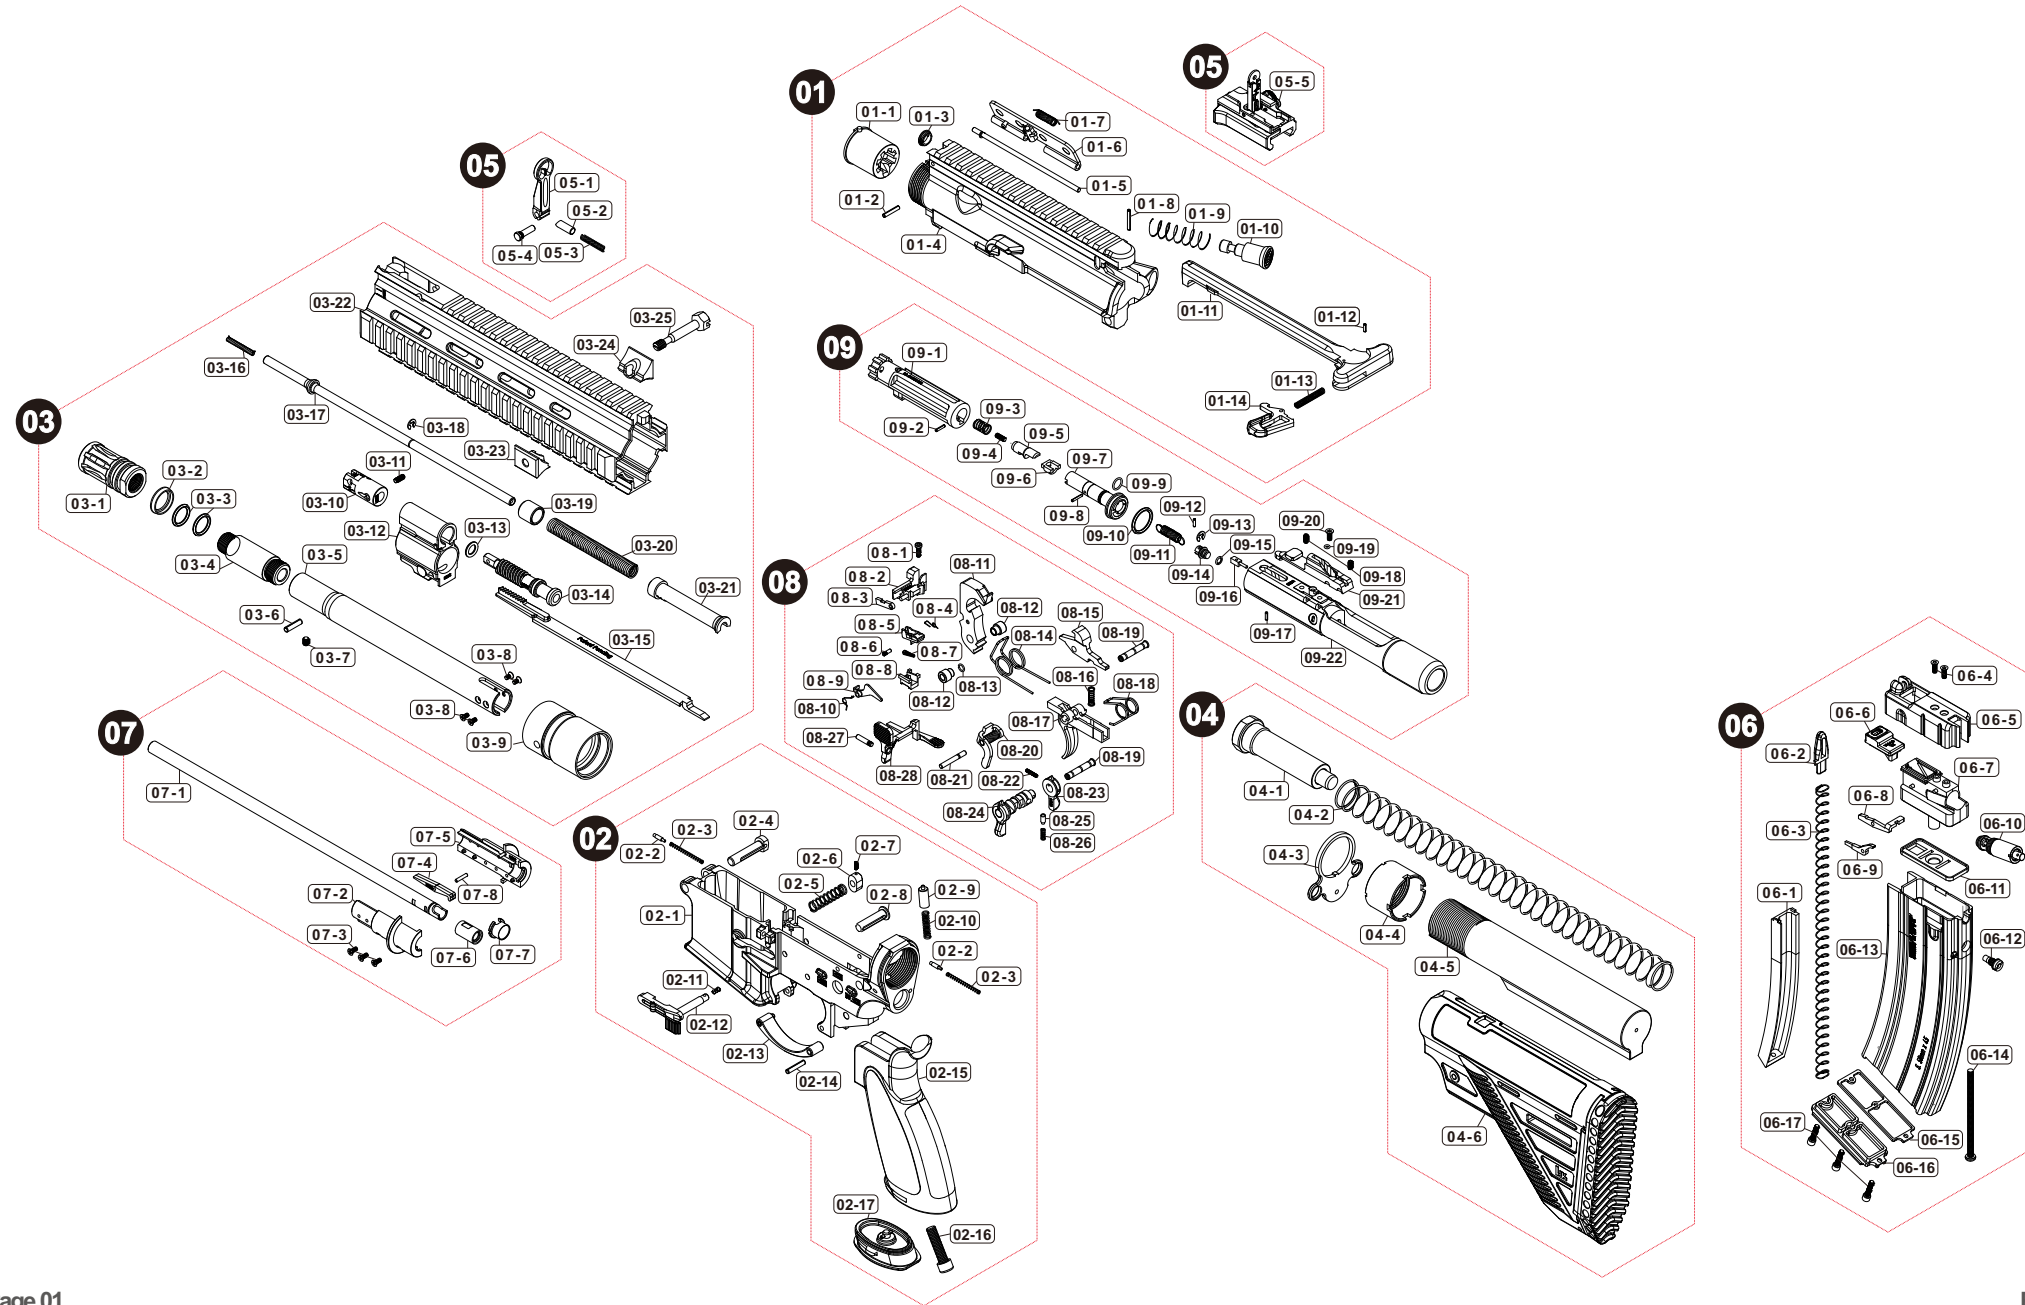

Parts List

UMAREX HK 416 A5 GBB (TN)

Manufactured by VegaForceCompany, Made in Taiwan. <http://www.gb-tech.com.tw>

Parts List

UMAREX HK 416 A5 GBB (TN)

01 UPPER RECEIVER

01-1	VG2CHOP080
01-2	PBOT251401
01-3	VG2CURV030
01-4	VG2CURV020_T
01-5	V020ADC031
01-6	VG23ADC003
01-7	V020SPG030
01-8	PBOT021601
01-9	V020SPG040
01-10	V023BLT010
01-11	VG20CLR017
01-12	PBOT160601
01-13	VG20SPG0A0
01-14	V023CLR040

02 LOWER RECEIVER

02-1	VG2CLR020_T
02-2	VG20LRV090
02-3	VG20SPG010
02-4	VG20LRV070
02-5	VG20SPG008
02-6	VG2CLR030
02-7	PSCW020603
02-8	VG20LRV0A0
02-9	VG20BFR020
02-10	VG20SPG019
02-11	VG20SPG021
02-12	VG2CLR051
02-13	V02ATGD000
02-14	PBOT031601
02-15	VG2AGRP010
02-16	PSCW062504
02-17	VG23GRP012

04 STOCK

04-1	VG2CBFR001
04-2	VG20SPG033
04-3	VG23STK180
04-4	VG2CSPC010
04-5	VG20SPC311
04-6	VG2CSTK001

03 BARREL / FOREARM

03-1	V023FHR010
03-2	V040FHR010
03-3	PRIG000005
03-4	VG2CBRL010
03-5	VG2CBRL020
03-6	PBOT351401
03-7	PSCW040503
03-8	PSCW260522
03-9	U577BRL010
03-10	VG2CGBK020
03-11	PSCW030803
03-12	VG2CGBK010
03-13	PRIG000086
03-14	VG2CHOP050
03-15	VG2CHOP060
03-16	V020SPG050
03-17	VG23PIS020
03-18	PBUKEETW32
03-19	VG23PIS030
03-20	V023SPG010
03-21	VG23PIS040
03-22	VG2CHGD011
03-23	U577HGD010
03-24	U577HGD020
03-25	V02AHGD010

06 MAGAZINE

06-1	VG23MAG020
06-2	VG23MAG080
06-3	VG20SPG015
06-4	PSCW030802
06-5	VG23MAG070
06-6	VG20MAG1E0
06-7	VG20MAG121
06-8	VG23MAG0C0
06-9	VG23MAG0A0
06-10	VG20MAG013
06-11	VG20MAG140
06-12	VG00VAV010
06-13	VG23MAG010
06-14	PSCW047021
06-15	VG23MAG0B0
06-16	VG23MAG030
06-17	PSCW031504

05 SIGHTS

05-1	V023FST210
05-2	VG2CFST010
05-3	VG23SPG015
05-4	V023FST230
05-5	V023RST101

07 HOP SYSTEM

07-1	V008TUB275
07-2	VG2CHOP020
07-3	PSCW260622
07-4	VG2CHOP030
07-5	VG2CHOP010
07-6	VG00HOP010
07-7	VG2CHOP040
07-8	PBOT021002

08 TRIGGER SYSTEM

09 BOLT CARRIER

09-1	VG20CLR0L0
09-2	PBOT150801
09-3	VG21SPG025
09-4	PSCW30803
09-5	VG20BLT090
09-6	VG20CLR0U0
09-7	VG20CLR060
09-8	PBOT169501
09-9	PRIG000053
09-10	PRIG000087
09-11	VG20SPG004
09-12	PBOT150601
09-13	PBUKEETW32
09-14	VG20CLR0A0
09-15	PRIG000032
09-16	VG20CLR0V0
09-17	PBOT160601
09-18	PSCW030603
09-19	PRIG000054
09-20	V020MSY050
09-21	VG2CCLR020
09-22	VG2CCLR030