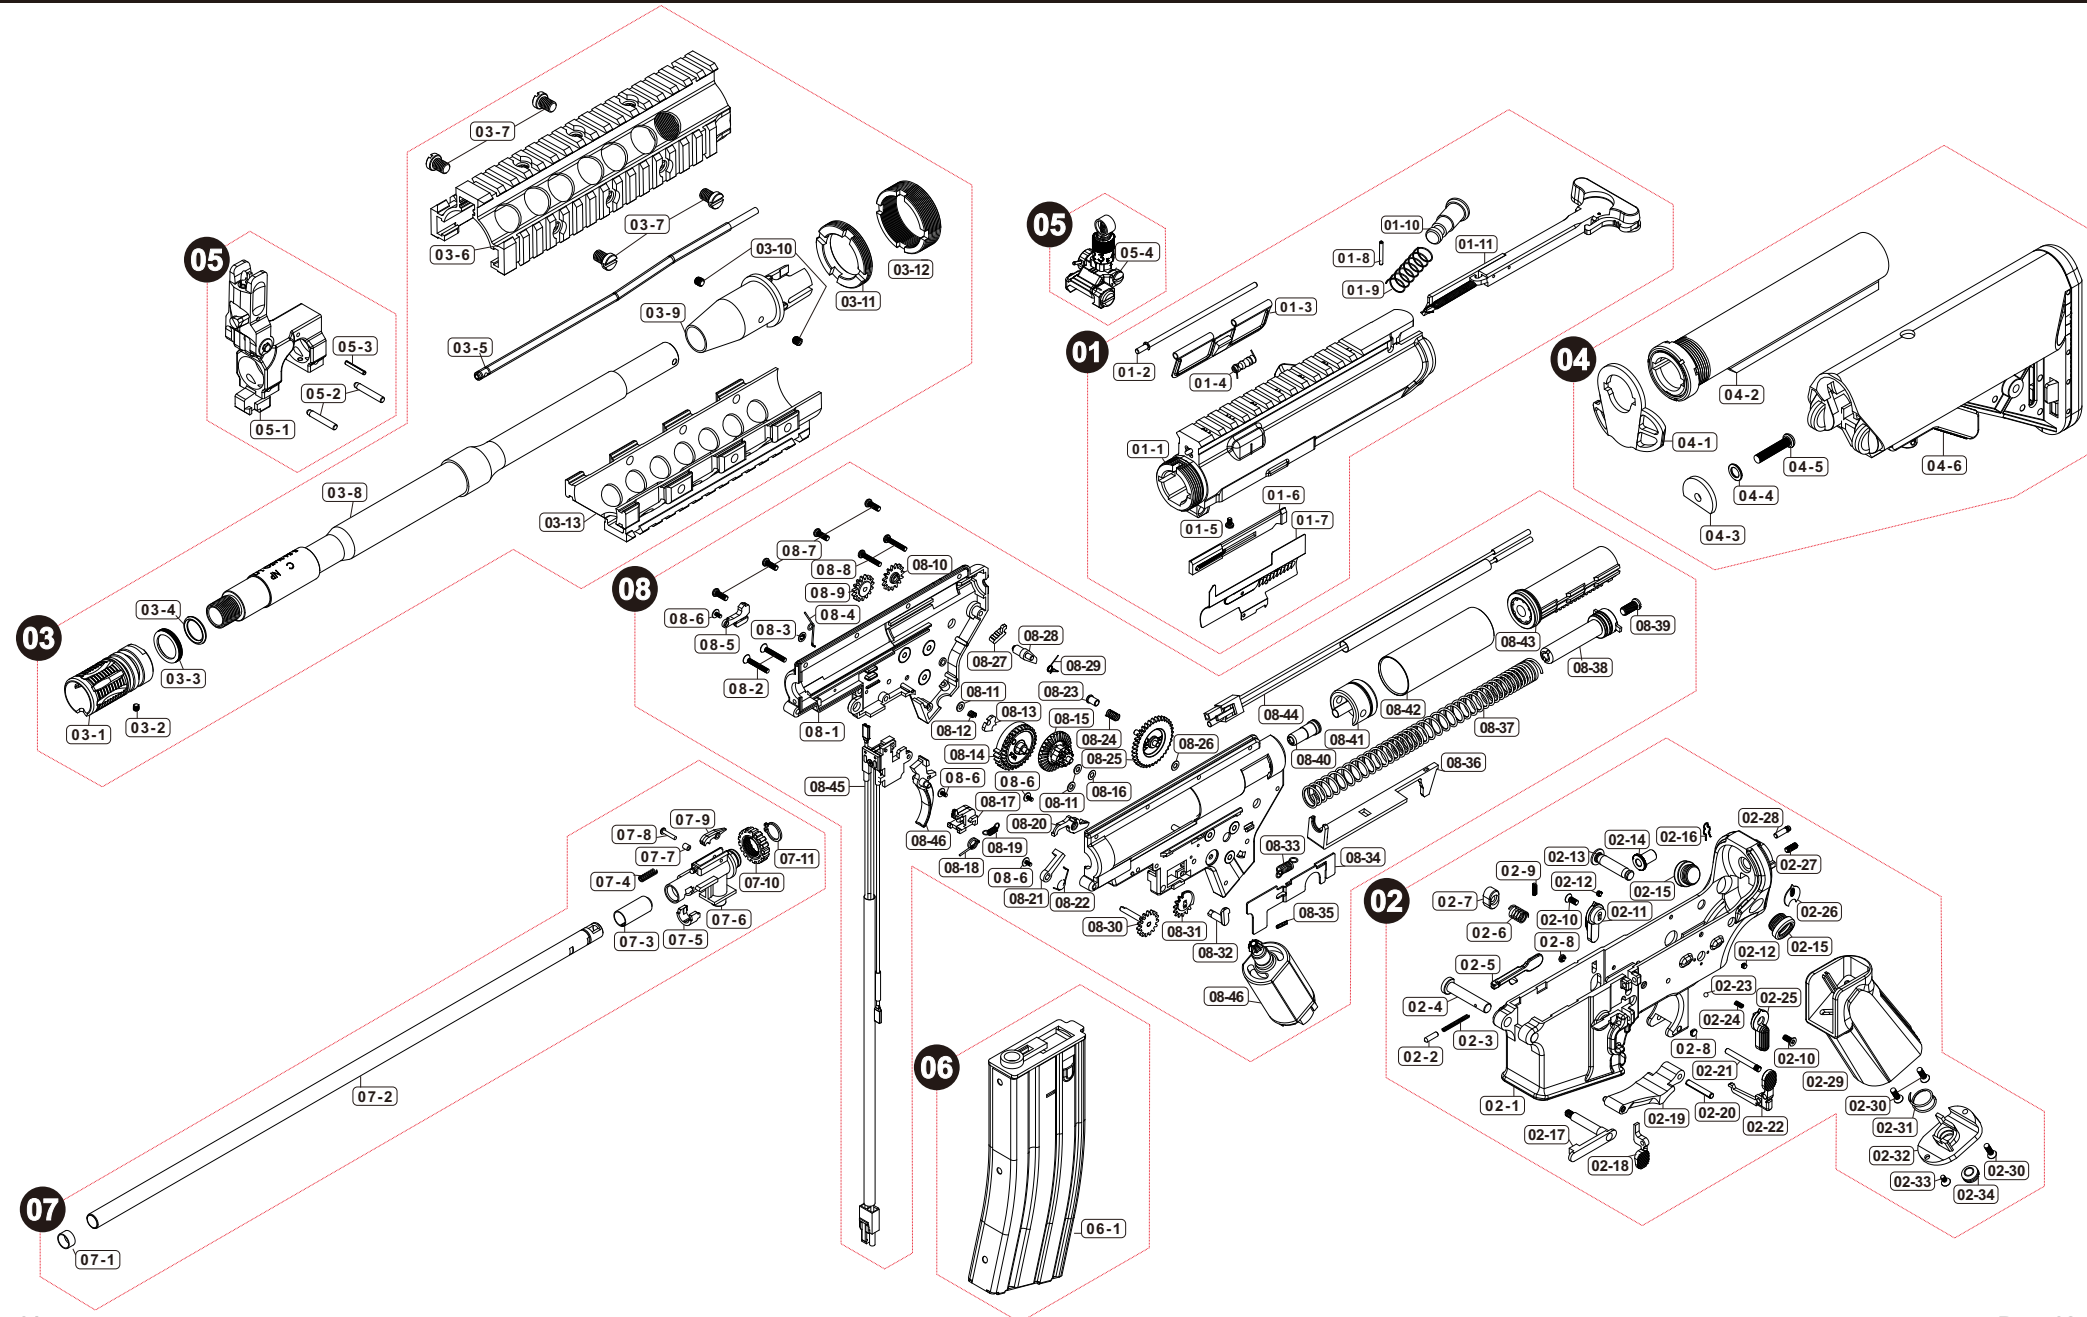

Parts List

KAC SR16E3 Carbine 14.5" AEG

Manufactured by VegaForceCompany, Made in Taiwan. <http://www.gb-tech.com.tw>

Parts List

KAC SR16E3 Carbine 14.5" AEG

01 UPPER RECEIVER

| | |
|-------|------------|
| 01-1 | V020URV014 |
| 01-2 | V020ADC031 |
| 01-3 | V020ADC000 |
| 01-4 | V020SPG030 |
| 01-5 | PSCW030421 |
| 01-6 | V020BLT031 |
| 01-7 | V020BLT010 |
| 01-8 | PBOT021601 |
| 01-9 | V020SPG040 |
| 01-10 | V020BLT020 |
| 01-11 | V020CLR000 |

02 LOWER RECEIVER

| | |
|-------|------------|
| 02-1 | V020LRV215 |
| 02-2 | V020LRV080 |
| 02-3 | V020SPG080 |
| 02-4 | V020LRV050 |
| 02-5 | V020LRV220 |
| 02-6 | V020SPG070 |
| 02-7 | V020MRB010 |
| 02-8 | V020LRV030 |
| 02-9 | PSCW020803 |
| 02-10 | V020MSY050 |
| 02-11 | V020MSY040 |
| 02-12 | V020LRV040 |
| 02-13 | V020LRV060 |
| 02-14 | V020LRV070 |
| 02-15 | V020LRV230 |
| 02-16 | V020SPG0H0 |
| 02-17 | V020LRV020 |
| 02-18 | V070LRV080 |
| 02-19 | V070TGD000 |
| 02-20 | PBOT032001 |
| 02-21 | V020LRV020 |
| 02-22 | V020LRV200 |
| 02-23 | PBAL025001 |
| 02-24 | V020SPG0F0 |
| 02-25 | V020MSY020 |
| 02-26 | V070LRV0C0 |
| 02-27 | PSCW030803 |
| 02-28 | V020LRV300 |
| 02-29 | V070GRP010 |
| 02-30 | PSCW031002 |
| 02-31 | V000SPG0C0 |
| 02-32 | V070GRP020 |
| 02-33 | PSCW030602 |
| 02-34 | V020GRP030 |

03 BARREL / FOREARM

| | |
|-------|------------|
| 03-1 | V020SUR080 |
| 03-2 | PSCW030303 |
| 03-3 | V020BRL041 |
| 03-4 | PRIG000005 |
| 03-5 | V022HGD060 |
| 03-6 | V022HGD010 |
| 03-7 | V022HGD050 |
| 03-8 | V020BRL180 |
| 03-9 | V020BRL162 |
| 03-10 | PSCW040403 |
| 03-11 | V022HGD030 |
| 03-12 | V022HGD040 |
| 03-13 | V022HGD020 |