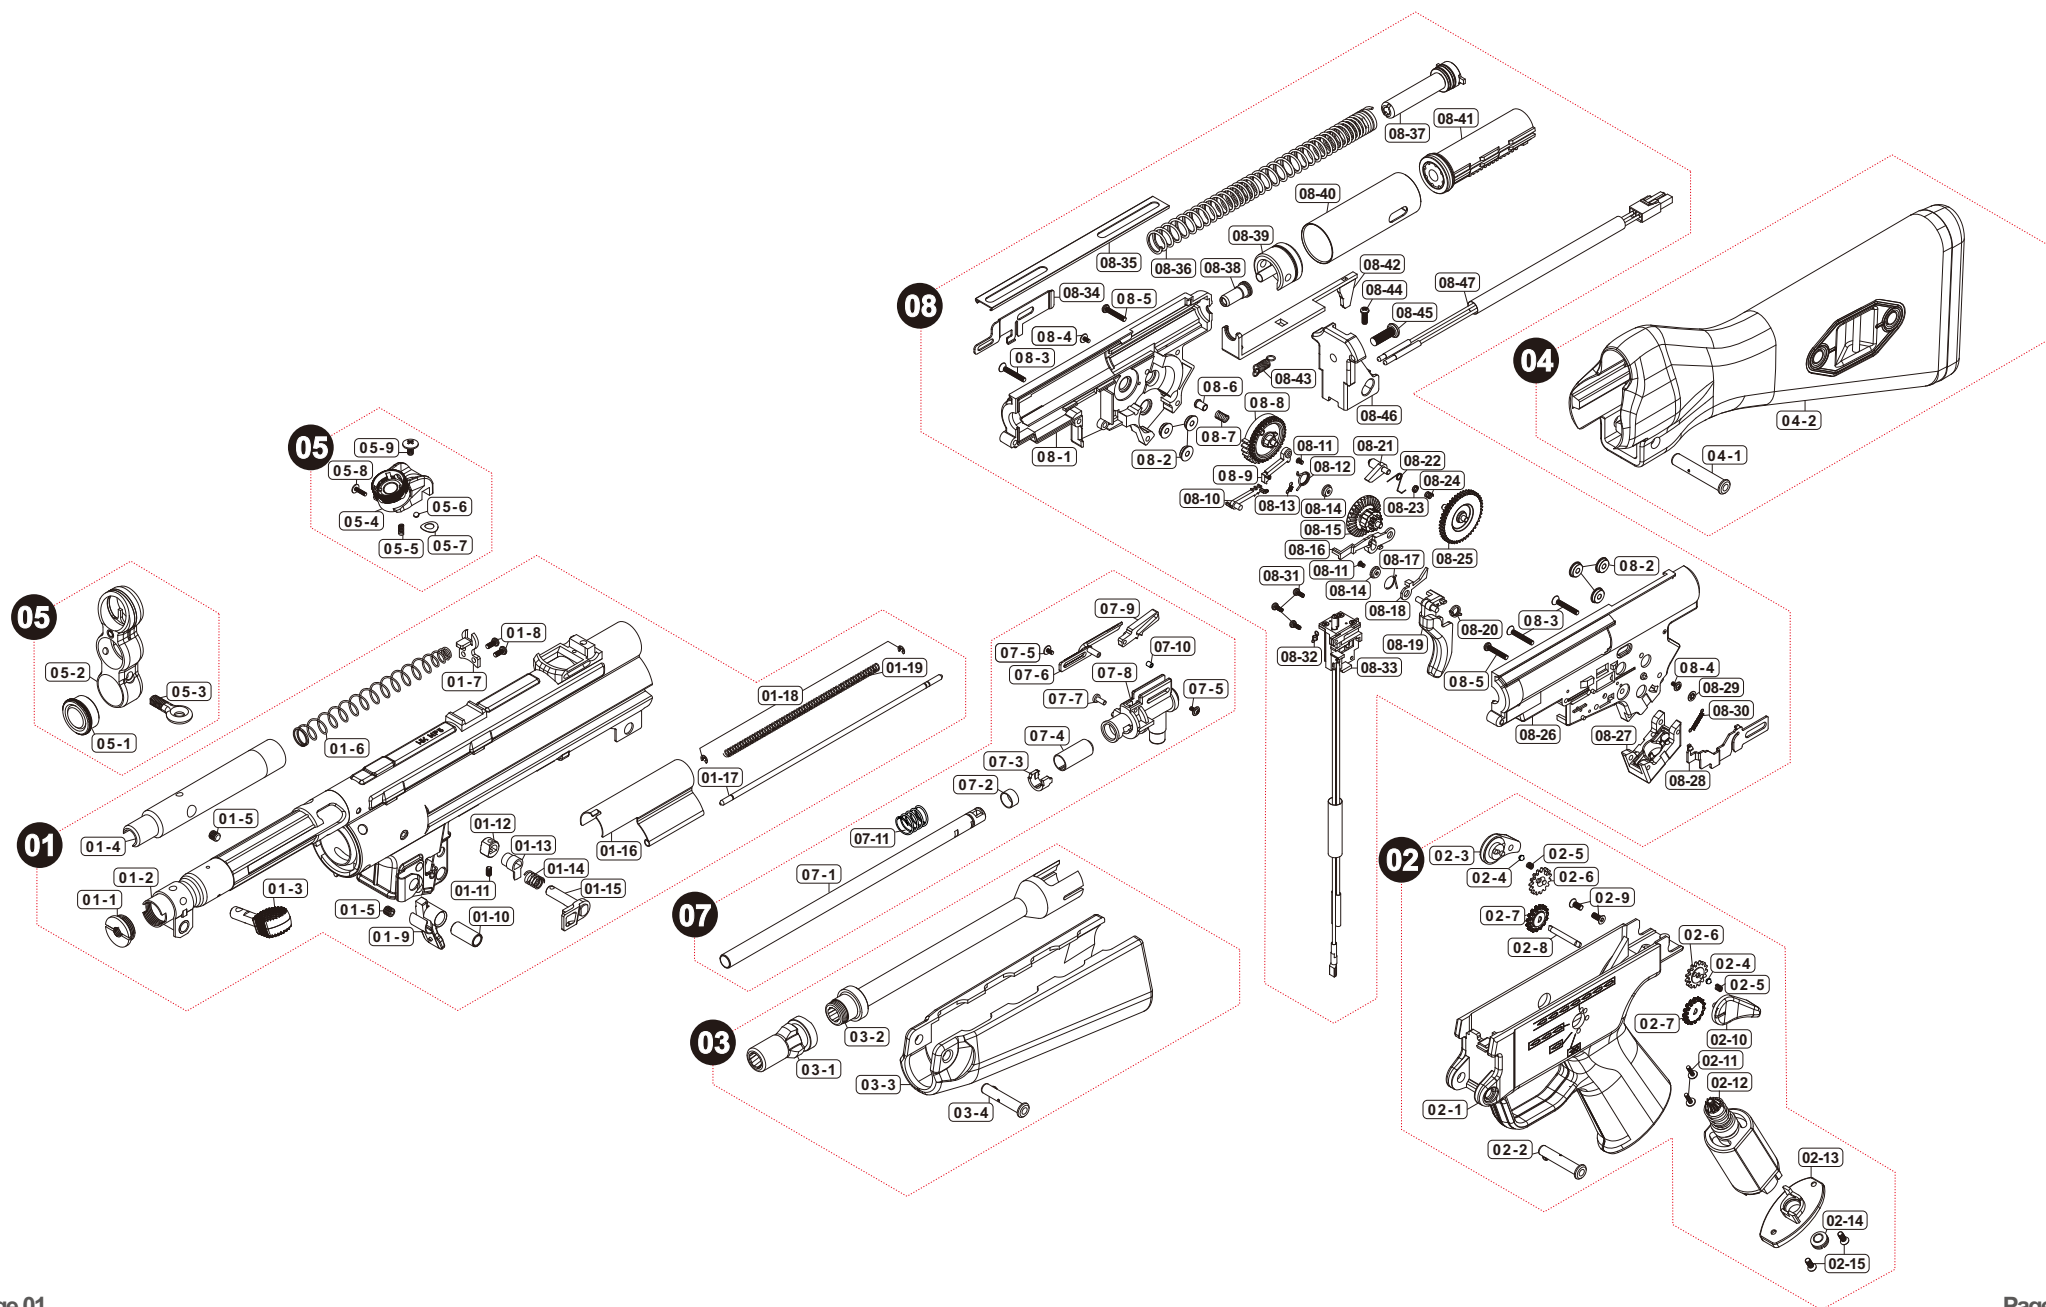

# Parts List

## UMAREX MP5 A4 AEG

Manufactured by VegaForceCompany, Made in Taiwan. <http://www.gb-tech.com.tw>

### 03 BARREL / FOREARM

03-1	VGB1BRL0B0
03-2	V0B1BRL040
03-3	U578HGD010
03-4	U578PIN020