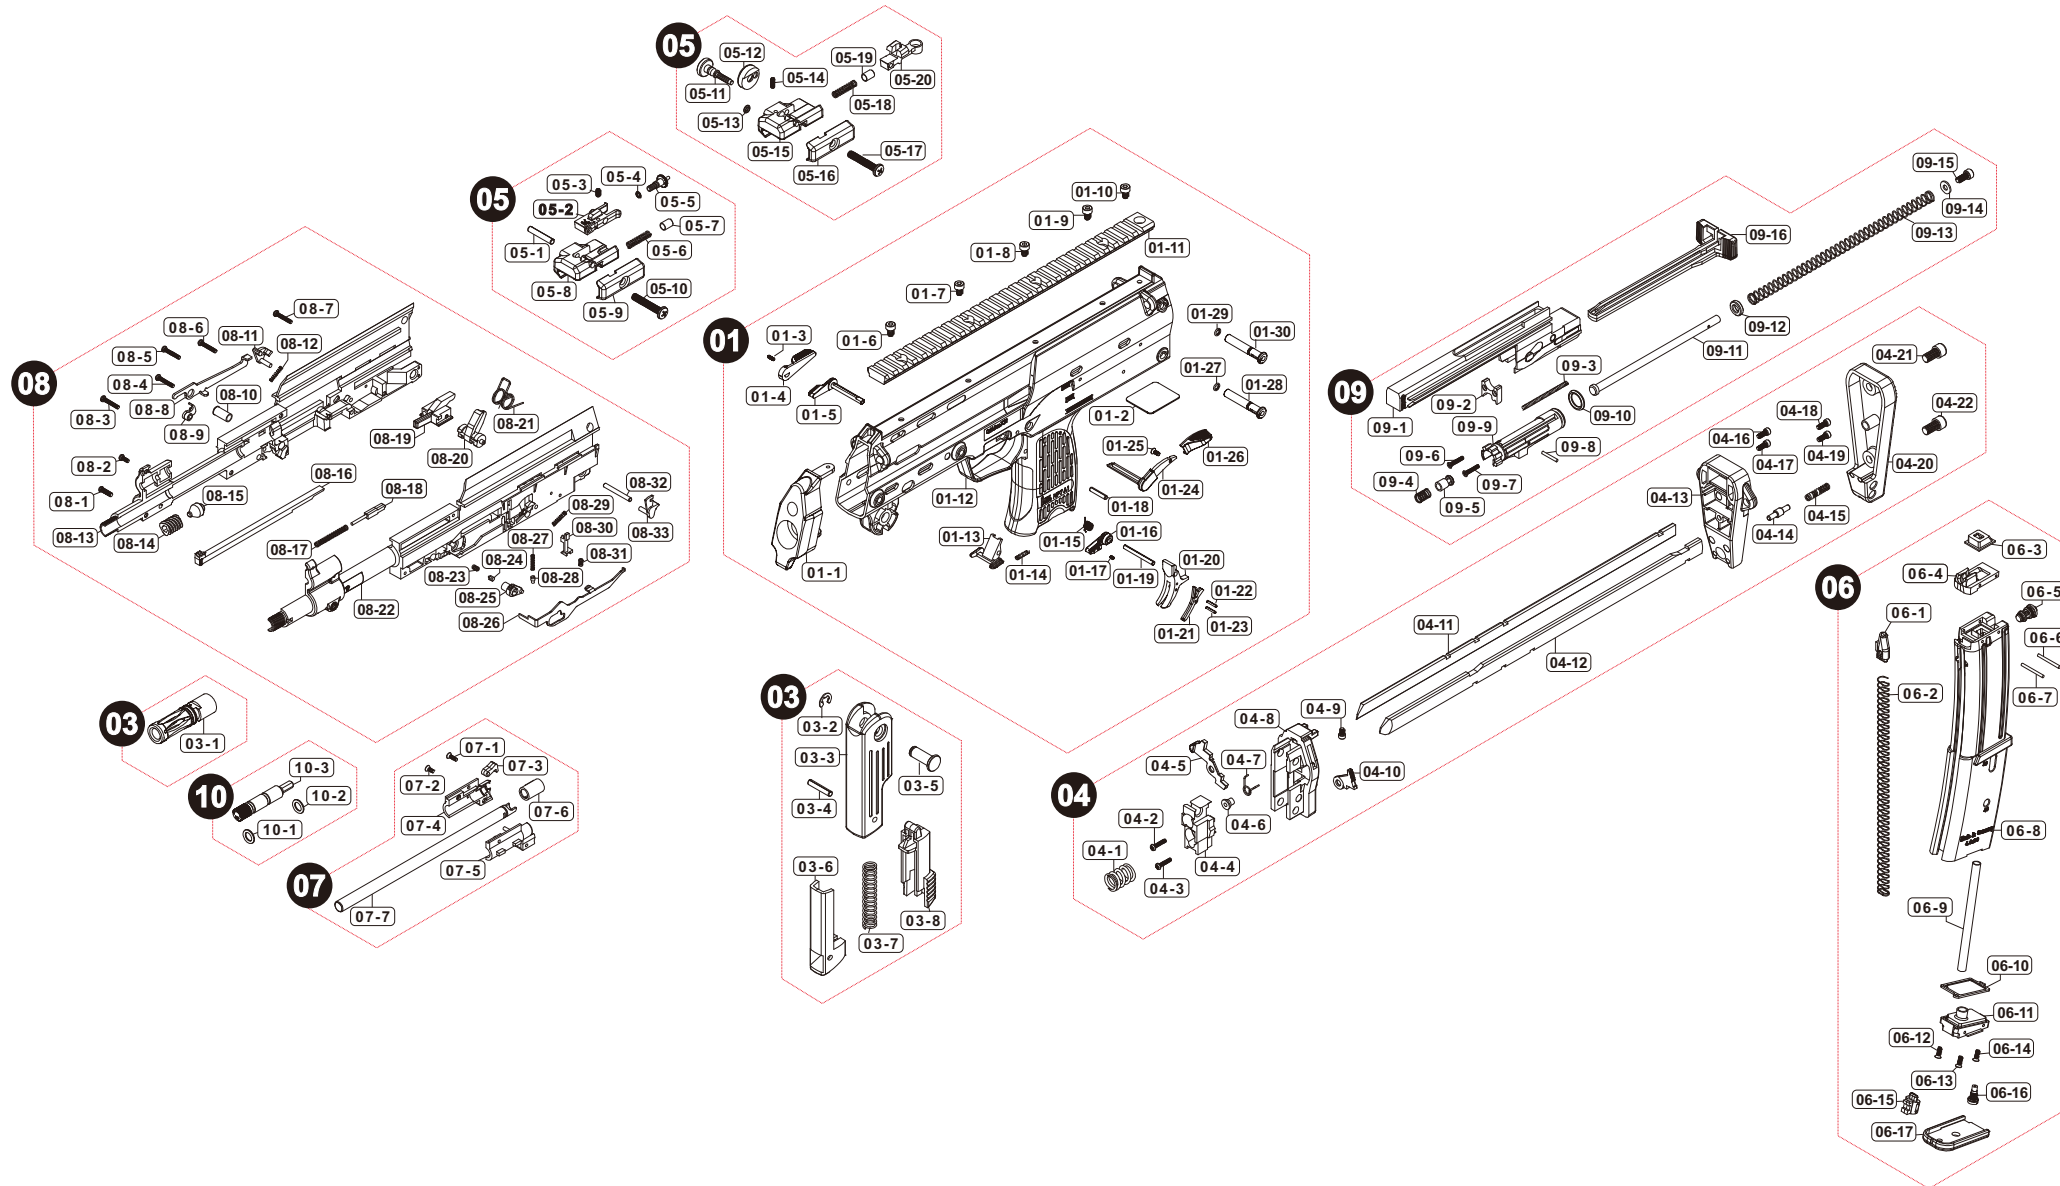

Parts List

UMAREX MP7 A1 GBBR

Manufactured by VegaForceCompany, Made in Taiwan. <http://www.gb-tech.com.tw>

Parts List

UMAREX MP7 A1 GBBR

01 UPPER RECEIVER

01-1	VGB0URV030
01-2	VGB0BRL060
01-3	PSCW020603
01-4	VGB0MSY010
01-5	VGB0BRB040
01-6	PSCW040604
01-7	PSCW040604
01-8	PSCW040604
01-9	PSCW040604
01-10	PSCW040604
01-11	VGB0HGD010
01-12	VGB0LRV011
01-13	VGB0MAG090
01-14	V020SPG0E0
01-15	VGB0SPG010
01-16	VGB0BRB050
01-17	PSCW020303
01-18	PBOT031601
01-19	PBOT033001
01-20	VGB0THG010
01-21	VGB0THG020
01-22	PBOT169501
01-23	PBOT169501
01-24	VGB0MSY060
01-25	PSCW260632
01-26	VGB0MSY030
01-27	PRIG000032
01-28	VGB0BRL070
01-29	PRIG000032
01-30	VGB0BRL070

03 BARREL / FOREARM

03-1	VGB0FHR010
03-2	PBUKEETW60
03-3	VGB0GRP020
03-4	PBOT42201
03-5	VGB0GRP010
03-6	VGB0GRP030
03-7	VGB0SPG005
03-8	VGB0GRP040

04 STOCK

04-1	VGE0SPG003
04-2	PSCW031221
04-3	PSCW031221
04-4	VGB0STK060
04-5	VGB0STK0B0
04-6	VGB0STK090
04-7	VGB0SPG009
04-8	VGB0URV040
04-9	PSCW031221
04-10	VGB0STK070
04-11	VGB0STK050
04-12	VGB0STK040
04-13	VGB0STK020
04-14	VGB0STK030
04-15	VGB0SPG001
04-16	PSCW030804
04-17	PSCW030804
04-18	PSCW030804
04-19	PSCW030804
04-20	VGB0STK010
04-21	PSCW061204
04-22	PSCW061204