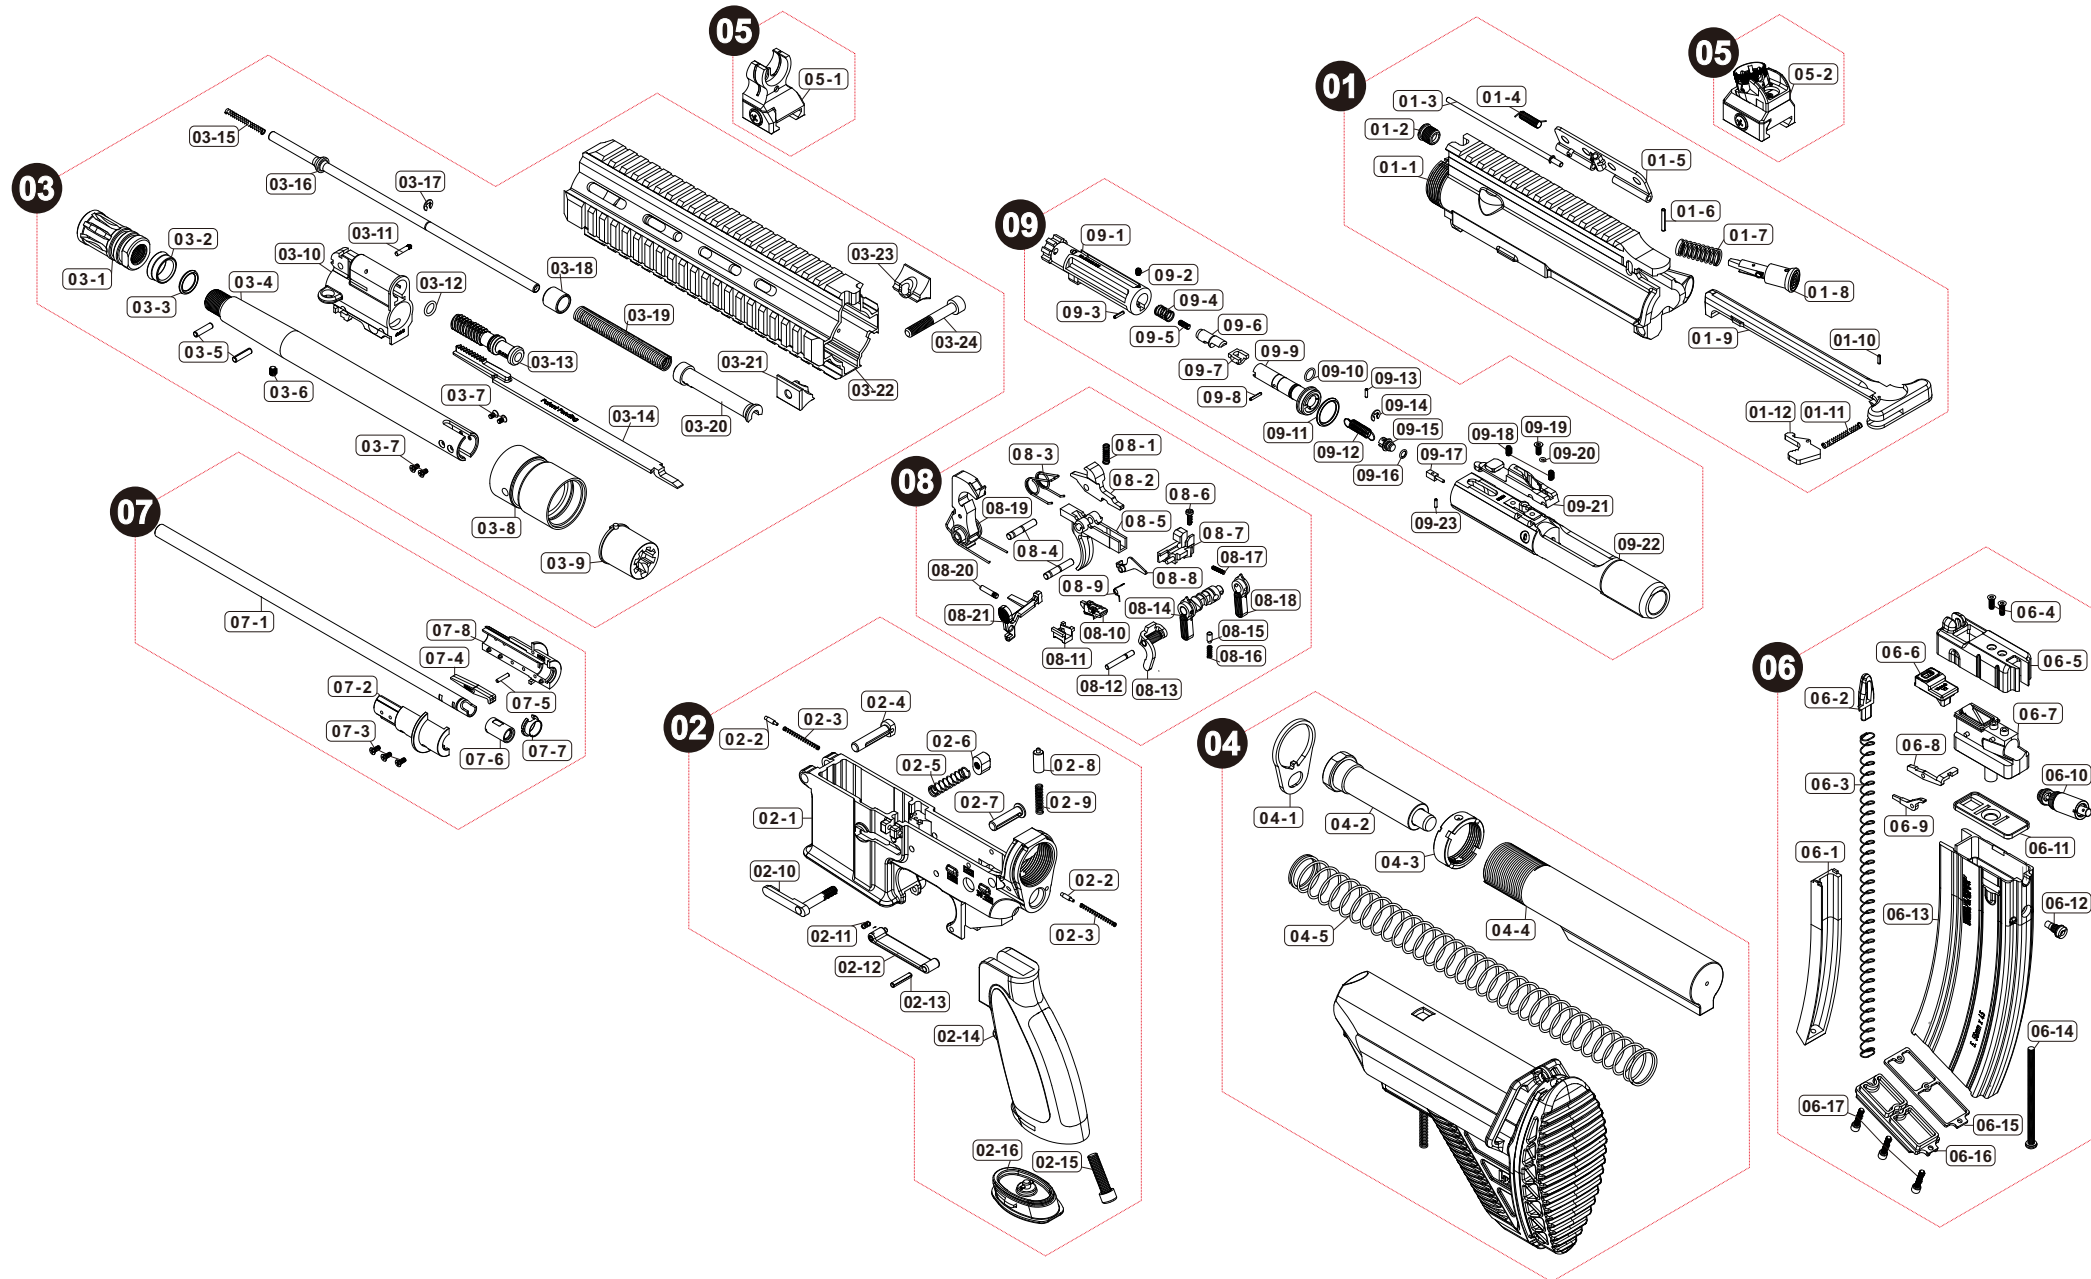

Parts List

UMAREX HK416 Gen2 BLK GBB

Manufactured by VegaForceCompany, Made in Taiwan. <http://www.vegaforce.com>

Parts List

UMAREX HK416 Gen2 BLK GBB

01 UPPER RECEIVER

01-1	VG23URV011
01-2	VG23URV020
01-3	V020ADC031
01-4	V020SPG030
01-5	VG23ADC001
01-6	PBOT021601
01-7	VG20SPG001
01-8	VG20BLT000
01-9	VG20CLR010
01-10	PBOT160601
01-11	VG20SPG00A
01-12	VG20CLR020

02 LOWER RECEIVER

02-1	VG23LRV015
02-2	VG20LRV090
02-3	VG20SPG010
02-4	VG20LRV070
02-5	VG20SPG008
02-6	VG20LRV050
02-7	VG20LRV040
02-8	VG20BFR020
02-9	VG20SPG019
02-10	VG20LRV030
02-11	VG20SPG021
02-12	VG23TGD011
02-13	PBOT031601
02-14	VG23GRP010
02-15	PSCW062504
02-16	VG23GRP011

04 STOCK

04-1	VG20LRV080
04-2	VG2CBFR001
04-3	VG23SPC090
04-4	VG20SPC310
04-5	VG20SPG033

03 BARREL / FOREARM

03-1	V023FHR010
03-2	V023BRL010
03-3	PRIG000005
03-4	VG23BRL060
03-5	PBOT351401
03-6	PSCW040503
03-7	PSCW260522
03-8	U577BRL010
03-9	VG2CHOP080
03-10	VG23GBK040
03-11	PBOT021202
03-12	PRIG000052
03-13	VG23HOP010
03-14	VG2CHOP060
03-15	VG20SPG00A
03-16	VG23PIS020
03-17	PBUKEETW32
03-18	VG23PIS030
03-19	V023SPG010
03-20	VG23PIS040
03-21	U577HGD010
03-22	U577HGD030
03-23	U577HGD020
03-24	PSCW0640H4

05 SIGHTS

05-1	VG23FST000
05-2	VG23RST000

07 HOP SYSTEM

07-1	V003TUB275
07-2	VG2CHOP020
07-3	PSCW260622
07-4	VG2CHOP030
07-5	PBOT021002
07-6	VG00HOP010
07-7	VG2CHOP040
07-8	VG2CHOP010

08 TRIGGER SYSTEM

08-1	VG20SPG018
08-2	VG20LRV0F0
08-3	VG20SPG009
08-4	VG20THGD020
08-5	VG20THGD010
08-6	PSCW260804
08-7	VG20FPN010
08-8	VG20FPN090
08-9	VG20SPG017
08-10	VG20FPN000
08-11	VG2CFPN020
08-12	VG20BFR040
08-13	VG20LRV022
08-14	VG23MSY000
08-15	VG20MSY020
08-16	VG20SPG011
08-17	PSCW021003
08-18	VG23MSY020
08-19	VG20PLK002
08-20	VG23BRB000
08-21	VG20FPN070