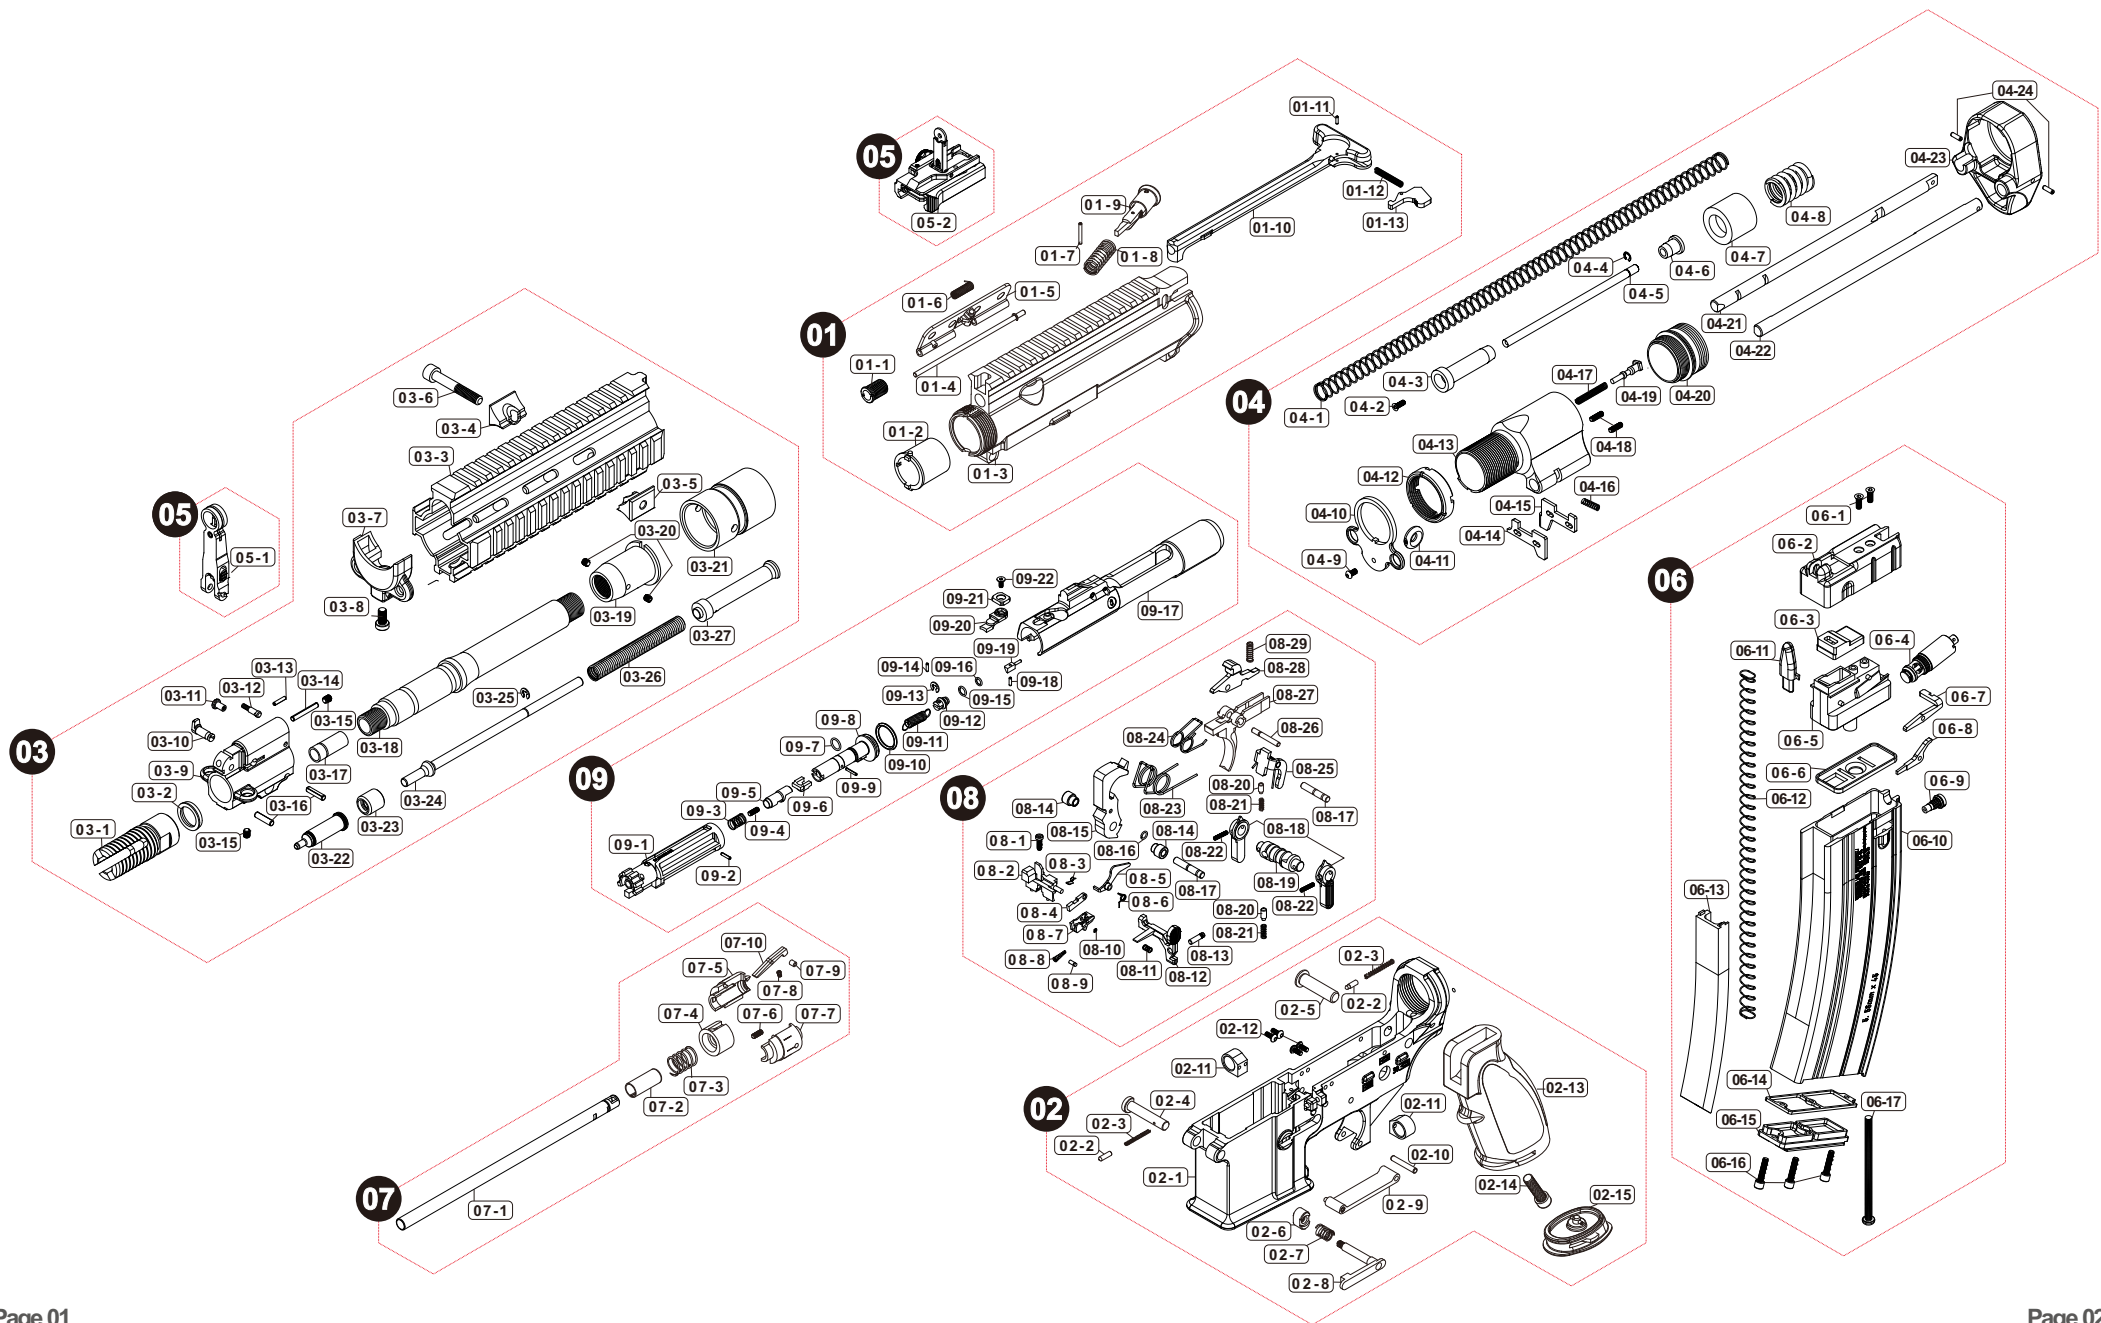

Parts List

UMAREX HK 416C GBB

Manufactured by VegaForceCompany, Made in Taiwan. <http://www.gb-tech.com.tw>

Parts List

UMAREX HK 416C GBB

01 UPPER RECEIVER

01-1	VG23URV020
01-2	VG20ADC040
01-3	VG23URV011
01-4	V020ADC031
01-5	VG23ADC000
01-6	V020SPG030
01-7	PBOT021601
01-8	VG20SPG001
01-9	VG20BLT000
01-10	VG20CLR010
01-11	PBOT160601
01-12	V020SPG050
01-13	VG20CLR020

02 LOWER RECEIVER

02-1	VG23LRV113
02-2	VG20LRV090
02-3	VG20SPG010
02-4	VG20LRV070
02-5	VG20LRV040
02-6	VG20LRV050
02-7	VG20SPG008
02-8	VG20LRV030
02-9	VG23TGD011
02-10	PBOT031601
02-11	VG20LRV050
02-12	PSCW260601
02-13	VG23GRP010
02-14	PSCW062504
02-15	VG23GRP011

05 SIGHTS

05-1	VG23FST141
05-2	V023RST100

03 BARREL / FOREARM

03-1	VG23FHR010
03-2	V040FHR010
03-3	VG23SPC010
03-4	U577HGD020
03-5	U577HGD010
03-6	PSCW0640H4
03-7	VGE0HGD030
03-8	VGE0HGD080
03-9	VG23FST110
03-10	VG23PIS110
03-11	VG23FST130
03-12	VG23FST121
03-13	PBOT021001
03-14	PBOT032201
03-15	PSCW040503
03-16	PBOT351401
03-17	VG23BRL120
03-18	VG23BRL110
03-19	VG23BRL020
03-20	PSCW040403
03-21	V020ADC040
03-22	VGE0PIS030
03-23	VG23PIS030
02-24	VG23PIS120
03-25	PBUKEETW32
03-26	V023SPG010
03-27	VG23PIS040

07 HOP SYTEM

07-1	V000TUB208
07-2	V000HOP012
07-3	V000SPG0A0
07-4	VG20HOP0A0
07-5	VG20HOP070
07-6	PSCW030803
07-7	VG20HOP080
07-8	VG20SPG020
07-9	V000HOP020
07-10	VG20HOP090

08 TRIGGER SYSTEM

08-1	PSCW260804
08-2	VG20FPN010
08-3	VG20SPG007
08-4	VG20FPN040
08-5	VG20FPN090
08-6	VG20SPG017
08-7	VG20FPN030
08-8	VG20SPG003
08-9	VG20FPN050
08-10	PBUKEETW12
08-11	VG20SPG021
08-12	VG20FPN070
08-13	VG20BRB000
08-14	VG20PLK040
08-15	VG20LRV0G0
08-16	VG20SPG023
08-17	VG20THG020
08-18	VG23MSY020
08-19	VG23MSY010
08-20	VG20MSY020
08-21	VG20SPG011
08-22	PSCW021003
08-23	VG20SPG022
08-24	VG20SPG009
08-25	VG20LRV022
08-26	VG20BFR040
08-27	VG20THG010
08-28	VG20LRV0F0
08-29	VG20SPG018