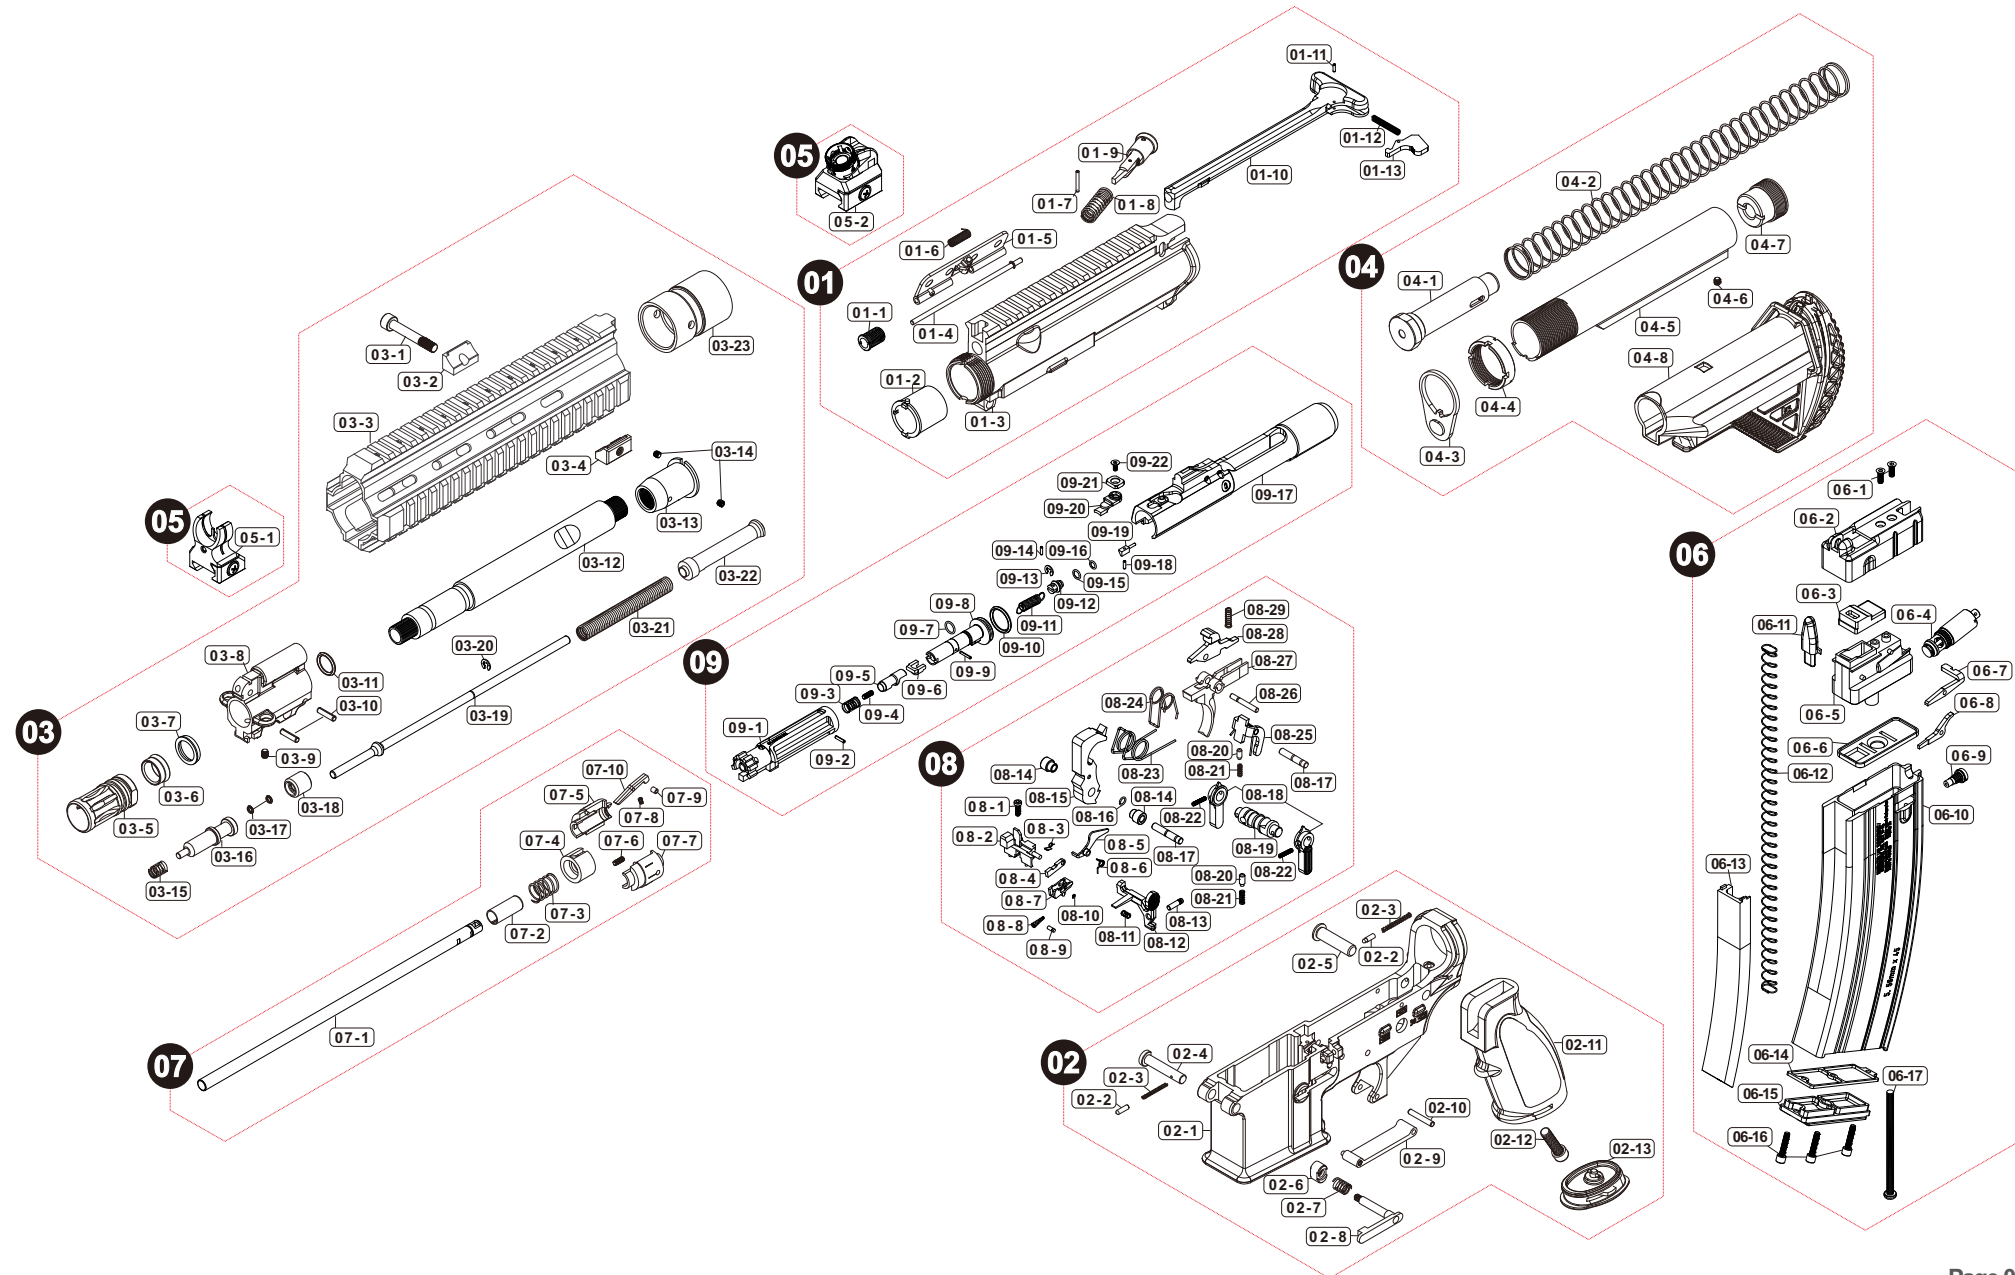

Parts List

UMAREX HK 416 CQB GBB

Manufactured by VegaForceCompany, Made in Taiwan. <http://www.gb-tech.com.tw>

Parts List

UMAREX HK 416 CQB GBB

01 UPPER RECEIVER

01-1	VG23URV020
01-2	VG20ADC040
01-3	VG23URV010
01-4	V020ADC031
01-5	VG23ADC000
01-6	V020SPG030
01-7	PBOT021601
01-8	VG20SPG001
01-9	VG20BLT000
01-10	VG20CLR010
01-11	PBOT160601
01-12	V020SPG050
01-13	VG20CLR020

02 LOWER RECEIVER

02-1	VG23LRV015
02-2	VG20LRV090
02-3	VG20SPG010
02-4	VG20LRV070
02-5	VG20LRV040
02-6	VG20LRV050
02-7	VG20SPG008
02-8	VG20LRV030
02-9	VG23TGD011
02-10	VG20LRV030
02-11	VG23GRP010
02-12	PSCW062504
02-13	VG23GRP011

04 STOCK

04-1	VG2CBFR000
04-2	VG20SPG025
04-3	VG20LRV080
04-4	VG23SPC090
04-5	VG20SPC120
04-6	PSCW040403
04-7	VG20SPC110
04-8	VG23STK010

05 SIGHTS

05-1	VG23FST000
05-2	VG23RST000

03 BARREL / FOREARM

03-1	PSCW0640H4
03-2	U577HGD020
03-3	U577HGD030
03-4	U577HGD010
03-5	V023FHR010
03-6	V023BRL010
03-7	V040FHR010
03-8	VG23GBK020
03-9	PSCW040503
03-10	PBOT351401
03-11	PRIG000005
03-12	VG23BRL030
03-13	VG23BRL020
03-14	PSCW0404U3
03-15	V020SPG070
03-16	VG23PIS010
03-17	PRIG000028
03-18	VG23PIS030
03-19	VG23PIS020
03-20	PBUKEETW32
03-21	V023SPG010
03-22	VG23PIS040
03-23	U577BRL010

07 HOP SYSTEM

07-1	V000TUB275
07-2	V000HOP012
07-3	V000SPG0A0
07-4	VG20HOP0A0
07-5	VG20HOP070
07-6	PSCW030803
07-7	VG20HOP080
07-8	VG20SPG020
07-9	V000HOP020
07-10	VG20HOP090

08 TRIGGER SYSTEM

08-1	PSCW260804
08-2	VG20FPN010
08-3	VG20SPG007
08-4	VG20FPN040
08-5	VG20FPN090
08-6	VG20SPG017
08-7	VG20FPN030
08-8	VG20SPG003
08-9	VG20FPN050
08-10	PBUKEETW12
08-11	VG20SPG021
08-12	VG20FPN070
08-13	VG20BRB000
08-14	VG20PLK040
08-15	VG20PLK010
08-16	VG20SPG023
08-17	VG20THG020
08-18	VG23MSY020
08-19	VG23MSY010
08-20	VG20MSY020
08-21	VG20SPG011
08-22	PSCW021003
08-23	VG20SPG022
08-24	VG20SPG009
08-25	VG20LRV022
08-26	VG20BFR040
08-27	VG20THG010
08-28	VG20LRV0F0
08-29	VG20SPG018