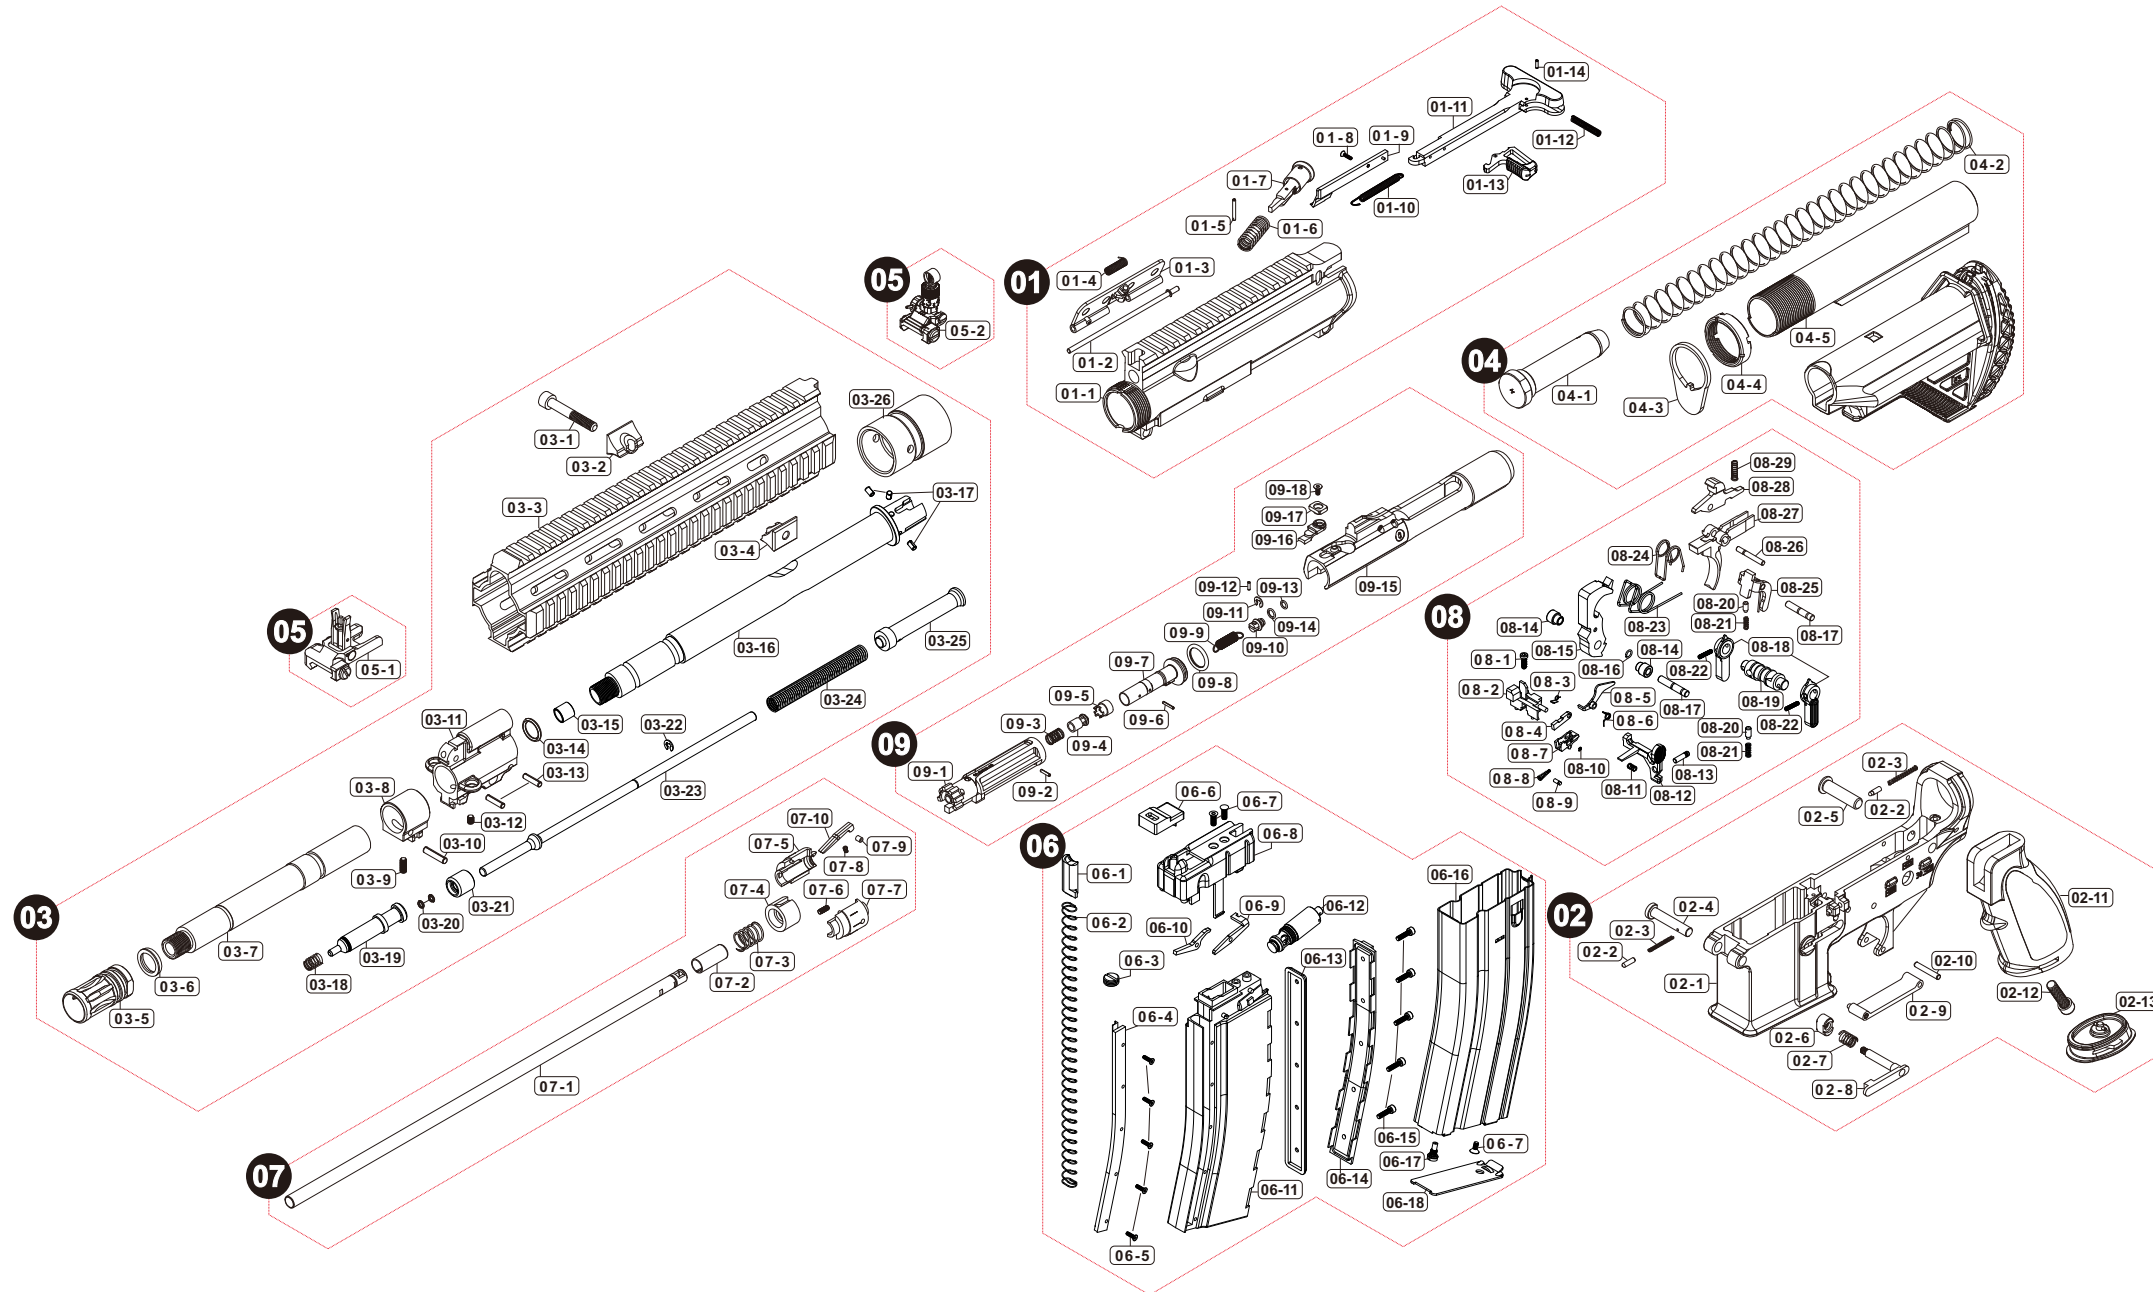

Parts List

UMAREX M27 IAR GBB

Manufactured by VegaForceCompany, Made in Taiwan. <http://www.gb-tech.com.tw>

Parts List

UMAREX M27 IAR GBB

01 UPPER RECEIVER

01-1	VG23URV011
01-2	V020ADC031
01-3	VG23ADC000
01-4	V020SPG030
01-5	PBOT021601
01-6	VG20SPG001
01-7	VG20BLT000
01-8	PSCW020822
01-9	V020CLR020
01-10	V020SPG0A0
01-11	V020CLR010
01-12	PBOT160601
01-13	V020SPG050
01-14	V020CLR030

02 LOWER RECEIVER

02-1	VG23LRV015
02-2	VG20LRV090
02-3	VG20SPG010
02-4	VG20LRV070
02-5	VG20LRV040
02-6	VG20LRV050
02-7	VG20SPG008
02-8	VG20LRV030
02-9	VG23TGD011
02-10	VG20LRV030
02-11	VG23GRP010
02-12	PSCW062504
02-13	VG23GRP011

04 STOCK

04-1	VG20BFR000
04-2	VG20SPG013
04-3	VG20LRV080
04-4	V020SPC040
04-5	VG20SPC000

05 SIGHTS

05-1	V070FST000
05-2	V020RST501

03 BARREL / FOREARM

03-1	PSCW0640H4
03-2	U577HGD010
03-3	V023HGD070
03-4	U577HGD020
03-5	V023FHR010
03-6	V040FHR010
03-7	V023BRL060
03-8	V023GBK040
03-9	PSCW041003
03-10	PBOT041801
03-11	VG23GBK010
03-12	SCREW-M4x4-03
03-13	PBOT351401
03-14	PRIG000005
03-15	V000BRL000
03-16	V023BRL030
03-17	BOLT-Φ3.5x6-1
03-18	V020SPG070
03-19	VG23PIS010
03-20	PRIG000028
03-21	VG23PIS030
03-22	VG23PIS020
03-23	PBUKEETW32
03-24	V023SPG010
03-25	VG23PIS040
03-26	U577BRL010

07 HOP SYSTEM

07-1	V000HOP020
07-2	V000HOP012
07-3	V000SPG0A0
07-4	VG20HOP0A0
07-5	VG20HOP070
07-6	PSCW030803
07-7	VG20HOP080
07-8	VG20SPG020
07-9	V000HOP020
07-10	VG20HOP090

08 TRIGGER SYSTEM

08-1	PSCW260804
08-2	VG20FPN010
08-3	VG20SPG007
08-4	VG20FPN040
08-5	VG20FPN090
08-6	VG20SPG017
08-7	VG20FPN030
08-8	VG20SPG003
08-9	VG20FPN050
08-10	PBUKEETW12
08-11	VG20SPG021
08-12	VG20FPN070
08-13	VG20BRB000
08-14	VG20PLK040
08-15	VG20PLK010
08-16	VG20SPG023
08-17	VG20THG020
08-18	VG23MSY020
08-19	VG23MSY010
08-20	VG20MSY020
08-21	VG20SPG011
08-22	PSCW021003
08-23	VG20SPG022
08-24	VG20SPG009
08-25	VG20LRV021
08-26	VG20BFR040
08-27	VG20THG010
08-28	VG20LRV060
08-29	VG20SPG018