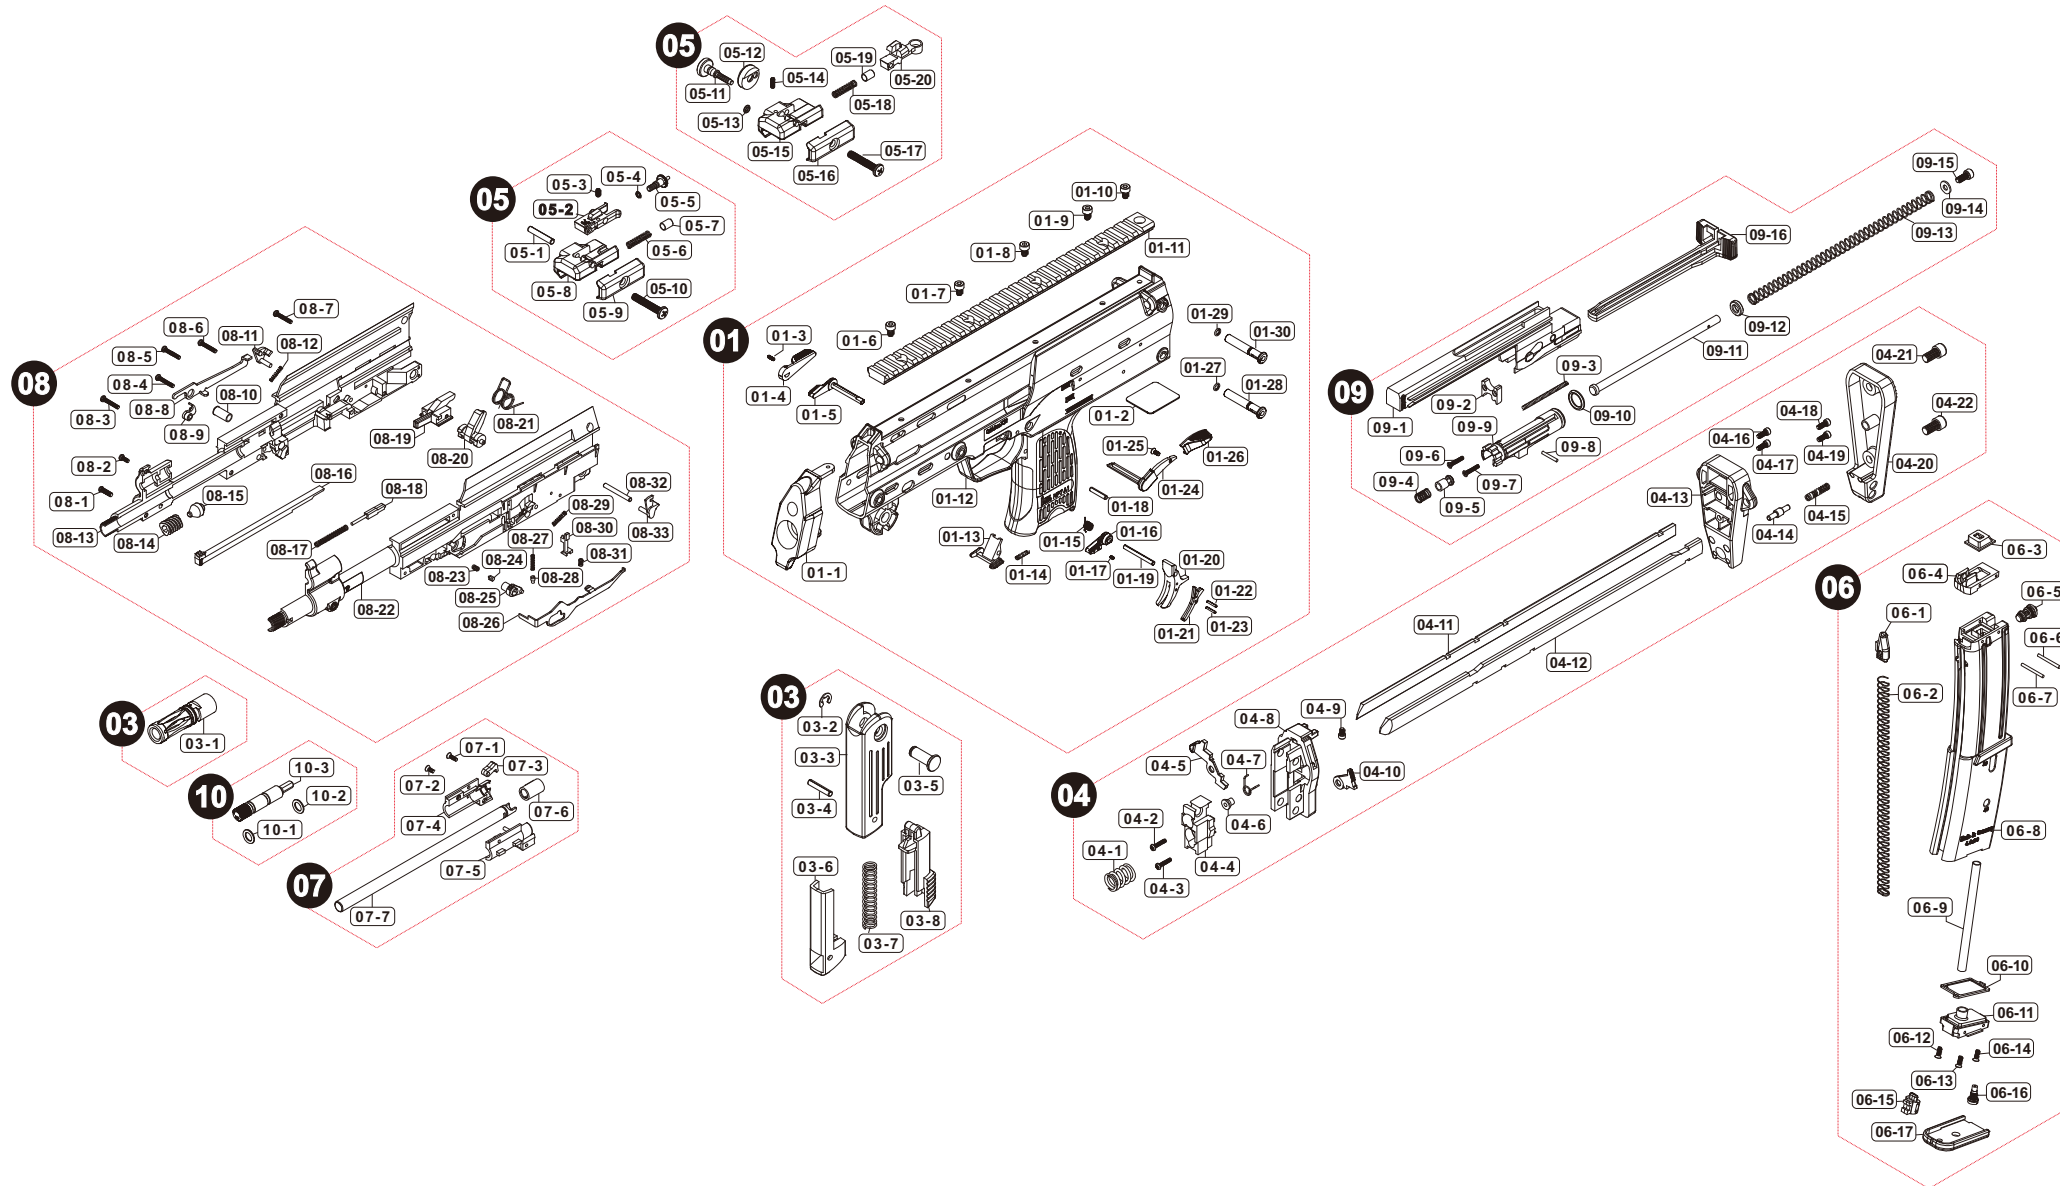

Parts List

UMAREX MP7 A1 GBBR

Manufactured by VegaForceCompany, Made in Taiwan. <http://www.gb-tech.com.tw>

Parts List

UMAREX MP7 A1 GBBR

01 UPPER RECEIVER

01-1	VGB0URV030
01-2	VGB0BRL060
01-3	PSCW020603
01-4	VGB0MSY010
01-5	VGB0BRB040
01-6	PSCW040604
01-7	PSCW040604
01-8	PSCW040604
01-9	PSCW040604
01-10	PSCW040604
01-11	VGB0HGD010
01-12	VGB0LRV011
01-13	VGB0MAG090
01-14	V020SPG0E0
01-15	VGB0SPG010
01-16	VGB0BRB050
01-17	PSCW020303
01-18	PBOT031601
01-19	PBOT033001
01-20	VGB0THG010
01-21	VGB0THG020
01-22	PBOT169501
01-23	PBOT169501
01-24	VGB0MSY060
01-25	PSCW260632
01-26	VGB0MSY030
01-27	PRIG000032
01-28	VGB0BRL070
01-29	PRIG000032
01-30	VGB0BRL070

03 BARREL / FOREARM

03-1	VGB0FHR010
03-2	PBUKEETW60
03-3	VGB0GRP020
03-4	PBOT042201
03-5	VGB0GRP010
03-6	VGB0GRP030
03-7	VGB0SPG005
03-8	VGB0GRP040

04 STOCK

04-1	VGE0SPG003
04-2	PSCW031221
04-3	PSCW031221
04-4	VGB0STK060
04-5	VGB0STK0B0
04-6	VGB0STK090
04-7	VGB0SPG009
04-8	VGB0URV040
04-9	PSCW031221
04-10	VGB0STK070
04-11	VGB0STK050
04-12	VGB0STK040
04-13	VGB0STK020
04-14	VGB0STK030
04-15	VGB0SPG001
04-16	PSCW030804
04-17	PSCW030804
04-18	PSCW030804
04-19	PSCW030804
04-20	VGB0STK010
04-21	PSCW061204
04-22	PSCW061204