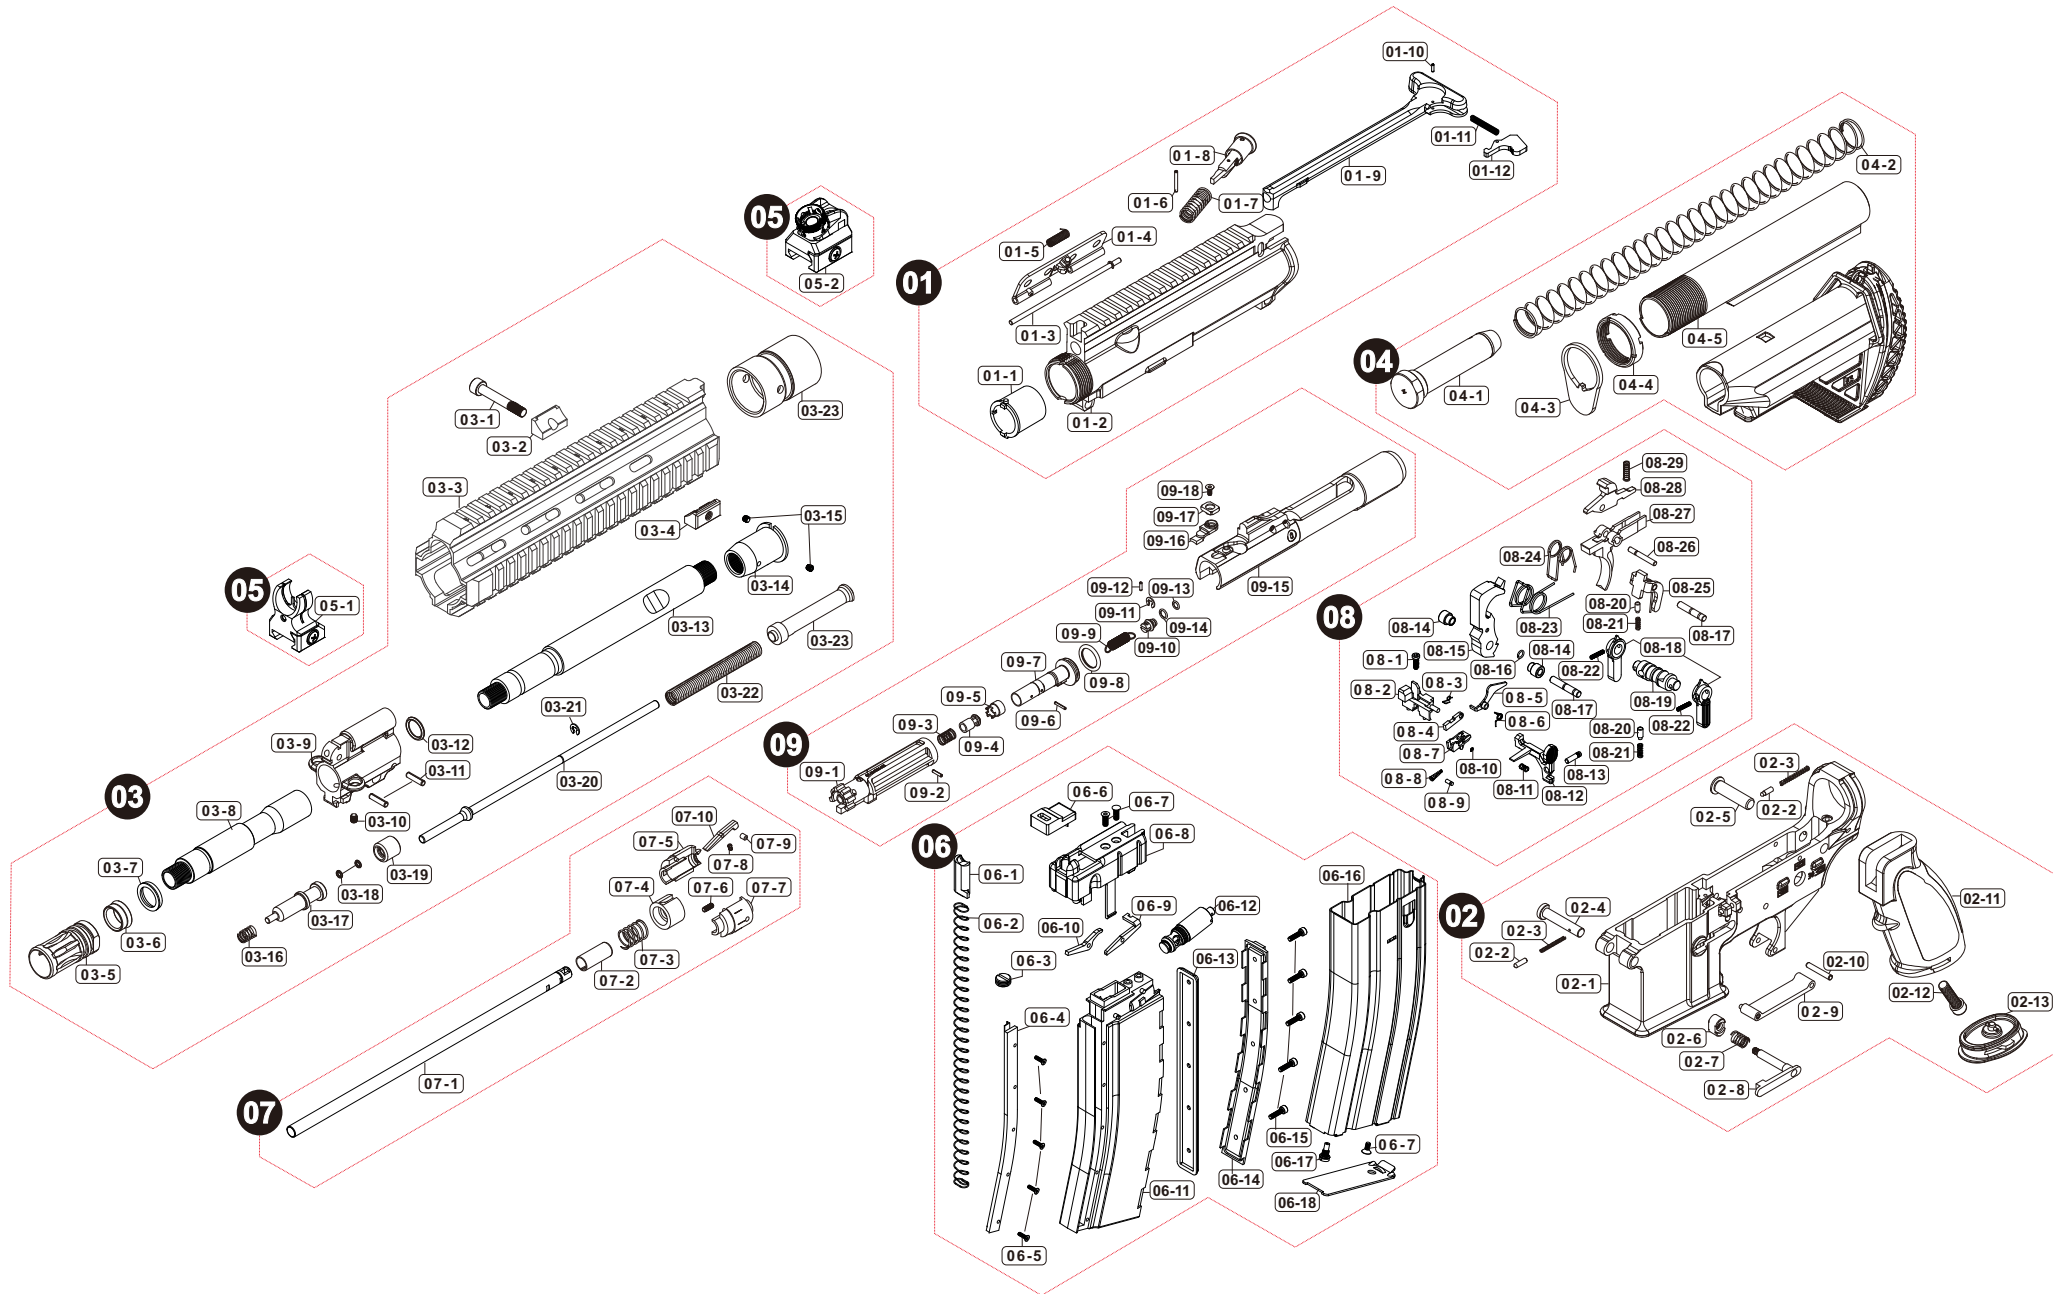

Parts List

UMAREX HK 416 D GBB

Manufactured by VegaForceCompany, Made in Taiwan. <http://www.gb-tech.com.tw>

Parts List

UMAREX HK 416 D GBB

01 UPPER RECEIVER

01-1	VG20ADC040
01-2	VG23URV011
01-3	VG20ADC031
01-4	VG23ADC000
01-5	V020SPG030
01-6	PBOT021601
01-7	VG20SPG001
01-8	VG20BLT000
01-9	VG20CLR010
01-10	PBOT160601
01-11	V020SPG050
01-12	VG20CLR020

02 LOWER RECEIVER

02-1	VG23LRV015
02-2	VG20LRV090
02-3	VG20SPG010
02-4	VG20LRV070
02-5	VG20LRV040
02-6	VG20LRV050
02-7	VG20SPG008
02-8	VG20LRV030
02-9	VG23TGD011
02-10	VG20LRV030
02-11	VG23GRP010
02-12	PSCW062504
02-13	VG23GRP011

04 STOCK

04-1	VG20BFR000
04-2	VG20SPG013
04-3	VG20LRV080
04-4	V020SPC040
04-5	VG20SPC000

05 SIGHTS

05-1	VG23FST000
05-2	VG23RST000

03 BARREL / FOREARM

03-1	PSCW0640H4
03-2	U577HGD020
03-3	U577HGD030
03-4	U577HGD010
03-5	V023FHR010
03-6	V023BRL010
03-7	V040FHR010
03-8	VG23BRL010
03-9	VG23GBK020
03-10	PSCW040503
03-11	PBOT351401
03-12	PRIG000005
03-13	VG23BRL030
03-14	VG23BRL020
03-15	PSCW0404U3
03-16	V020SPG070
03-17	VG23PIS010
03-18	PRIG000028
03-19	VG23PIS030
03-20	VG23PIS020
03-21	PBUKEETW32
03-22	V023SPG010
03-23	VG23PIS040
03-24	U577BRL010

07 HOP SYSTEM

07-1	V000TUB275
07-2	V000HOP012
07-3	V000SPG0A0
07-4	VG20HOP0A0
07-5	VG20HOP070
07-6	PSCW030803
07-7	VG20HOP080
07-8	VG20SPG020
07-9	V000HOP020
07-10	VG20HOP090

08 TRIGGER SYSTEM

08-1	PSCW260804
08-2	VG20FPN010
08-3	VG20SPG007
08-4	VG20FPN040
08-5	VG20FPN090
08-6	VG20SPG017
08-7	VG20FPN030
08-8	VG20SPG003
08-9	VG20FPN050
08-10	PBUKEETW12
08-11	VG20SPG021
08-12	VG20FPN070
08-13	VG20BRB000
08-14	VG20PLK040
08-15	VG20PLK010
08-16	VG20SPG023
08-17	VG20THG020
08-18	VG23MSY020
08-19	VG23MSY010
08-20	VG20MSY020
08-21	VG20SPG011
08-22	PSCW021003
08-23	VG20SPG022
08-24	VG20SPG009
08-25	VG20LRV021
08-26	VG20BFR040
08-27	VG20THG010
08-28	VG20LRV060
08-29	VG20SPG018