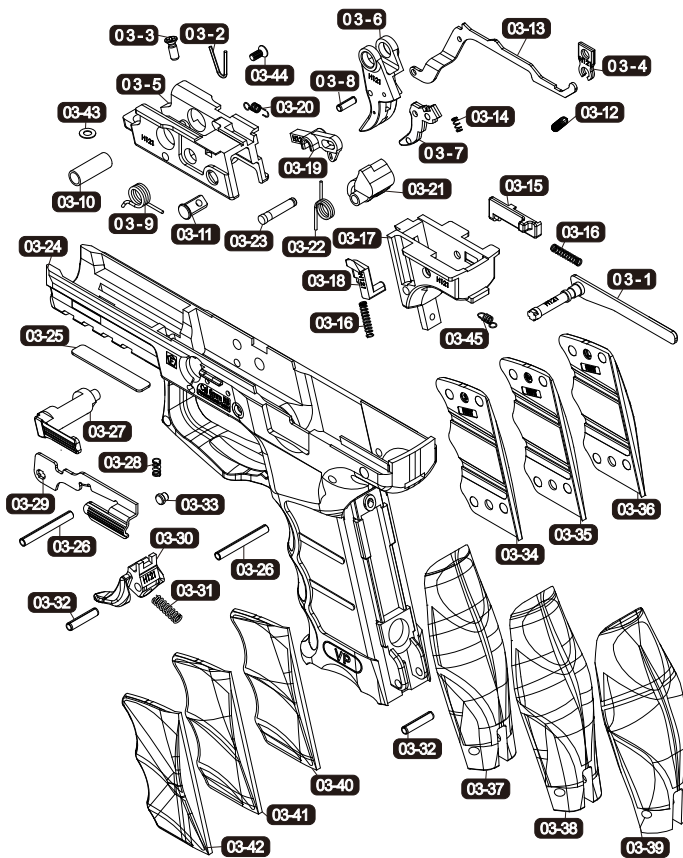

1 SLIDE

01-1	VGCCURV073	01-14	VGCCCLR010
01-2	VGCCFST000	01-15	VGCCPIS030
01-3	PSCW250403	01-16	VGCCPIS020
01-4	VGCCURV040	01-17	VGCCFPN020
01-5	PSCW141021	01-18	VGCCSPG006
01-6	VGCCURV030	01-19	VGCCPIS040
01-7	VGCCRST000	01-20	PSCW261022
01-8	VGCCURV020	01-21	VGCASPG007
01-9	VGCCPIS010	01-22	VGCCPLK050
01-10	PSCW140306	01-23	PBOT251401
01-11	VGC4PIS070	01-24	VGCCSPG011
01-12	VGCASPG006		
01-13	VGC7SPG004		

2 BARREL

02-1	VGCCBRL011	02-8	VGC0HOP040
02-2	V003TUB094	02-9	VGCCCHOP010
02-3	VGCCCHOP020	02-10	PSCW020607
02-4	VGC8SPG001	02-11	VGC4SPG006
02-5	PRIG000065	02-12	VGCCSPC020
02-6	VGCCCHOP030	02-13	VGCCSPC010
02-7	VG00HOP030		

3 GRIP

4 MAGAZINE

03-1	VGCCLRV010	04-1	VGC0MAG030
03-2	VGCCSPG003	04-2	VGC0MAG021
03-3	PSCW030832	04-3	VGC0MAG070
03-4	VGCCLRV030	04-4	VGC0SPG013
03-5	VGCCBRL020	04-5	VGC0MAG050
03-6	VGCCCTHG010	04-6	VGC0MAG0G5
03-7	VGCCCTHG020	04-7	PBOT021602
03-8	PBOT020801	04-8	VGCCMAG010
03-9	VGCCSPG009	04-9	VGC3MAG060
03-10	VGCCCTHG050	04-10	VGC0MAG080
03-11	VGCCCTHG040	04-11	VGCCMAG020
03-12	PSCW030803	04-12	VG00VAV010
03-13	VGCCCTHG030	04-13	PSCW261022
03-14	VGCASPG004	04-14	PSCW260822
03-15	VGCCPLK030	04-15	VGCCMAG030
03-16	VGCCSPG001		
03-17	VGCCPLK010		
03-18	VGCCFPN031		
03-19	VGCCFPN010		
03-20	VGC8SPG001		
03-21	VGCCPLK020		
03-22	VGCCSPG004		
03-23	VGCCPLK040		
03-24	VGCCGRP014		
03-25	VGCCLRV053		
03-26	PBOT032501		
03-27	VGCCLRV041		
03-28	VGCCSPG002		
03-29	VGCCLRV020		
03-30	VGCCMAG040		
03-31	VGCCSPG012		
03-32	PBOT031401		
03-33	VGCCBRL030		
03-34	VGCCGRP020		
03-35	VGCCGRP050		
03-36	VGCCGRP080		
03-37	VGCCGRP040		
03-38	VGCCGRP070		
03-39	VGCCGRP0A0		
03-40	VGCCGRP030		
03-41	VGCCGRP060		
03-42	VGCCGRP090		
03-43	PWAS000011		
03-44	PSCW260632		
03-45	VGCCSPG010