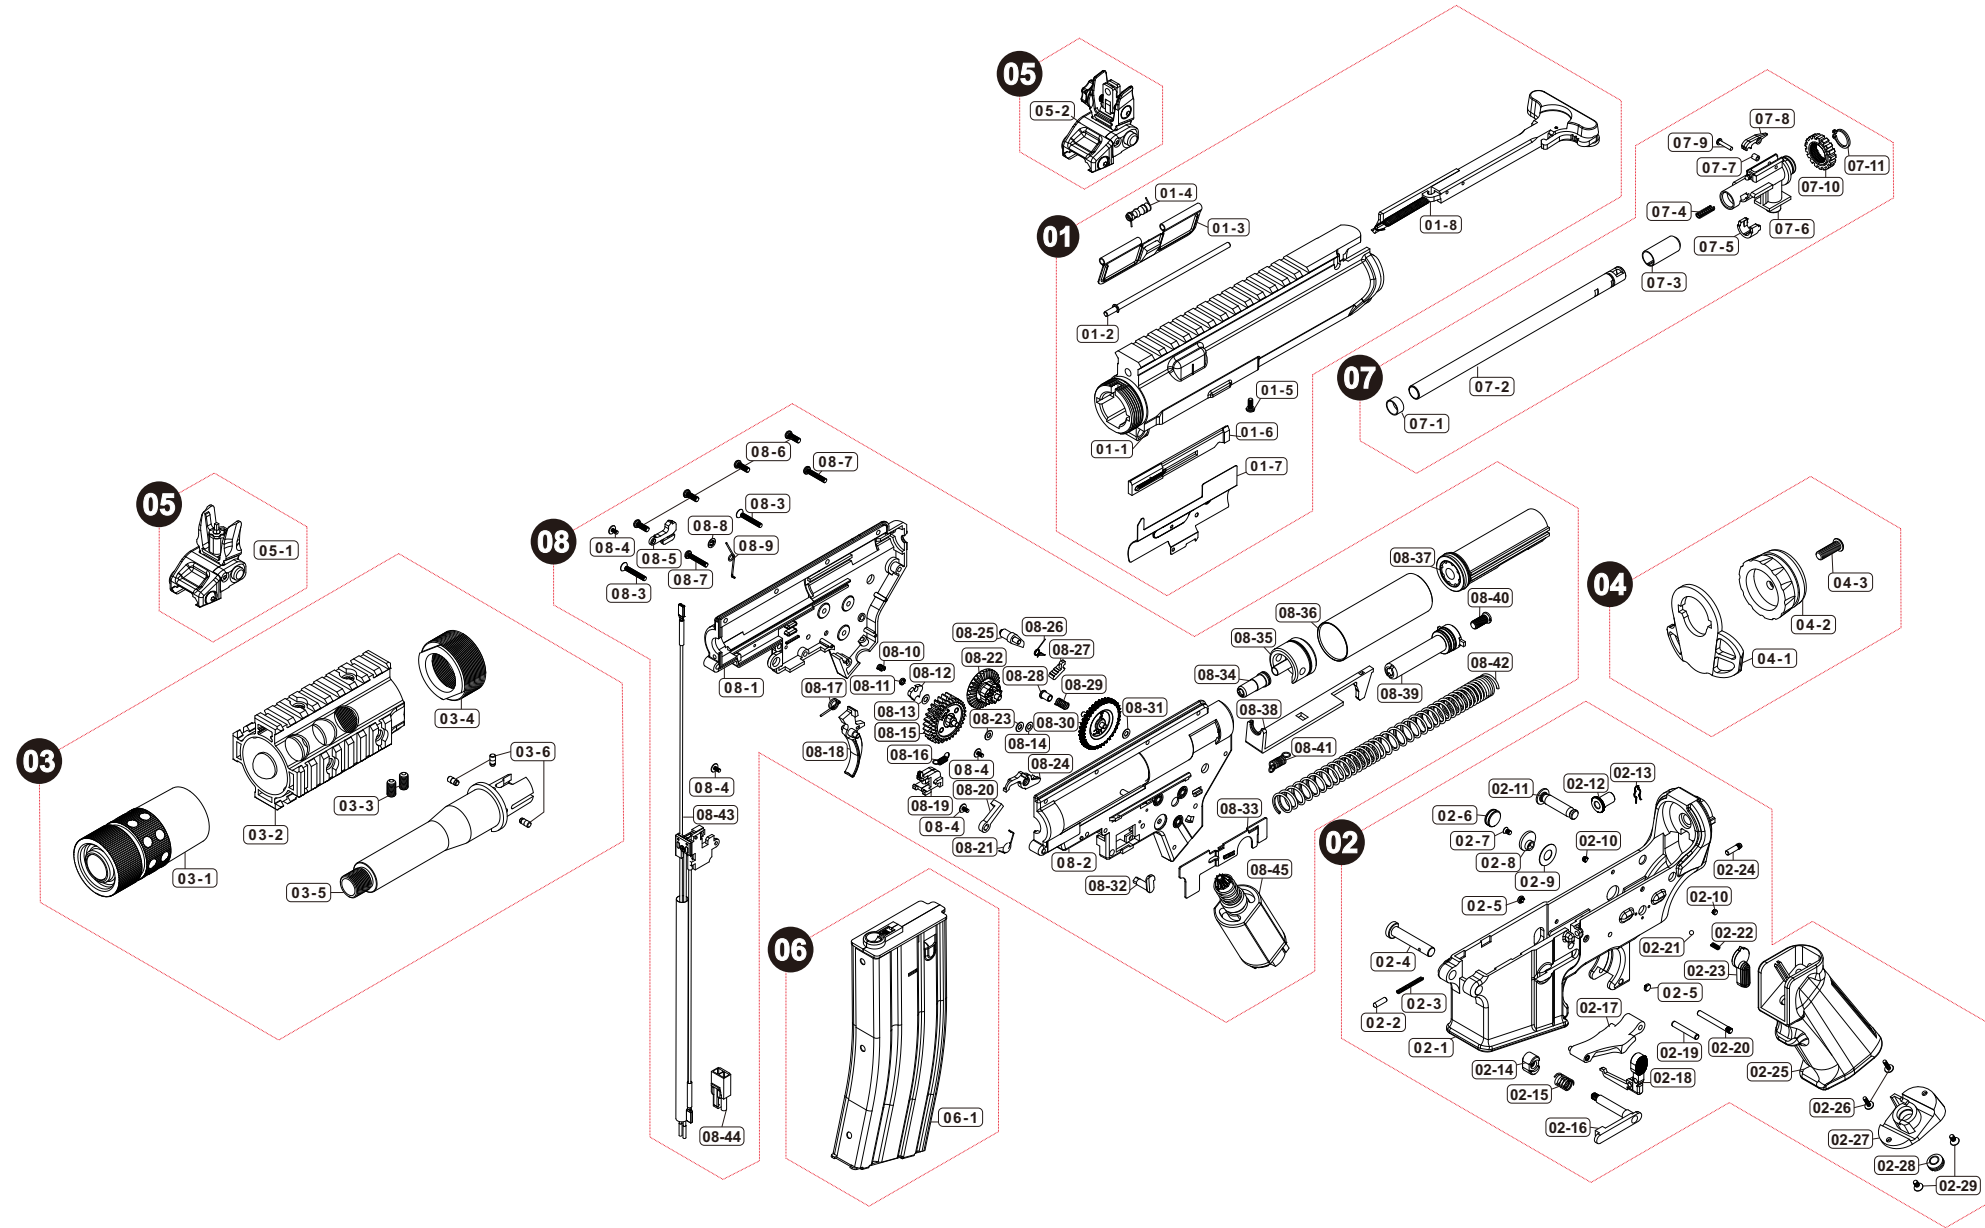

# Parts List

## Vr16 Baby SB

Manufactured by VegaForceCompany, Made in Taiwan. <http://www.gb-tech.com.tw>