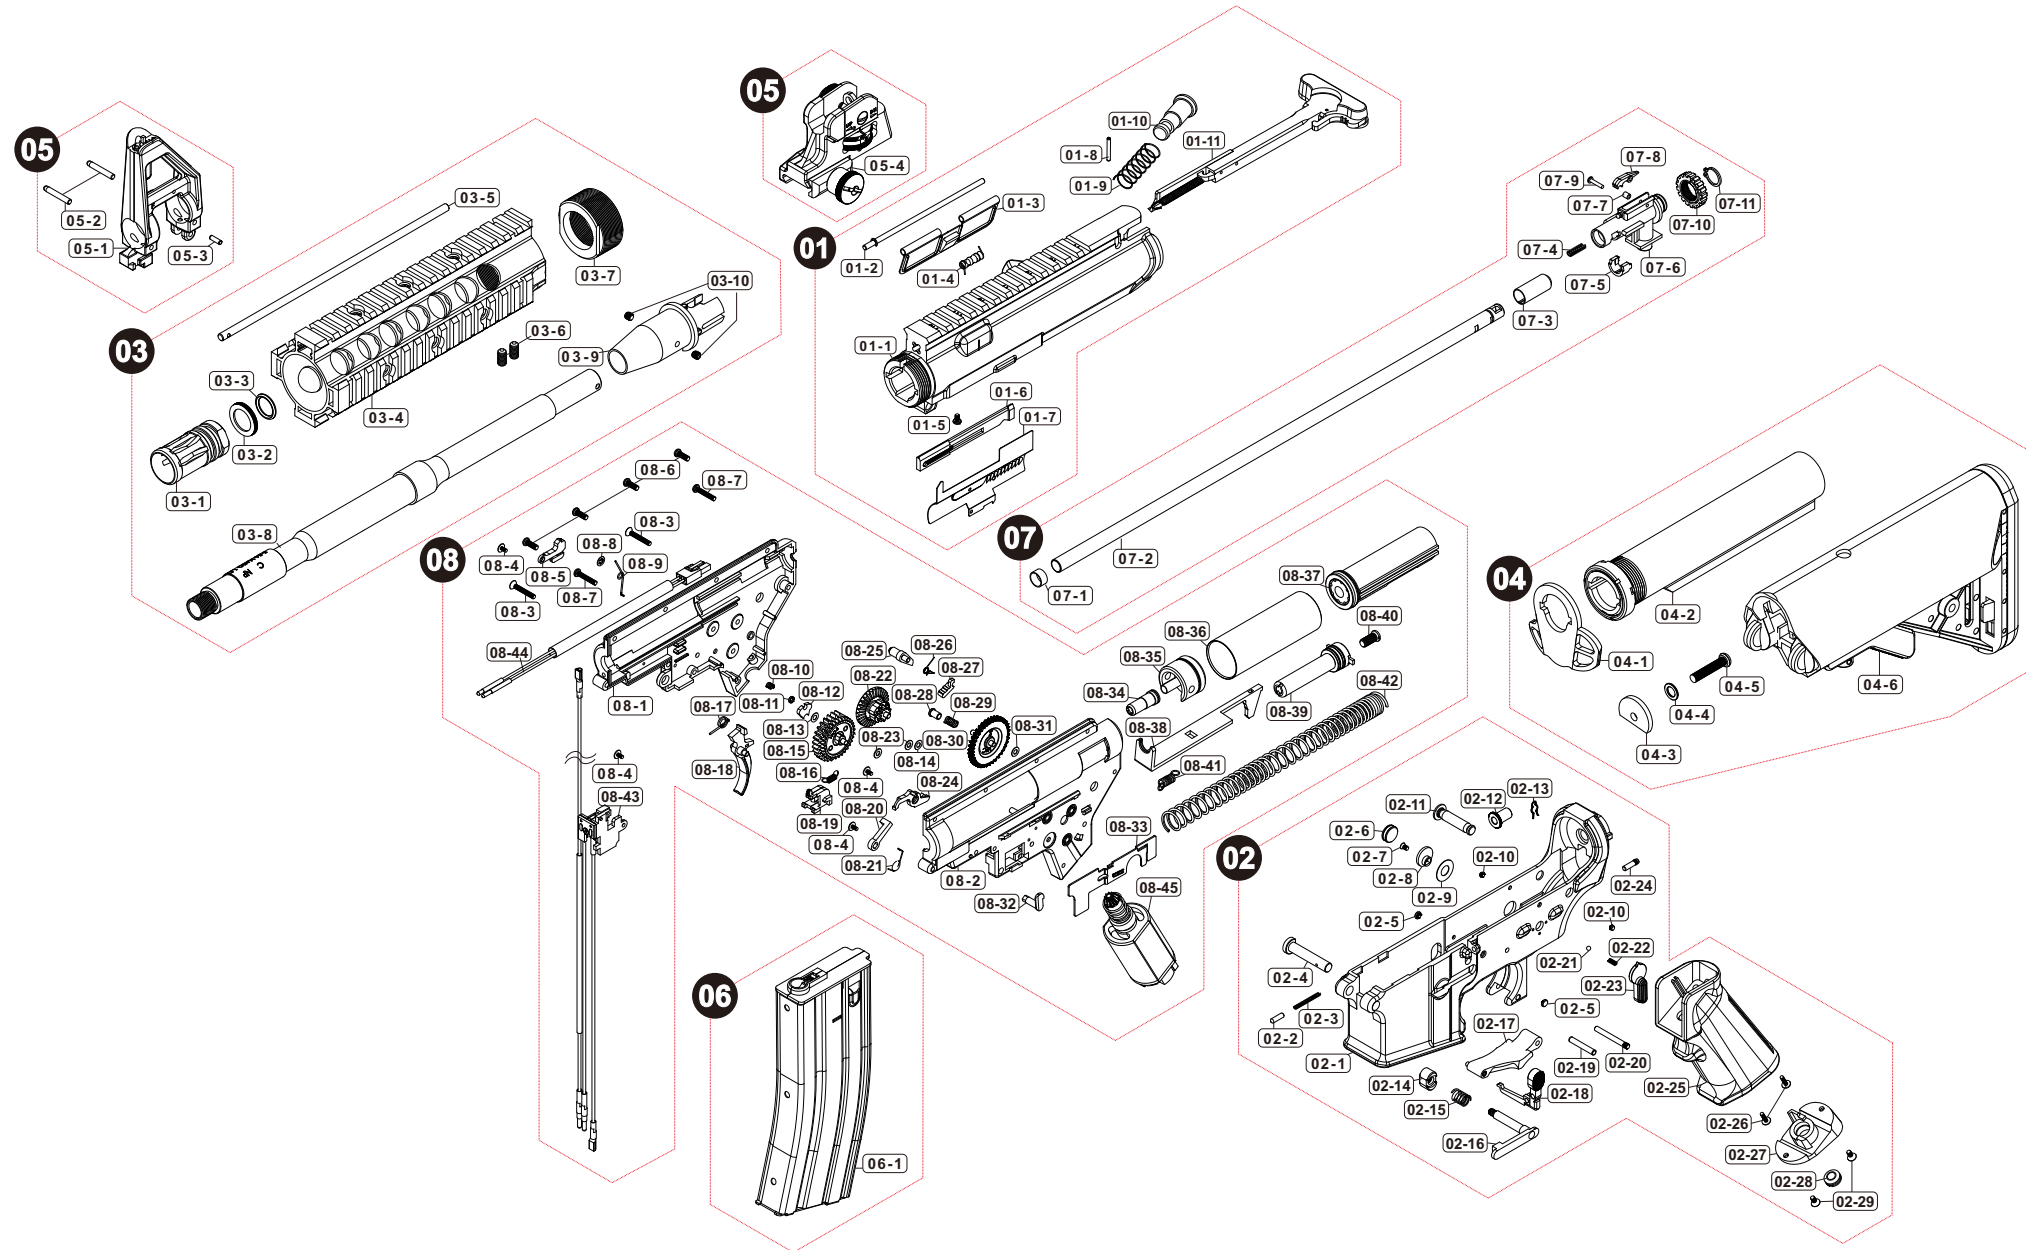

Parts List

Vr16 Fighter Carbine

Manufactured by VegaForceCompany, Made in Taiwan. <http://www.gb-tech.com.tw>

Parts List

Vr16 Fighter Carbine

01 UPPER RECEIVER

01-1	V020URV014
01-2	V020ADC031
01-3	V020ADC000
01-4	V020SPG030
01-5	PSCW030421
01-6	V020BLT031
01-7	V020BLT010
01-8	PBOT021601
01-9	V020SPG040
01-10	V020BLT020
01-11	V020CLR000

03 BARREL / FOREARM

03-1	V023FHR010
03-2	V020BRL041
03-3	PRIG000005
03-4	V028HGD030
03-5	V028HGD040
03-6	PSCW051003
03-7	U576HGD030
03-8	V020BRL180
03-9	V020BRL162
03-10	PSCW040403

07 HOP SYTEM

07-1	V000HOP030
07-2	V000TUB380
07-3	V000HOP010
07-4	V020SPG0E0
07-5	V020HOP080
07-6	V020HOP090
07-7	V000HOP020
07-8	PRVT021001
07-9	V020HOP0A0
07-10	V020HOP0B0
07-11	PBUKGSTW11