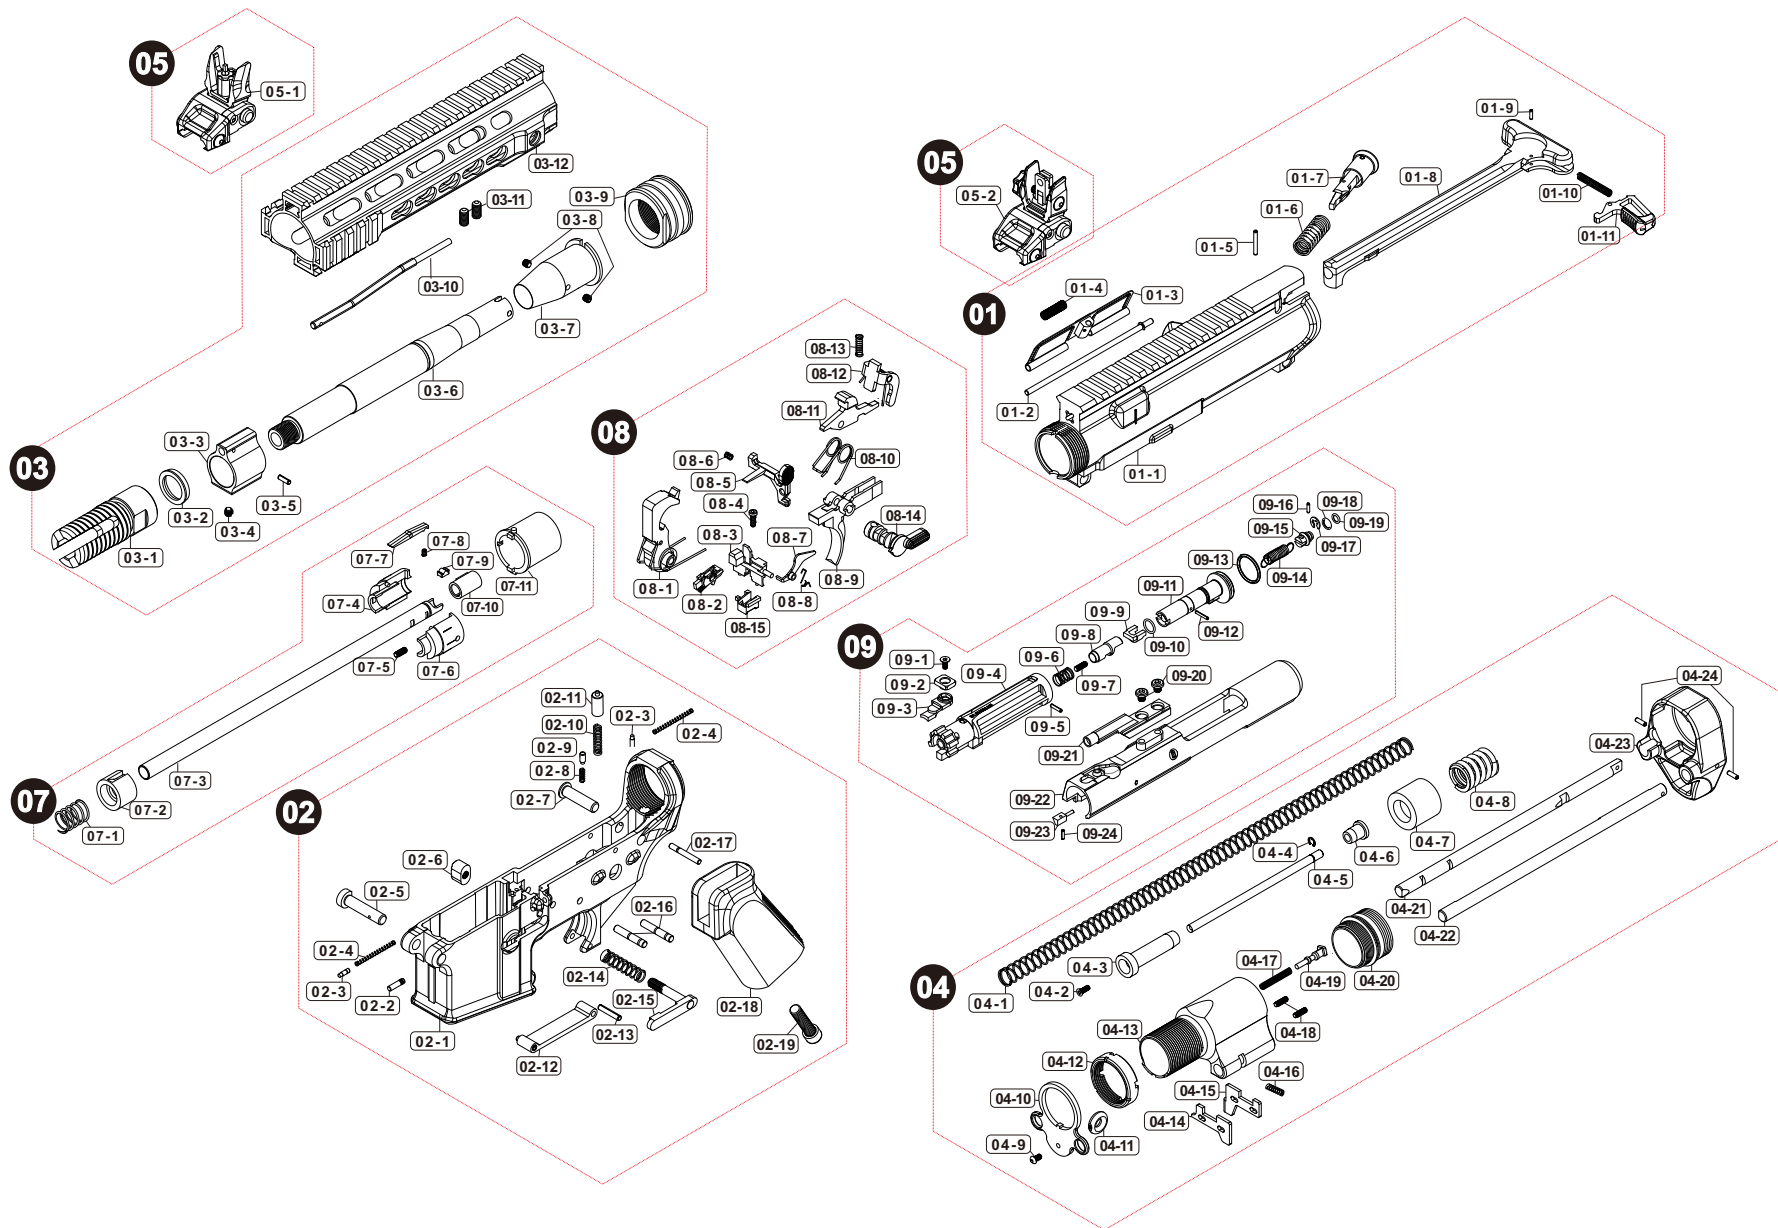

Parts List

Vr16 Saber VSBR GBB 2017

Manufactured by VegaForceCompany, Made in Taiwan. <http://www.gb-tech.com.tw>

Parts List

Vr16 Saber VSBR GBB 2017

01 UPPER RECEIVER

01-1	VG20URV010
01-2	V020ADC031
01-3	VG20ADC000
01-4	V020SPG030
01-5	PBOT021601
01-6	VG20SPG001
01-7	VG20BLT000
01-8	VG20CLR010
01-9	PBOT160601
01-10	V020SPG050
01-11	V023CLR040

02 LOWER RECEIVER

02-1	VG20LRV0H0
02-2	VG20BRB000
02-3	VG20LRV090
02-4	VG20SPG010
02-5	VG20LRV070
02-6	VG20LRV050
02-7	VG20LRV040
02-8	VG20SPG011
02-9	VG20MSY020
02-10	VG20SPG019
02-11	VG20BFR020
02-12	VG20TGD000
02-13	PBOT031601
02-14	VG20SPG008
02-15	VG20LRV030
02-16	VG20THG020
02-17	VG20BFR040
02-18	VG70GRP010
02-19	PSCW062504

03 BARREL / FOREARM

03-1	VG23FHR010
03-2	V040FHR010
03-3	V026GBK030
03-4	PSCW040403
03-5	PBOT020801
03-6	VG20BRL0D0
03-7	PSCW040403
03-8	VG20BRL020
03-9	V028HGD010
03-10	V028HGD0B0
03-11	PSCW051003
03-12	V028HGD0F0

04 STOCK

04-1	VGB1SPG019
04-2	PSCW030802
04-3	VG23SPC120
04-4	PBUKCTW18
04-5	VG23SPC110
04-6	VG23SPC040
04-7	VG23SPC010
04-8	VG20SPG026
04-9	PSCW030601
04-10	VG23STK160
04-11	VG23STK170
04-12	V020SPC040
04-13	VG23SPC050
04-14	VG23STK140
04-15	VG23STK150
04-16	V023SPG005
04-17	V020SPG050
04-18	PSCW031003
04-19	VG23SPC060
04-20	VG23SPC070
04-21	VG23STK110
04-22	VG23STK120
04-23	VG23STK130
04-24	PBOT250801