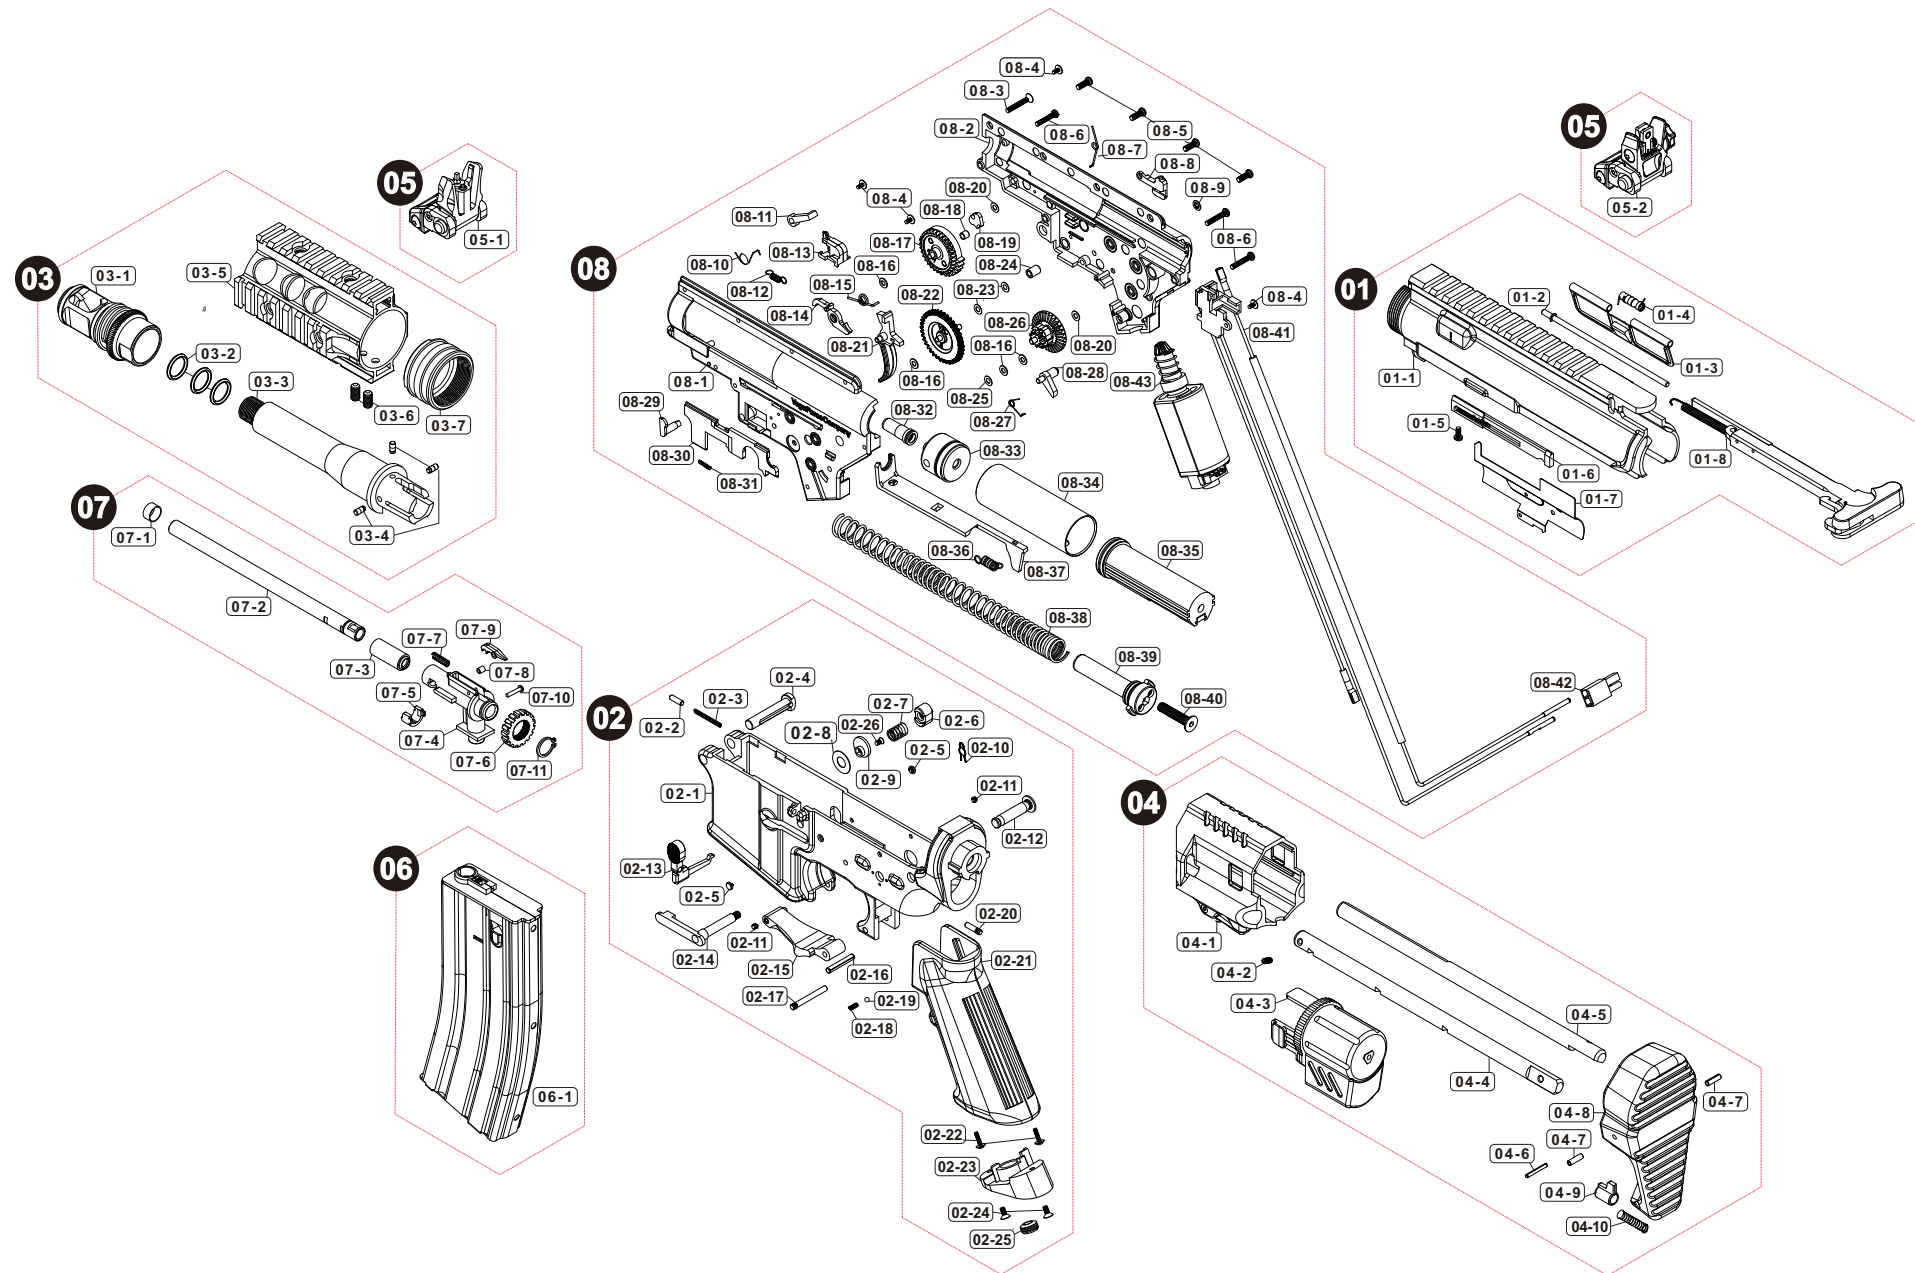

# Parts List

## Vr16 Stinger SB II 6.5 inch AEG

Manufactured by VegaForceCompany, Made in Taiwan. <http://www.gb-tech.com.tw>