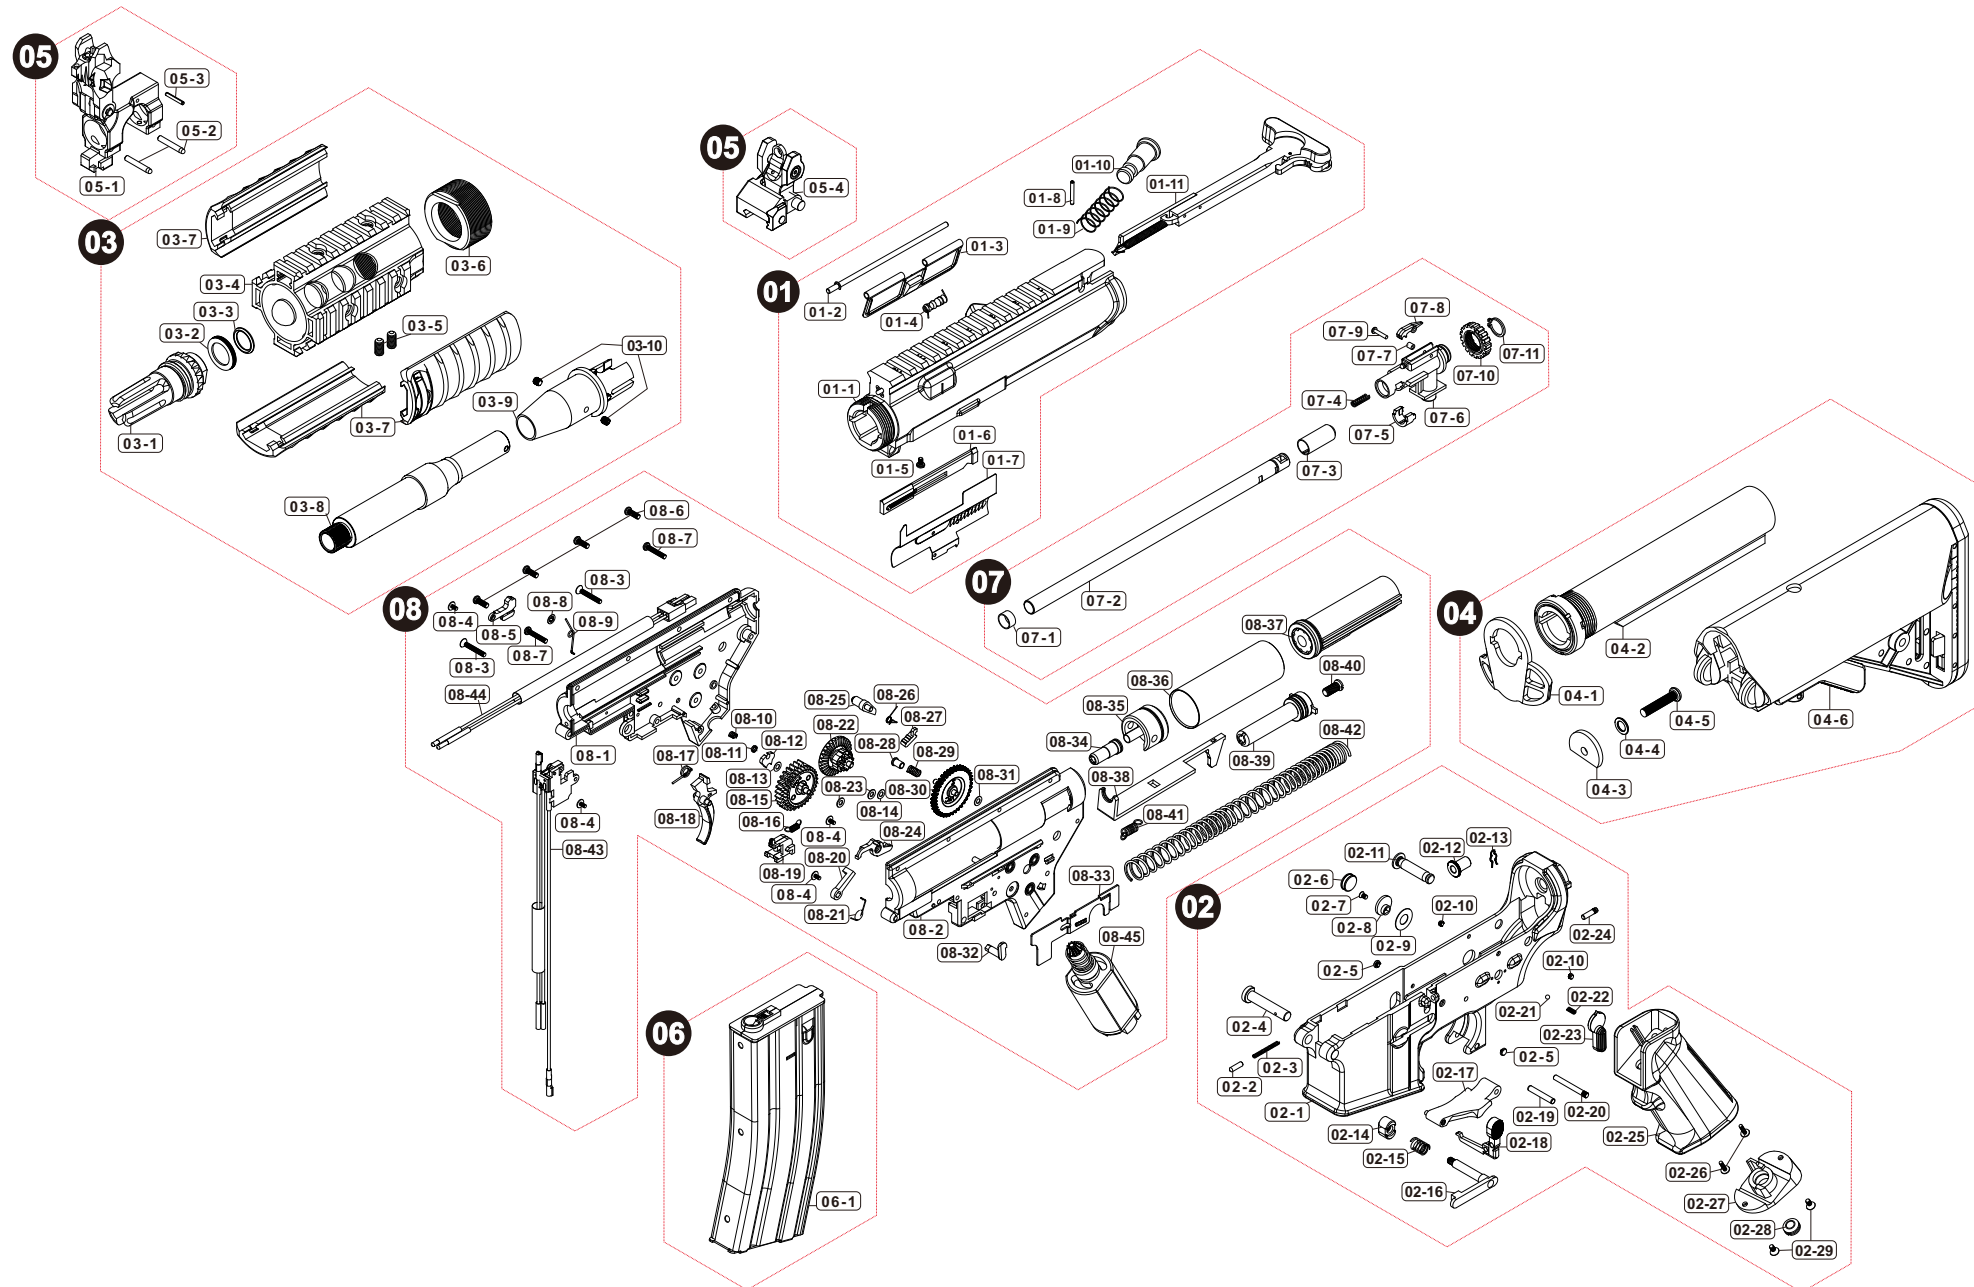

Parts List

Vr16 Tacitcal Elite VSBR

Manufactured by VegaForceCompany, Made in Taiwan. <http://www.gb-tech.com.tw>

Parts List

Vr16 Tacitcal Elite VSBR

01 UPPER RECEIVER

01-1	V020URV014
01-2	V020ADC031
01-3	V020ADC000
01-4	V020SPG030
01-5	PSCW030421
01-6	V020BLT031
01-7	V020BLT010
01-8	PBOT021601
01-9	V020SPG040
01-10	V020BLT020
01-11	V020CLR100

03 BARREL / FOREARM

03-1	V040FHR040
03-2	V020BRL040
03-3	PRIG000005
03-4	V028HGD020
03-5	PSCW051003
03-6	U576HGD030
03-7	V000SP1300
03-8	V020BRL1B0
03-9	V020BRL162
03-10	PSCW040403

07 HOP SYTEM

07-1	V000HOP030
07-2	V000TUB208
07-3	V000HOP010
07-4	V020SPG0E0
07-5	V020HOP080
07-6	V020HOP090
07-7	V000HOP020
07-8	PRVT021001
07-9	V020HOP0A0
07-10	V020HOP0B0
07-11	PBUKCSTW11