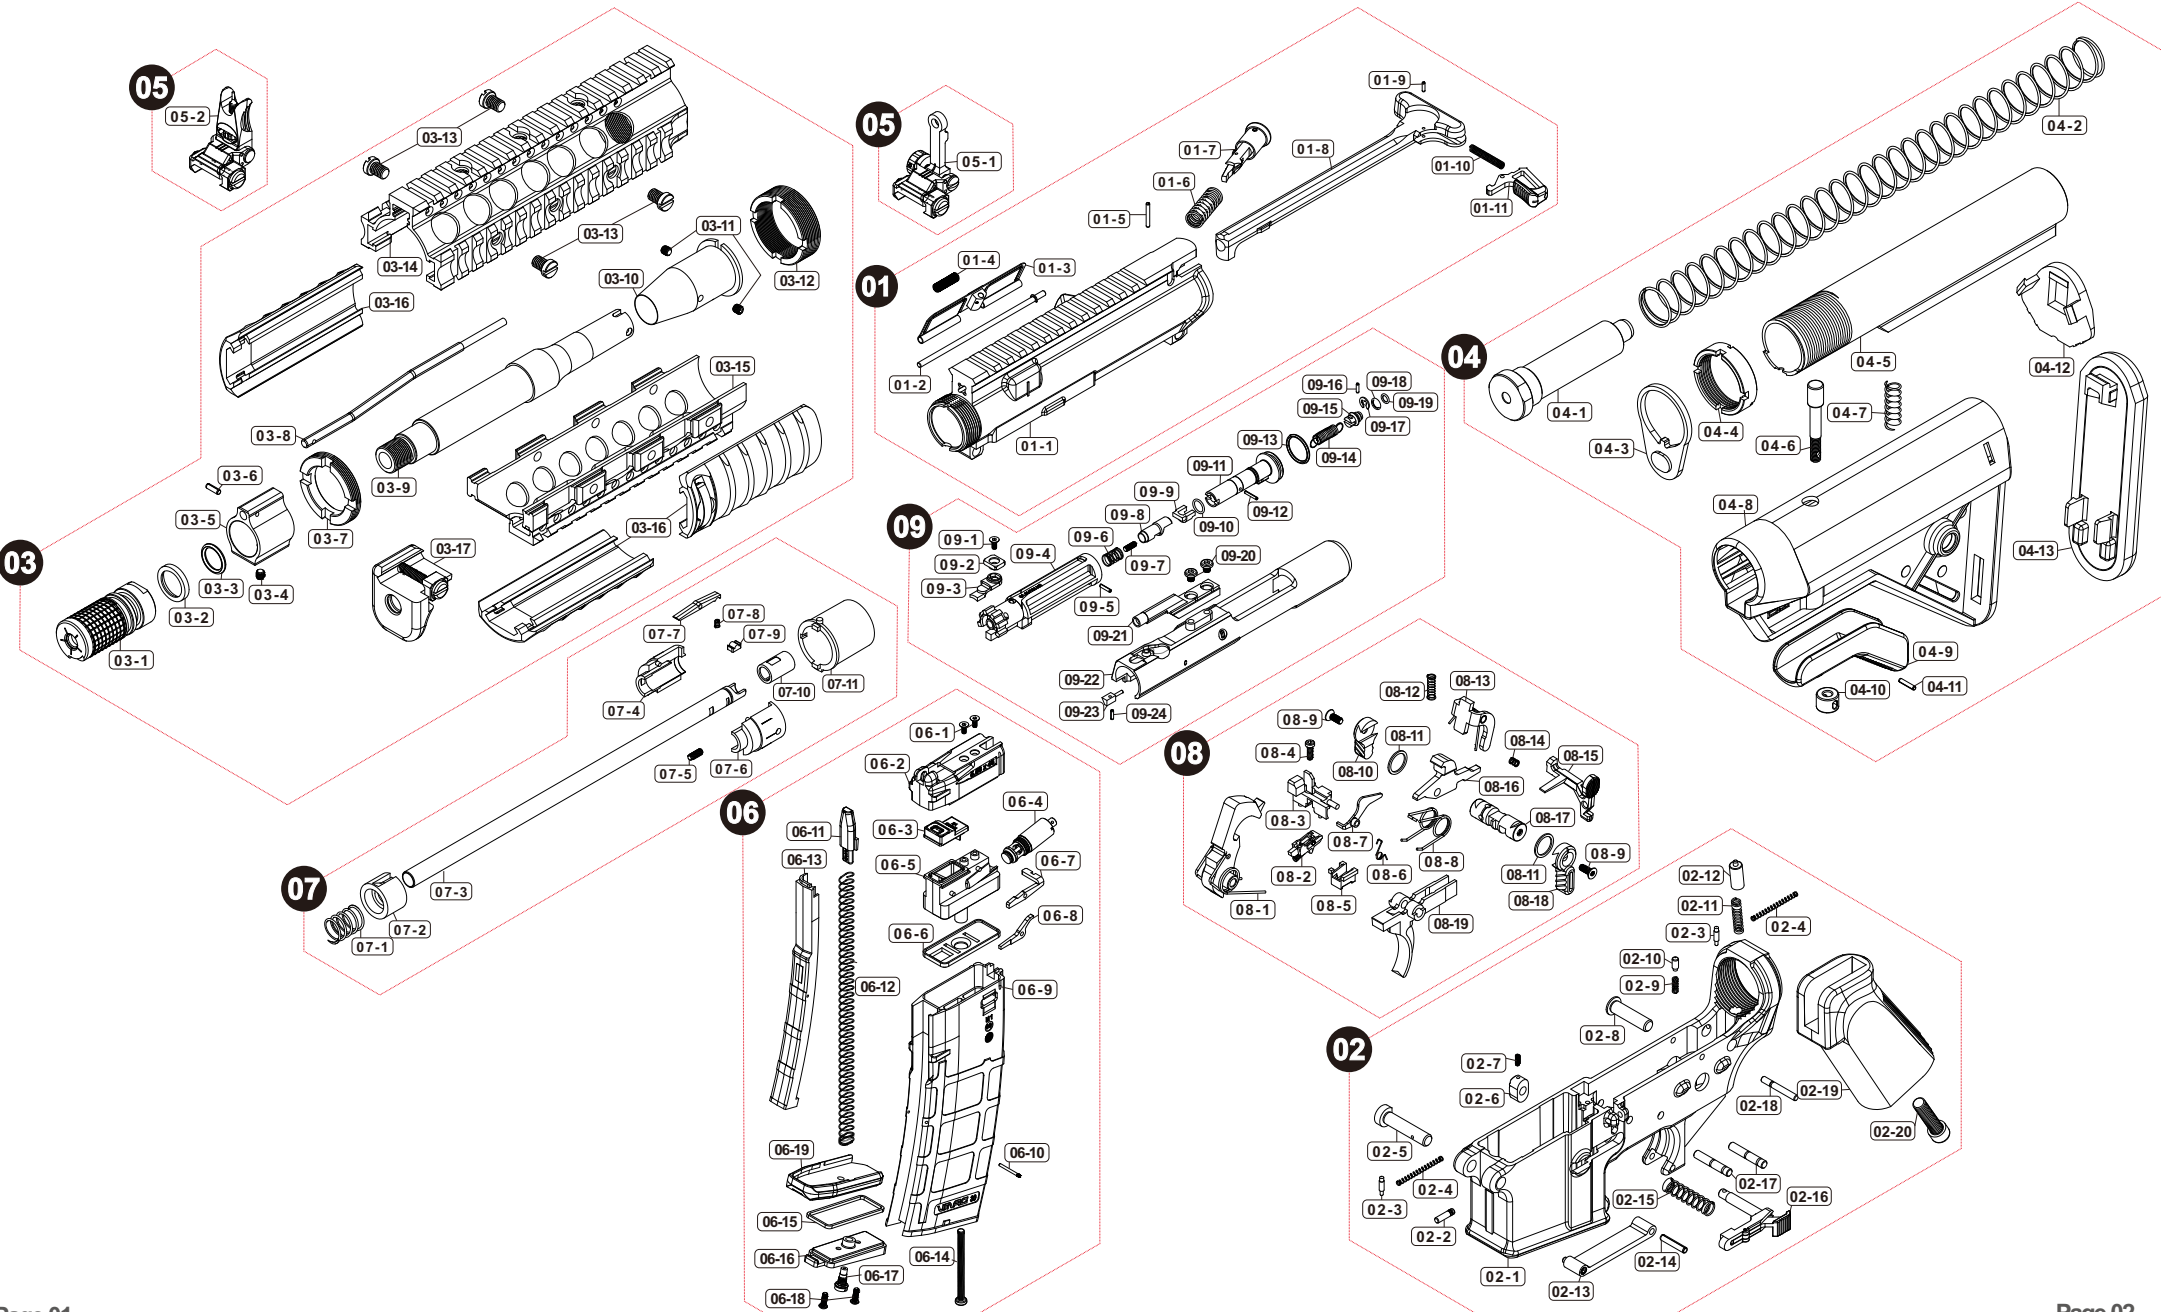

Parts List

VR635 GBB

Manufactured by VegaForceCompany, Made in Taiwan. <http://www.gb-tech.com.tw>

Parts List

VR635 GBB

01 UPPER RECEIVER

01-1	VG20URV010
01-2	V020ADC031
01-3	VG20ADC000
01-4	V020SPG030
01-5	PBOT021601
01-6	VG20SPG001
01-7	VG20BLT000
01-8	VG20CLR010
01-9	PBOT160601
01-10	V020SPG050
01-11	V023CLR040

02 LOWER RECEIVER

02-1	VG20LRV0H1
02-2	VG20BRB000
02-3	VG20LRV090
02-4	VG20SPG010
02-5	VG20LRV070
02-6	VG2CLR030
02-7	PSCW020603
02-8	VG20LRV040
02-9	VG20SPG011
02-10	VG20MSY020
02-11	VG20SPG019
02-12	VG20BFR020
02-13	VG20TGD000
02-14	PBOT031601
02-15	VG20SPG008
02-16	VG2CLR051
02-17	VG20THG020
02-18	VG20BFR040
02-19	VG20GRP010
02-20	PSCW062504

05 SIGHTS

05-1	V020FST501
05-2	V020RST503

03 BARREL / FOREARM

03-1	V070FHR021
03-2	V070FHR030
03-3	PRIG000005
03-4	PSCW040403
03-5	V026GBK030
03-6	PBOT020801
03-7	V022HGD030
03-8	V020HGD0A0
03-9	VG20BRL0F0
03-10	VG20BRL020
03-11	PSCW040403
03-12	V022HGD040
03-13	V022HGD050
03-14	V022HGD070
03-15	V022HGD080
03-16	V000SP1300
03-17	V020HDS001

04 STOCK

04-1	VG2CBFR001
04-2	VG20SPG013
04-3	VG20LRV080
04-4	VG20SPC210
04-5	VG20SPC310
04-6	V020STK090
04-7	V020SPG0W0
04-8	V020STK411
04-9	V020STK430
04-10	V020STK0A0
04-11	PBOT021001
04-12	V020STK420
04-13	V020STK451