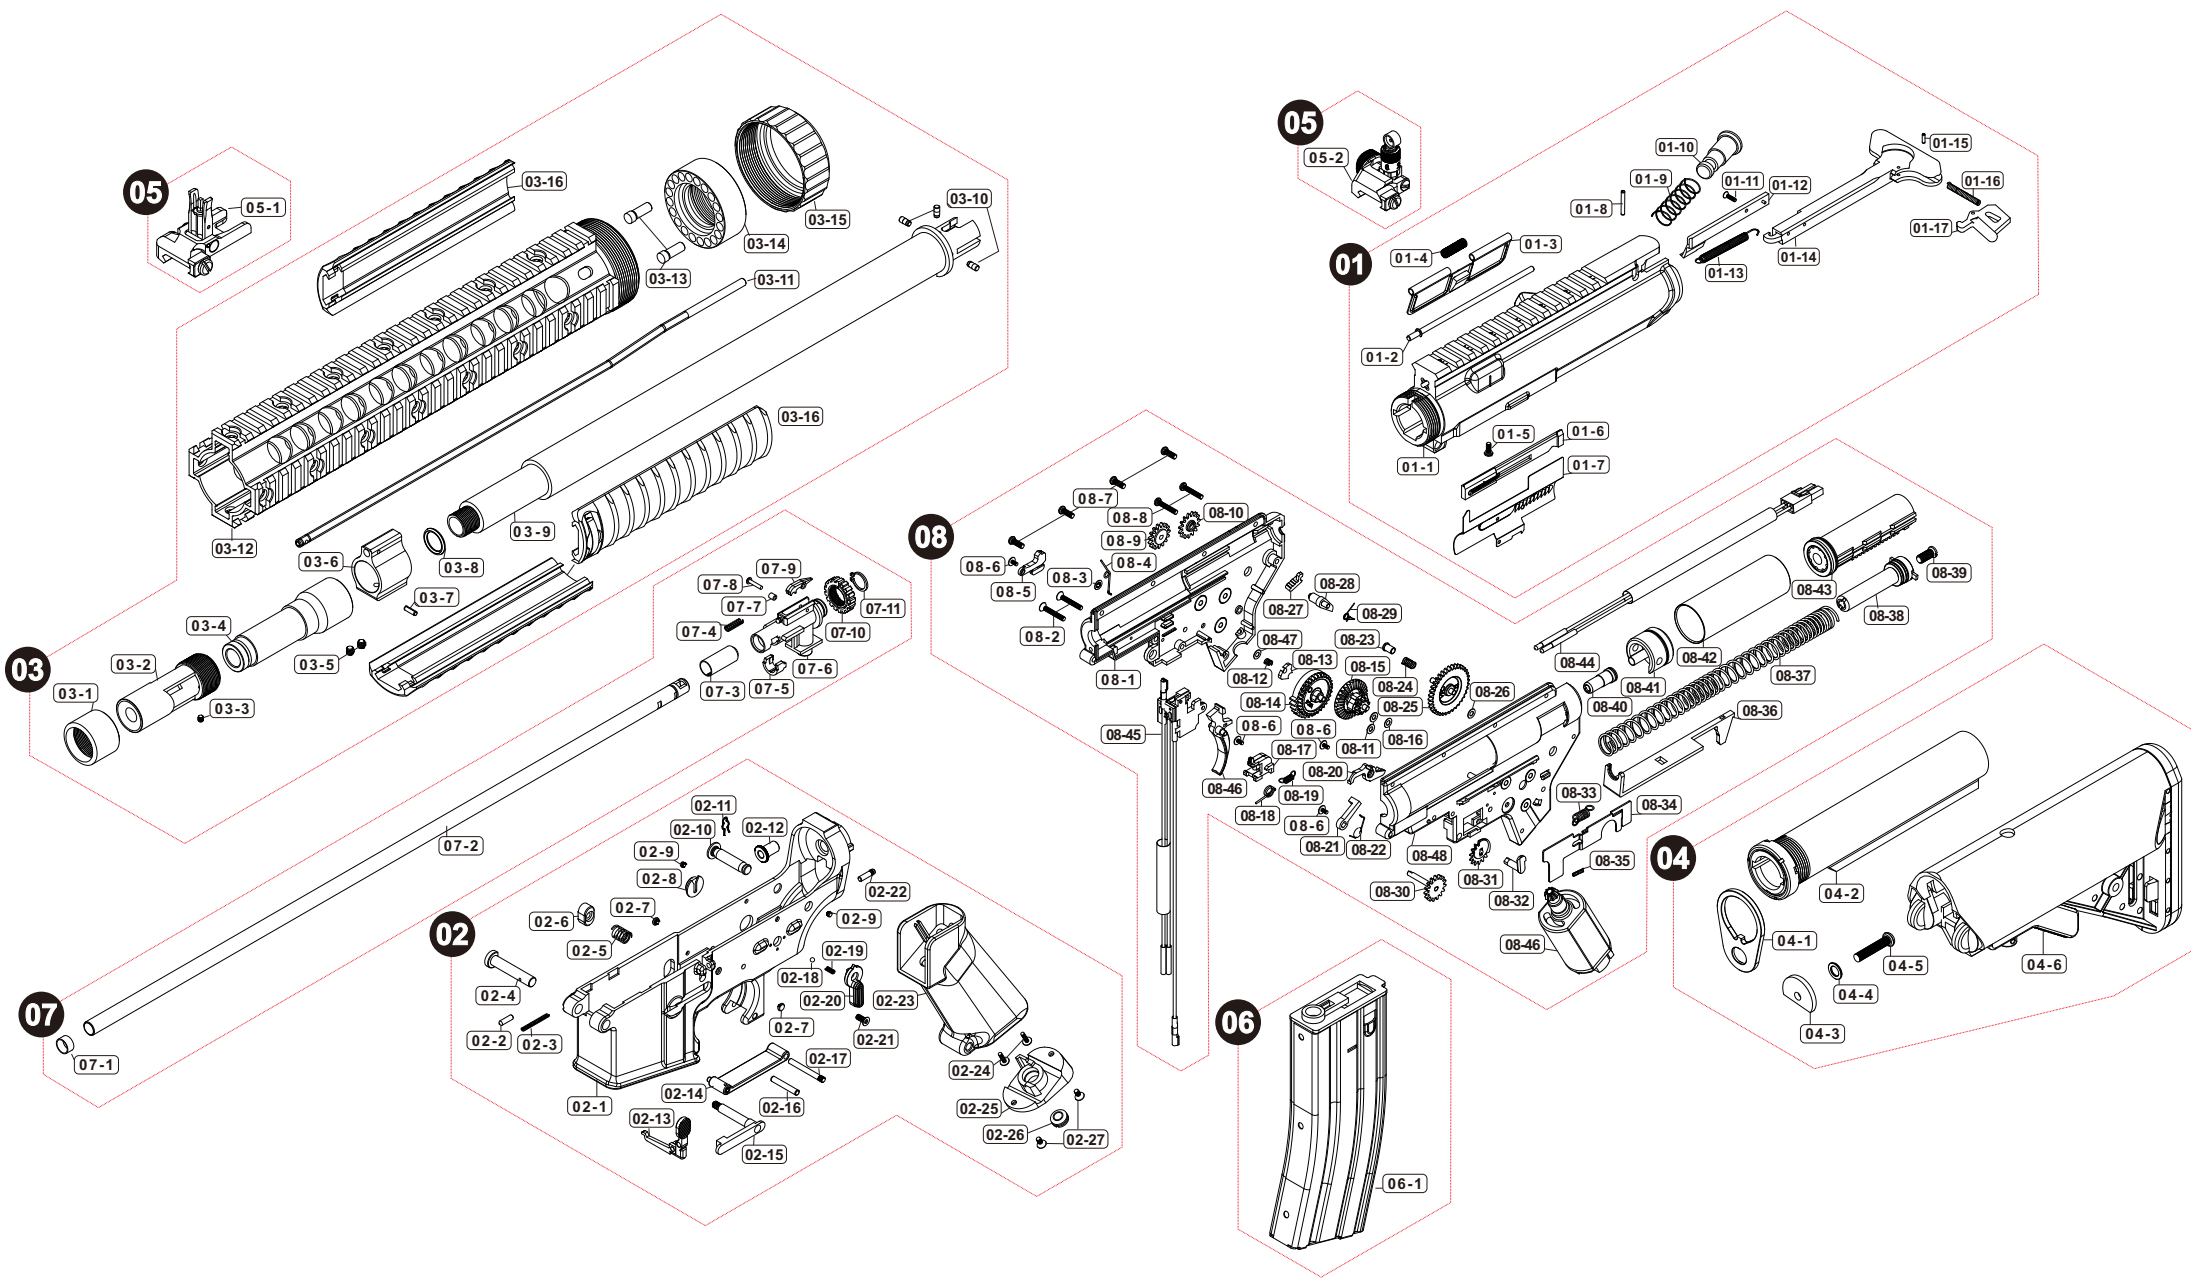

Parts List

Colt MK12 MOD1 AEG (STD,Retractable Stock)

Manufactured by VegaForceCompany, Made in Taiwan. <http://www.gb-tech.com.tw>

Parts List

Colt MK12 MOD1 AEG (STD,Retractable Stock)

01 UPPER RECEIVER

01-1	V020URV011
01-2	V020ADC031
01-3	V020ADC000
01-4	V020SPG030
01-5	PSCW030621
01-6	V020BLT031
01-7	V020BLT010
01-8	PBOT021601
01-9	V020SPG040
01-10	V020BLT020
01-11	PSCW020822
01-12	V020CLR020
01-13	V020SPG0A0
01-14	V020CLR010
01-15	PBOT160601
01-16	V020SPG050
01-17	V020CLR040

03 BARREL / FOREARM

03-1	V026BRL030
03-2	V026FHR020
03-3	PSCW030303
03-4	V026FHR010
03-5	PSCW040403
03-6	V024GBK020
03-7	PBOT020801
03-8	PRIG000005
03-9	V026BRL010
03-10	V020BRL1D0
03-11	V025HGD030
03-12	V026HGD010
03-13	V026HGD020
03-14	V026HGD030
03-15	V026HGD040
03-16	V000SP1600