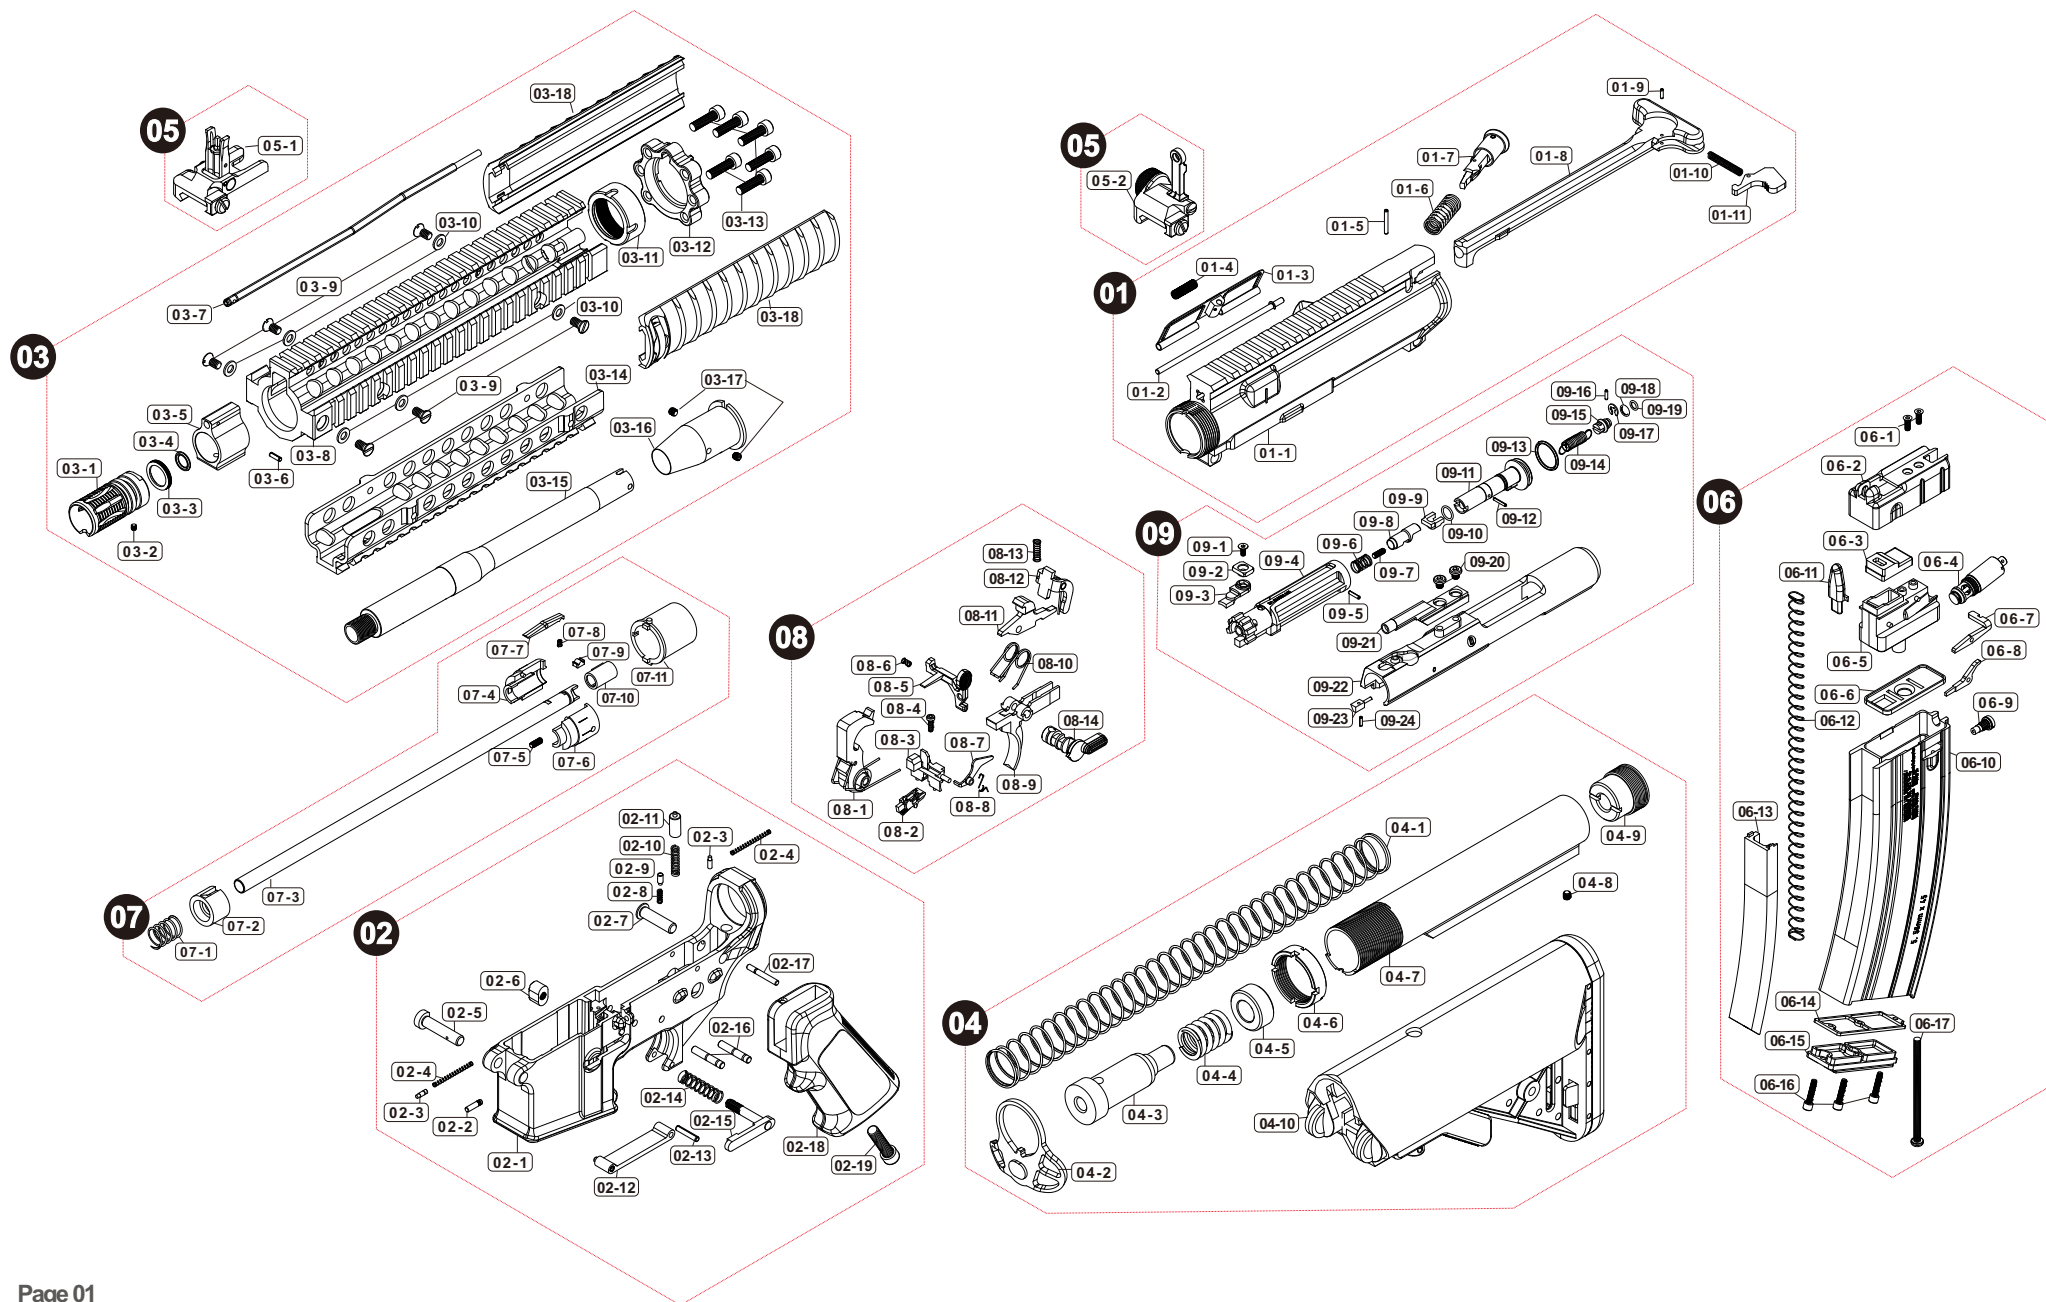

Parts List

Colt MK18 MOD1 GBB (DX TAN)

Manufactured by VegaForceCompany, Made in Taiwan. <http://www.gb-tech.com.tw>

Parts List

Colt MK18 MOD1 GBB (DX TAN)

01 UPPER RECEIVER

01-1	VG20URV010
01-2	V020ADC031
01-3	VG20ADC000
01-4	V020SPG030
01-5	PBOT021601
01-6	VG20SPG001
01-7	VG20BLT000
01-8	VG20CLR010
01-9	PBOT160601
01-10	V020SPG050
01-11	V023CLR020

02 LOWER RECEIVER

02-1	VG20LRV0H0
02-2	VG20BRB000
02-3	VG20LRV090
02-4	VG20SPG010
02-5	VG20LRV070
02-6	VG20LRV050
02-7	VG20LRV040
02-8	VG20SPG011
02-9	VG20MSY020
02-10	VG20SPG019
02-11	VG20BFR020
02-12	VG20TGD000
02-13	PBOT031601
02-14	VG20SPG008
02-15	VG20LRV030
02-16	VG20THG020
02-17	VG20BFR040
02-18	VG20GRP011
02-19	PSCW062504

03 BARREL / FOREARM

03-1	V020SUR080
03-2	PSCW030303
03-3	V020BRL041
03-4	PRIG000005
03-5	V024GBK020
03-6	PBOT020801
03-7	V020HGD020
03-8	V021HGD170
03-9	V021HGD1B0
03-10	V021HGD1C0
03-11	V021HGD1A0
03-12	V021HGD190
03-13	PSCW051804
03-14	V021HGD180
03-15	VG20BRL040
03-16	VG20BRL020
03-17	PSCW040403
03-18	V000SP1600