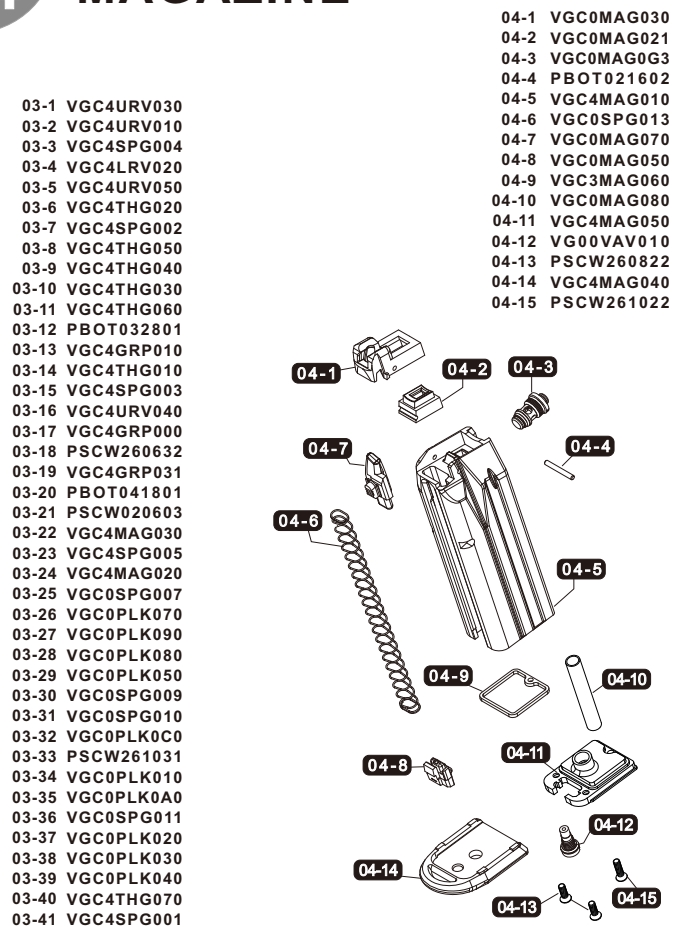

2 BARREL

- | | |
|-----------------|------------------|
| 02-1 VGC4BRL010 | 02-6 V0S0HOP0F0 |
| 02-2 VGC4HOP010 | 02-7 VGC4HOP020 |
| 02-3 VGC0HOP030 | 02-8 PSCW020607 |
| 02-4 V000TUB085 | 02-9 VGC4SPC000 |
| 02-5 VGC0HOP040 | 02-10 PRIG000065 |

3 GRIP

4 MAGAZINE

- | | |
|------------------|------------------|
| 03-1 VGC4URV030 | 04-1 VGC0MAG030 |
| 03-2 VGC4URV010 | 04-2 VGC0MAG021 |
| 03-3 VGC4SPG004 | 04-3 VGC0MAG0G3 |
| 03-4 VGC4LRV020 | 04-4 PBOT021602 |
| 03-5 VGC4URV050 | 04-5 VGC4MAG010 |
| 03-6 VGC4THG020 | 04-6 VGC0SPG013 |
| 03-7 VGC4SPG002 | 04-7 VGC0MAG070 |
| 03-8 VGC4THG050 | 04-8 VGC0MAG050 |
| 03-9 VGC4THG040 | 04-9 VGC3MAG060 |
| 03-10 VGC4THG030 | 04-10 VGC0MAG080 |
| 03-11 VGC4THG060 | 04-11 VGC4MAG050 |
| 03-12 PBOT032801 | 04-12 VG00VAV010 |
| 03-13 VGC4GRP010 | 04-13 PSCW260822 |
| 03-14 VGC4THG010 | 04-14 VGC4MAG040 |
| 03-15 VGC4SPG003 | 04-15 PSCW261022 |
| 03-16 VGC4URV040 | |
| 03-17 VGC4GRP000 | |
| 03-18 PSCW260632 | |
| 03-19 VGC4GRP031 | |
| 03-20 PBOT041801 | |
| 03-21 PSCW020603 | |
| 03-22 VGC4MAG030 | |
| 03-23 VGC4SPG005 | |
| 03-24 VGC4MAG020 | |
| 03-25 VGC0SPG007 | |
| 03-26 VGC0PLK070 | |
| 03-27 VGC0PLK090 | |
| 03-28 VGC0PLK080 | |
| 03-29 VGC0PLK050 | |
| 03-30 VGC0SPG009 | |
| 03-31 VGC0SPG010 | |
| 03-32 VGC0PLK0C0 | |
| 03-33 PSCW261031 | |
| 03-34 VGC0PLK010 | |
| 03-35 VGC0PLK0A0 | |
| 03-36 VGC0SPG011 | |
| 03-37 VGC0PLK020 | |
| 03-38 VGC0PLK030 | |
| 03-39 VGC0PLK040 | |
| 03-40 VGC4THG070 | |
| 03-41 VGC4SPG001 | |