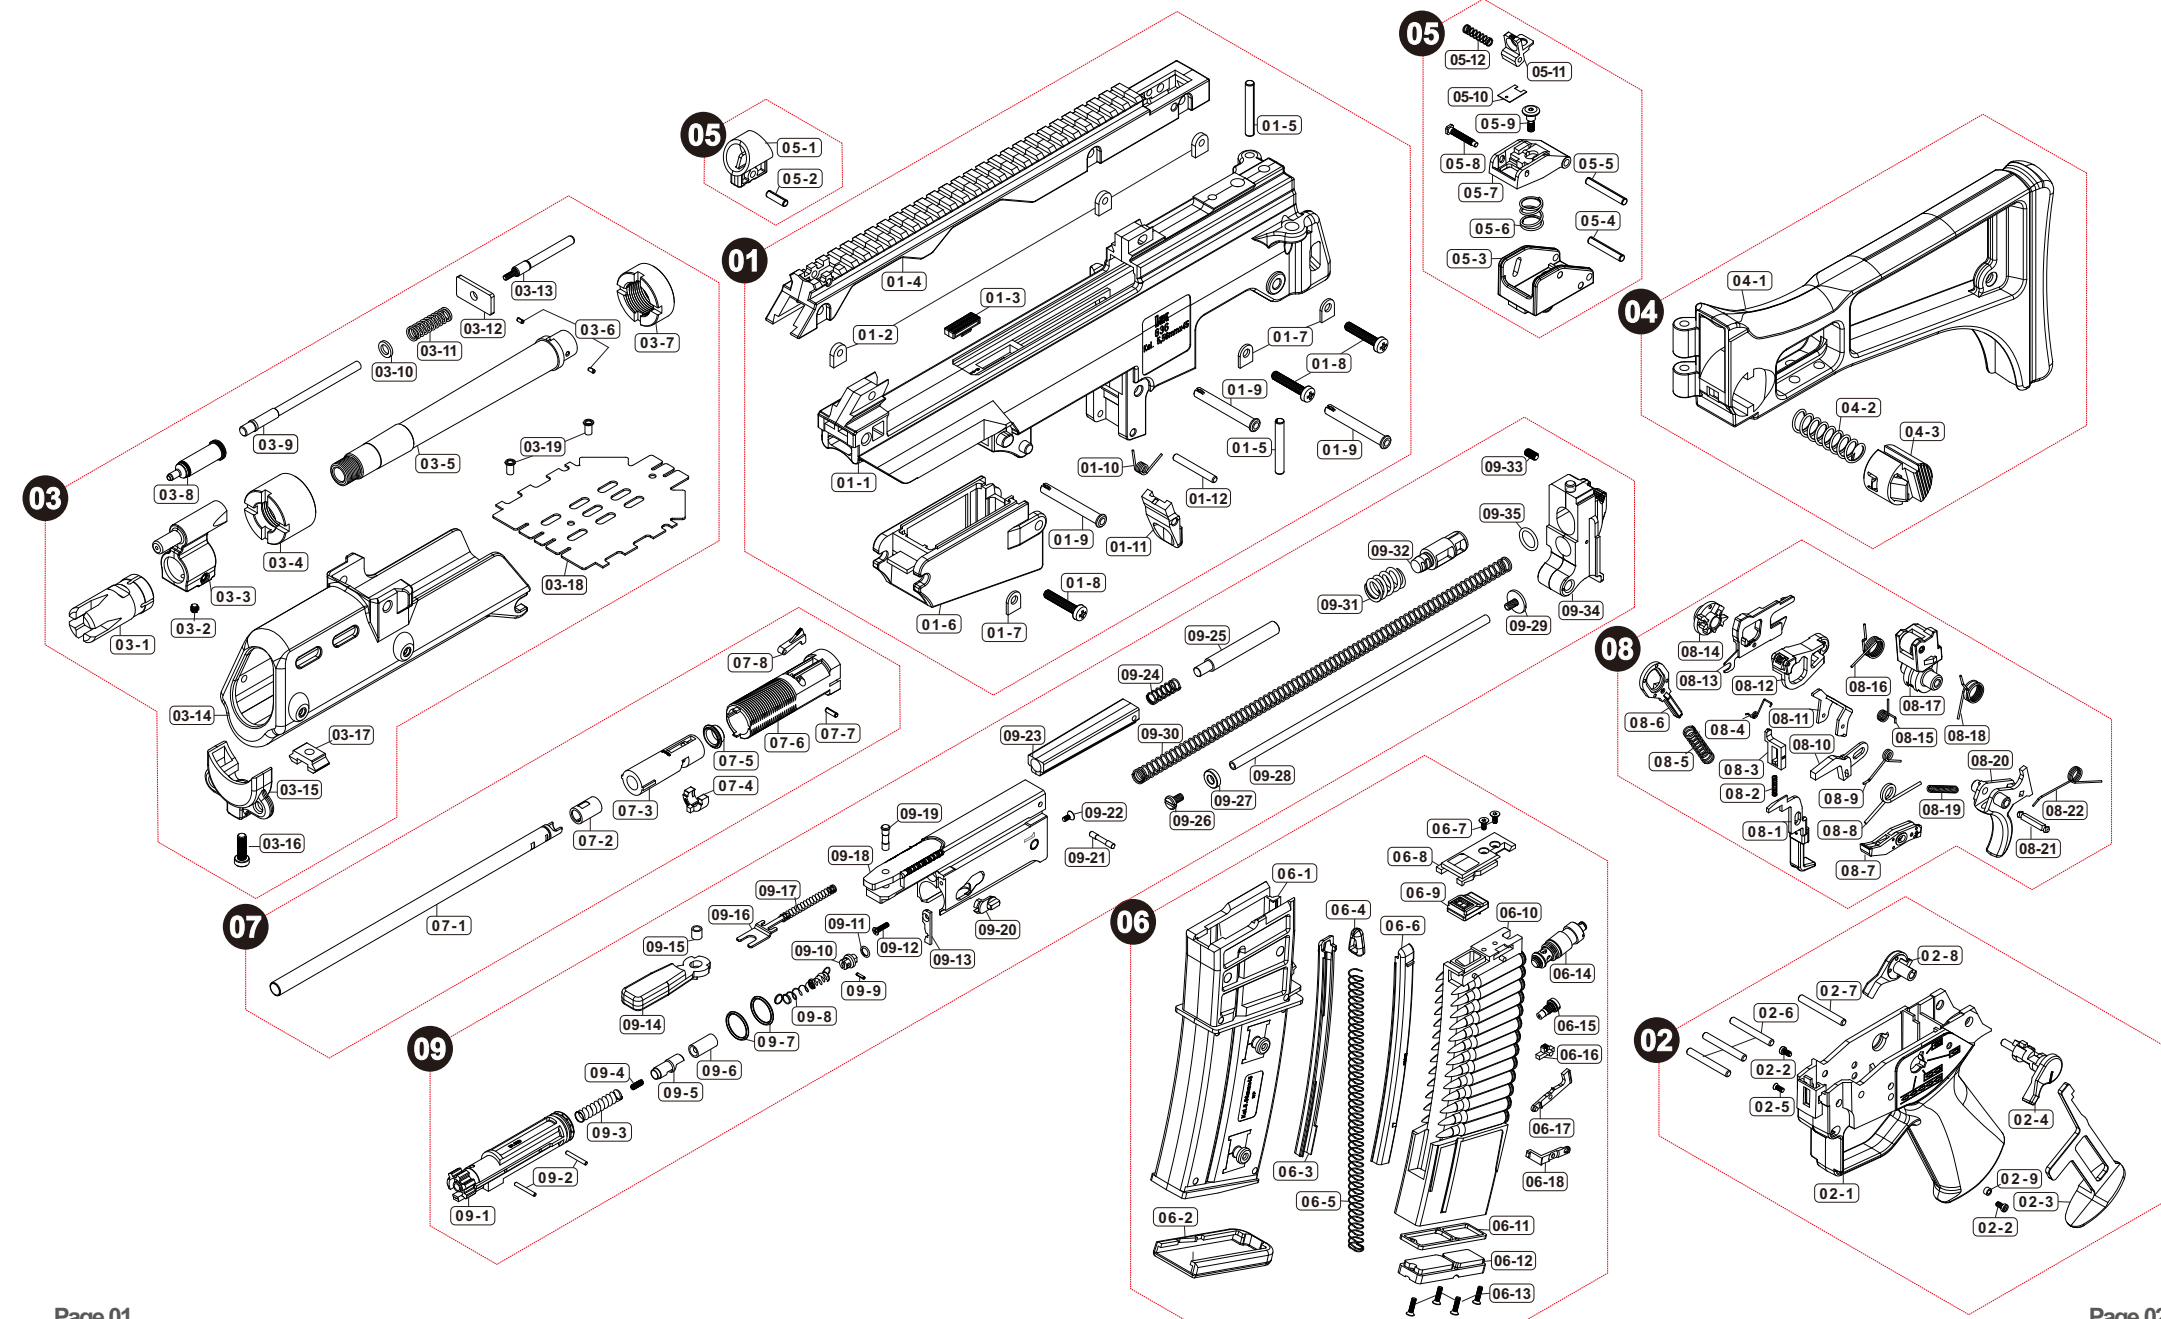

Parts List

UMAREX G36C GBB Aisa

Manufactured by VegaForceCompany, Made in Taiwan. <http://www.gb-tech.com.tw>

Parts List

UMAREX G36C GBB Aisa

01 UPPER RECEIVER

01-1	VGE0URV010
01-2	VGE0CHD040
01-3	VGE0HOP070
01-4	VGE0CHD010
01-5	PBOT053601
01-6	VGE0LRV030
01-7	VGE0CHD050
01-8	VGE0CHD030
01-9	VGE0HGD051
01-10	VGE0SPG011
01-11	VGE0LRV010
01-12	VGE0THG030

02 LOWER RECEIVER

02-1	VGE0GRP010
02-2	PSCW260504
02-3	VGE0GRP030
02-4	VGE0MSY020
02-5	PSCW250602
02-6	VGE0THG030
02-7	VGE0THG040
02-8	VGE0MSY010
02-9	VGE0PLK060

04 STOCK

04-1	VGE0STK050
04-2	VGE0SPG013
04-3	VGE0STK030

03 BARREL / FOREARM

03-1	VGE0FHR010
03-2	PSCW040403
03-3	VGE0GBK020
03-4	VGE0BRL020
03-5	VGE0BRL010
03-6	PBOT020401
03-7	VGE0BRL040
03-8	VGE0PIS030
03-9	VGE0PIS040
03-10	VGE0PIS060
03-11	VGE0SPG012
03-12	VGE0PIS020
03-13	VGE0PIS050
03-14	VGE0HGD010
03-15	VGE0HGD030
03-16	VGE0HGD090
03-17	VGE0HGD040
03-18	VGE0HGD060
03-19	PRVT040805