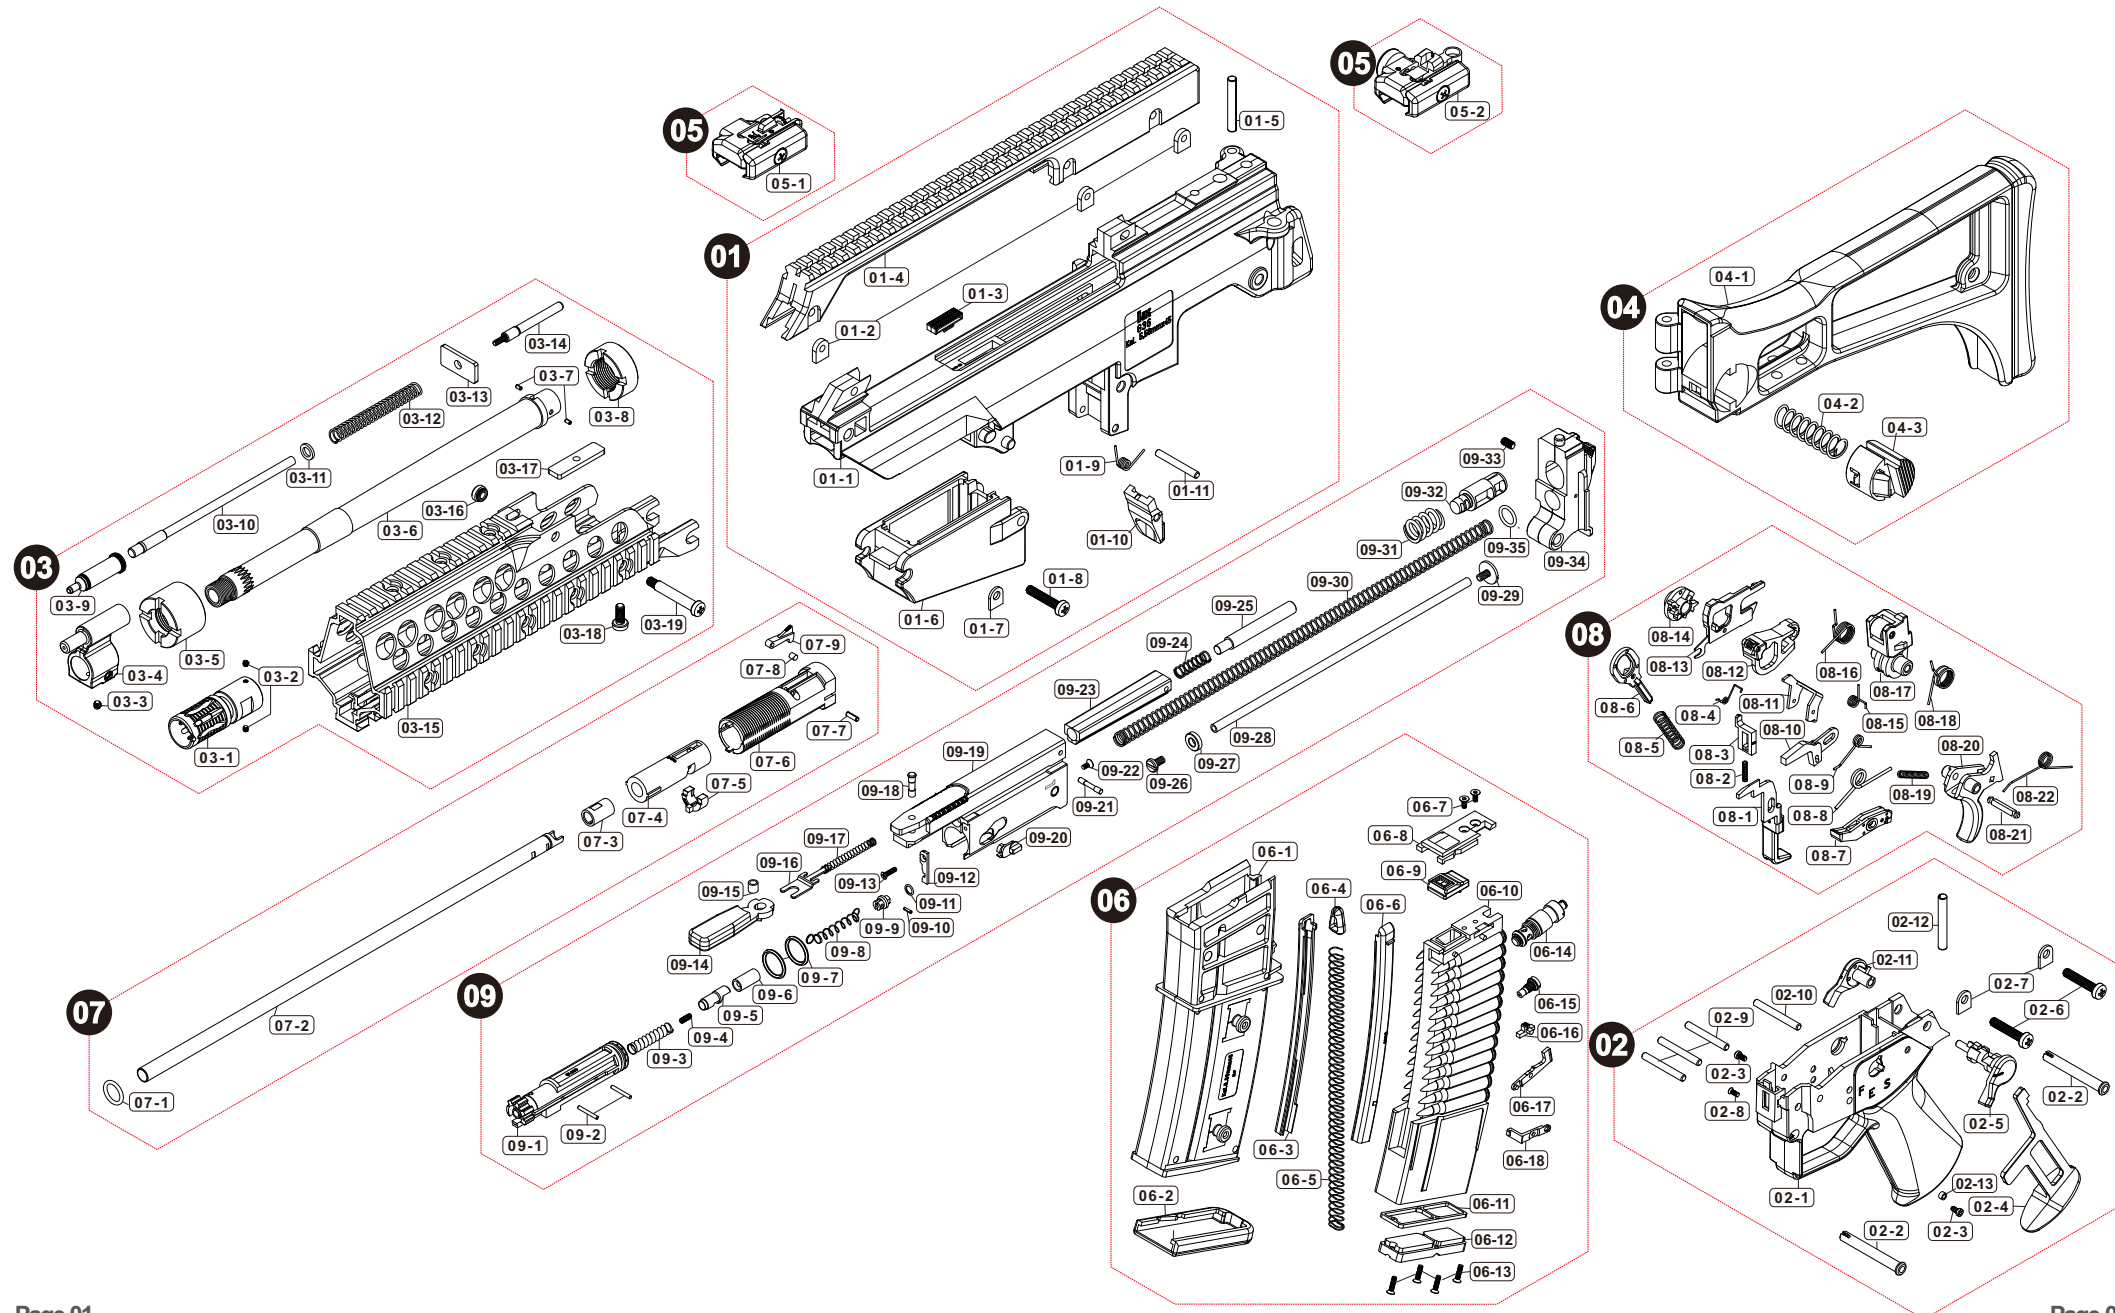

Parts List

UMAREX G36 KSK GBB (DX) Aisa

Manufactured by VegaForceCompany, Made in Taiwan. <http://www.gb-tech.com.tw>

Parts List

UMAREX G36 KSK GBB (DX) Aisa

01 UPPER RECEIVER

01-1	VGE0URV019
01-2	VGE0CHD040
01-3	VGE0HOP070
01-4	VGE0CHD070
01-5	PBOT053601
01-6	VGE0LRV031
01-7	VGE0CHD050
01-8	VGE0CHD030
01-9	VGE0SPG011
01-10	VGE0LRV010
01-11	VGE0THG030

02 LOWER RECEIVER

02-1	VGE0GRP012
02-2	VGE0HGD051
02-3	PSCW260504
02-4	VGE0GRP030
02-5	VGE0MSY021
02-6	VGE0CHD030
02-7	VGE0CHD050
02-8	PSCW250602
02-9	VGE0THG030
02-10	VGE0THG040
02-11	VGE0MSY011
02-12	PBOT053601
02-13	VGE0PLK060

07 HOP SYTEM

07-1	PRIG000043
07-2	V003TUB330
07-3	VG00HOP010
07-4	VGE0HOP060
07-5	VGE0HOP020
07-6	VGE0BRL030
07-7	PBOT020801
07-8	V0S3HOP0B0
07-9	VGE0HOP040

03 BARREL / FOREARM

03-1	VGE0FHR030
03-2	PSCW030303
03-3	PSCW040403
03-4	VGE0GBK020
03-5	VGE0BRL020
03-6	VGE0BRL060
03-7	PBOT020401
03-8	VGE0BRL040
03-9	VGE0PIS030
03-10	VGE0PIS070
03-11	VGE0PIS060
03-12	VGE0SPG024
03-13	VGE0PIS020
03-14	VGE0PIS050
03-15	VGE0HGD0F0
03-16	VGE0HGD0H0
03-17	VGE0HGD0J0
03-18	VGE0HGD0K0
03-19	VGE0HGD0G0