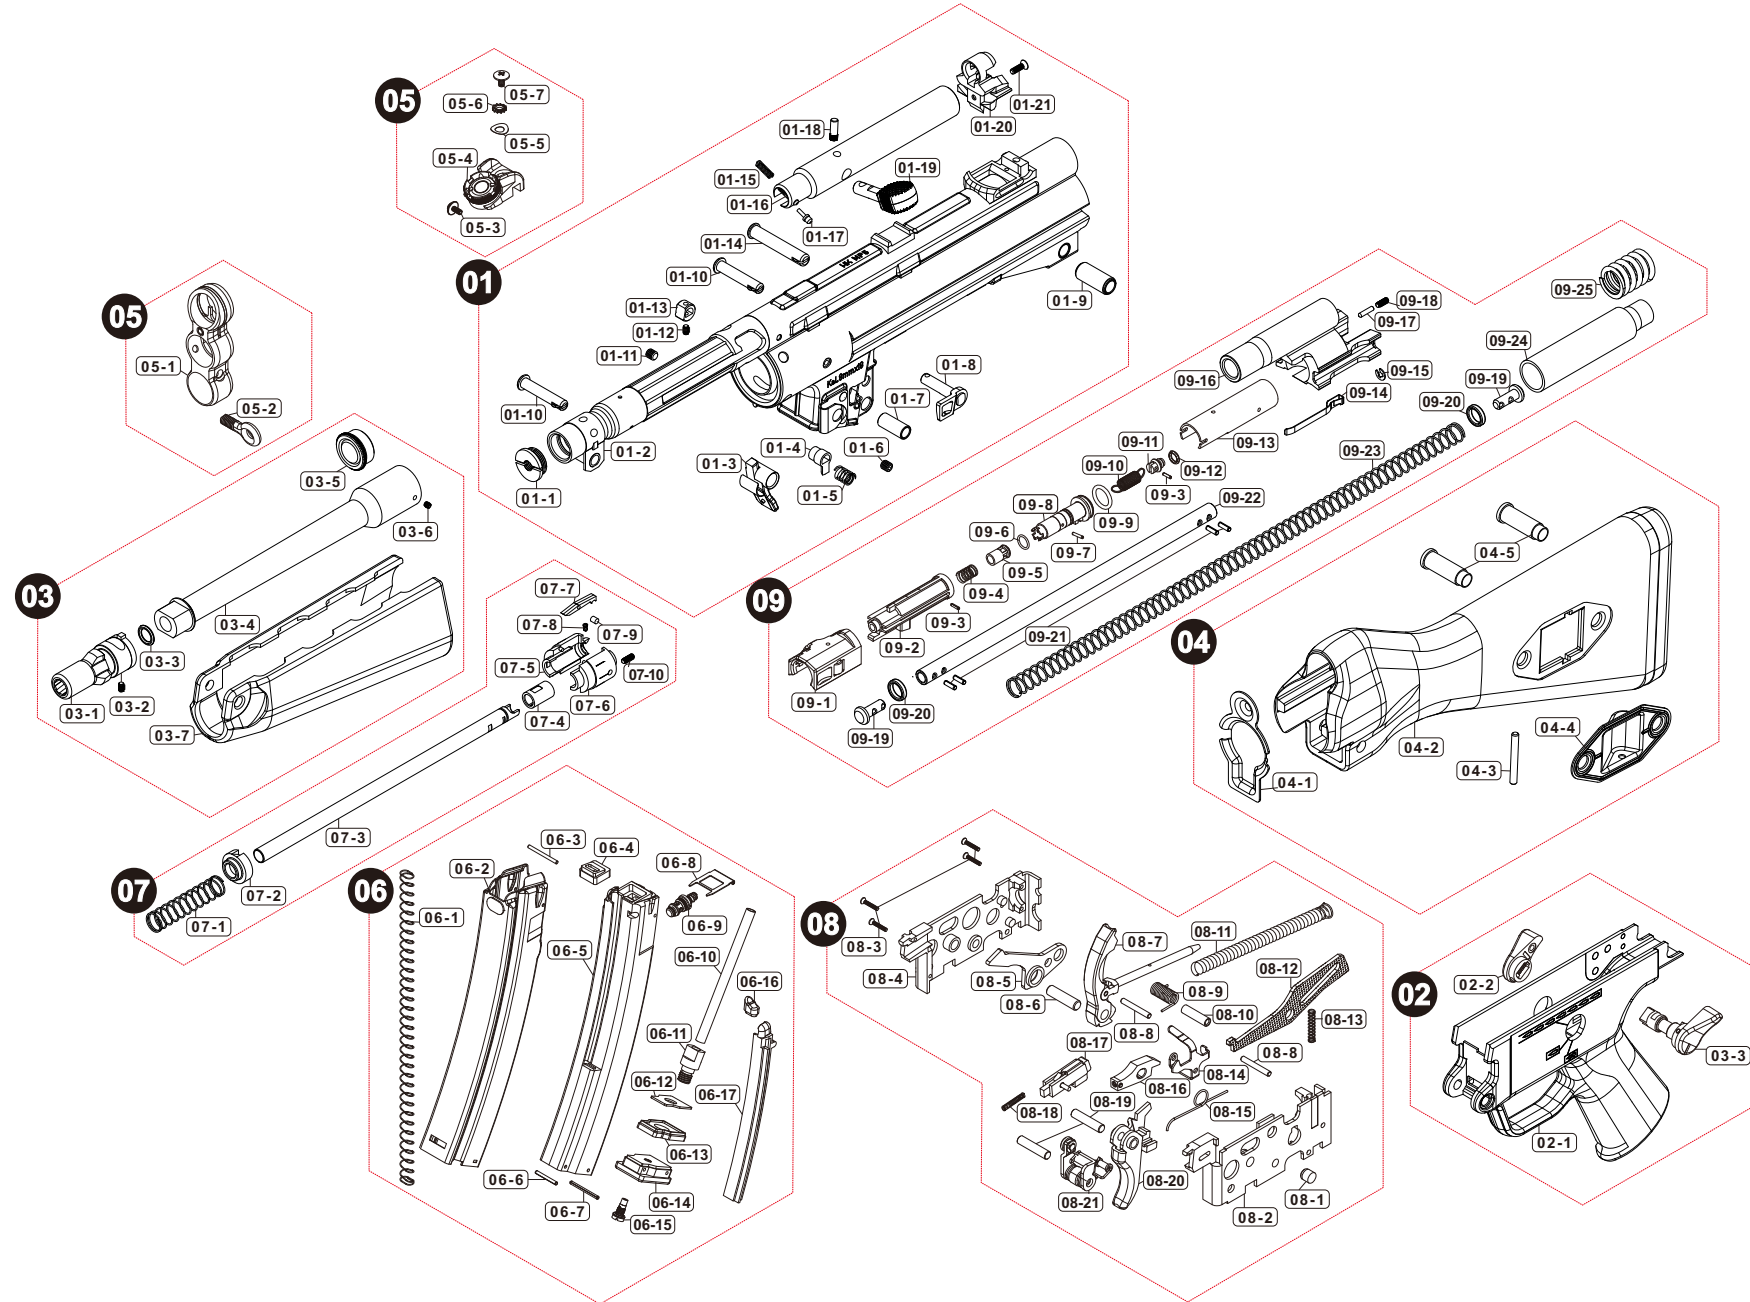

Parts List

UMAREX MP5A2 GBBR

Manufactured by VegaForceCompany, Made in Taiwan. <http://www.gb-tech.com.tw>

Parts List

UMAREX MP5A2 GBBR

01 UPPER RECEIVER

01-1	VGB1CLR050
01-2	VGB1URV014
01-3	VGB1MRB061
01-4	VGB1MRB040
01-5	V020SPG070
01-6	PSCW050503
01-7	VGB1MRB030
01-8	VGB1MRB010
01-9	VGB1STK0J0
01-10	U578PIN020
01-11	PSCW050503
01-12	PSCW030503
01-13	VGB1MRB020
01-14	U578PIN010
01-15	VGB1SPG006
01-16	VGB1CLR010
01-17	VGB1CLR030
01-18	VGB1CLR020
01-19	VGB1CLR081
01-20	VGB1MRB080
01-21	PSCW031022

02 LOWER RECEIVER

02-1	VGB1GRP010
02-2	VGB1MSY071
02-3	VGB1MSY000

03 BARREL / FOREARM

03-1	VGB1BRL020
03-2	PSCW030503
03-3	PRIG000039
03-4	VGB1BRL010
03-5	VGB1FST031
03-6	PSCW030303
03-7	U578HGD010

05 SIGHTS

05-1	VGB1FST000
05-2	VGB1FST050
05-3	PSCW030627
05-4	VGB1RST000
05-5	PWAS000020
05-6	PWAS300002
05-7	PSCW040629

04 STOCK

04-1	VGB1STK160
04-2	VGB1STK111
04-3	VGB1STK140
04-4	VGB1STK150
04-5	VGB1STK130

06 MAGAZINE

07 HOP SYTEM

07-1	VGB1SPG020
07-2	VGB1HOP060
07-3	V003TUB208
07-4	VG00HOP010
07-5	VG20HOP070
07-6	VG20HOP080
07-7	VGB1HOP050
07-8	VG20SPG020
07-9	V0S3HOP0B0
07-10	PSCW030803

08 TRIGGER SYSTEM

08-1	VGB1THG080
08-2	VGB1THG060
08-3	PSCW021222
08-4	VGB1THG050
08-5	VGB1THG090
08-6	VGB1PLK070
08-7	VGB1PLK011
08-8	VGB1THG0A0
08-9	VGB1SPG016
08-10	VGB1MSY050
08-11	VGB1SPG017
08-12	VGB1THG070
08-13	VGB1SPG015
08-14	VGB1MSY060
08-15	VGB1SPG021
08-16	VGB1THG011
08-17	VGB1FPN000
08-18	VGB1SPG009
08-19	VGB1THG030
08-20	VGB1THG010
08-21	VGB1PLK000