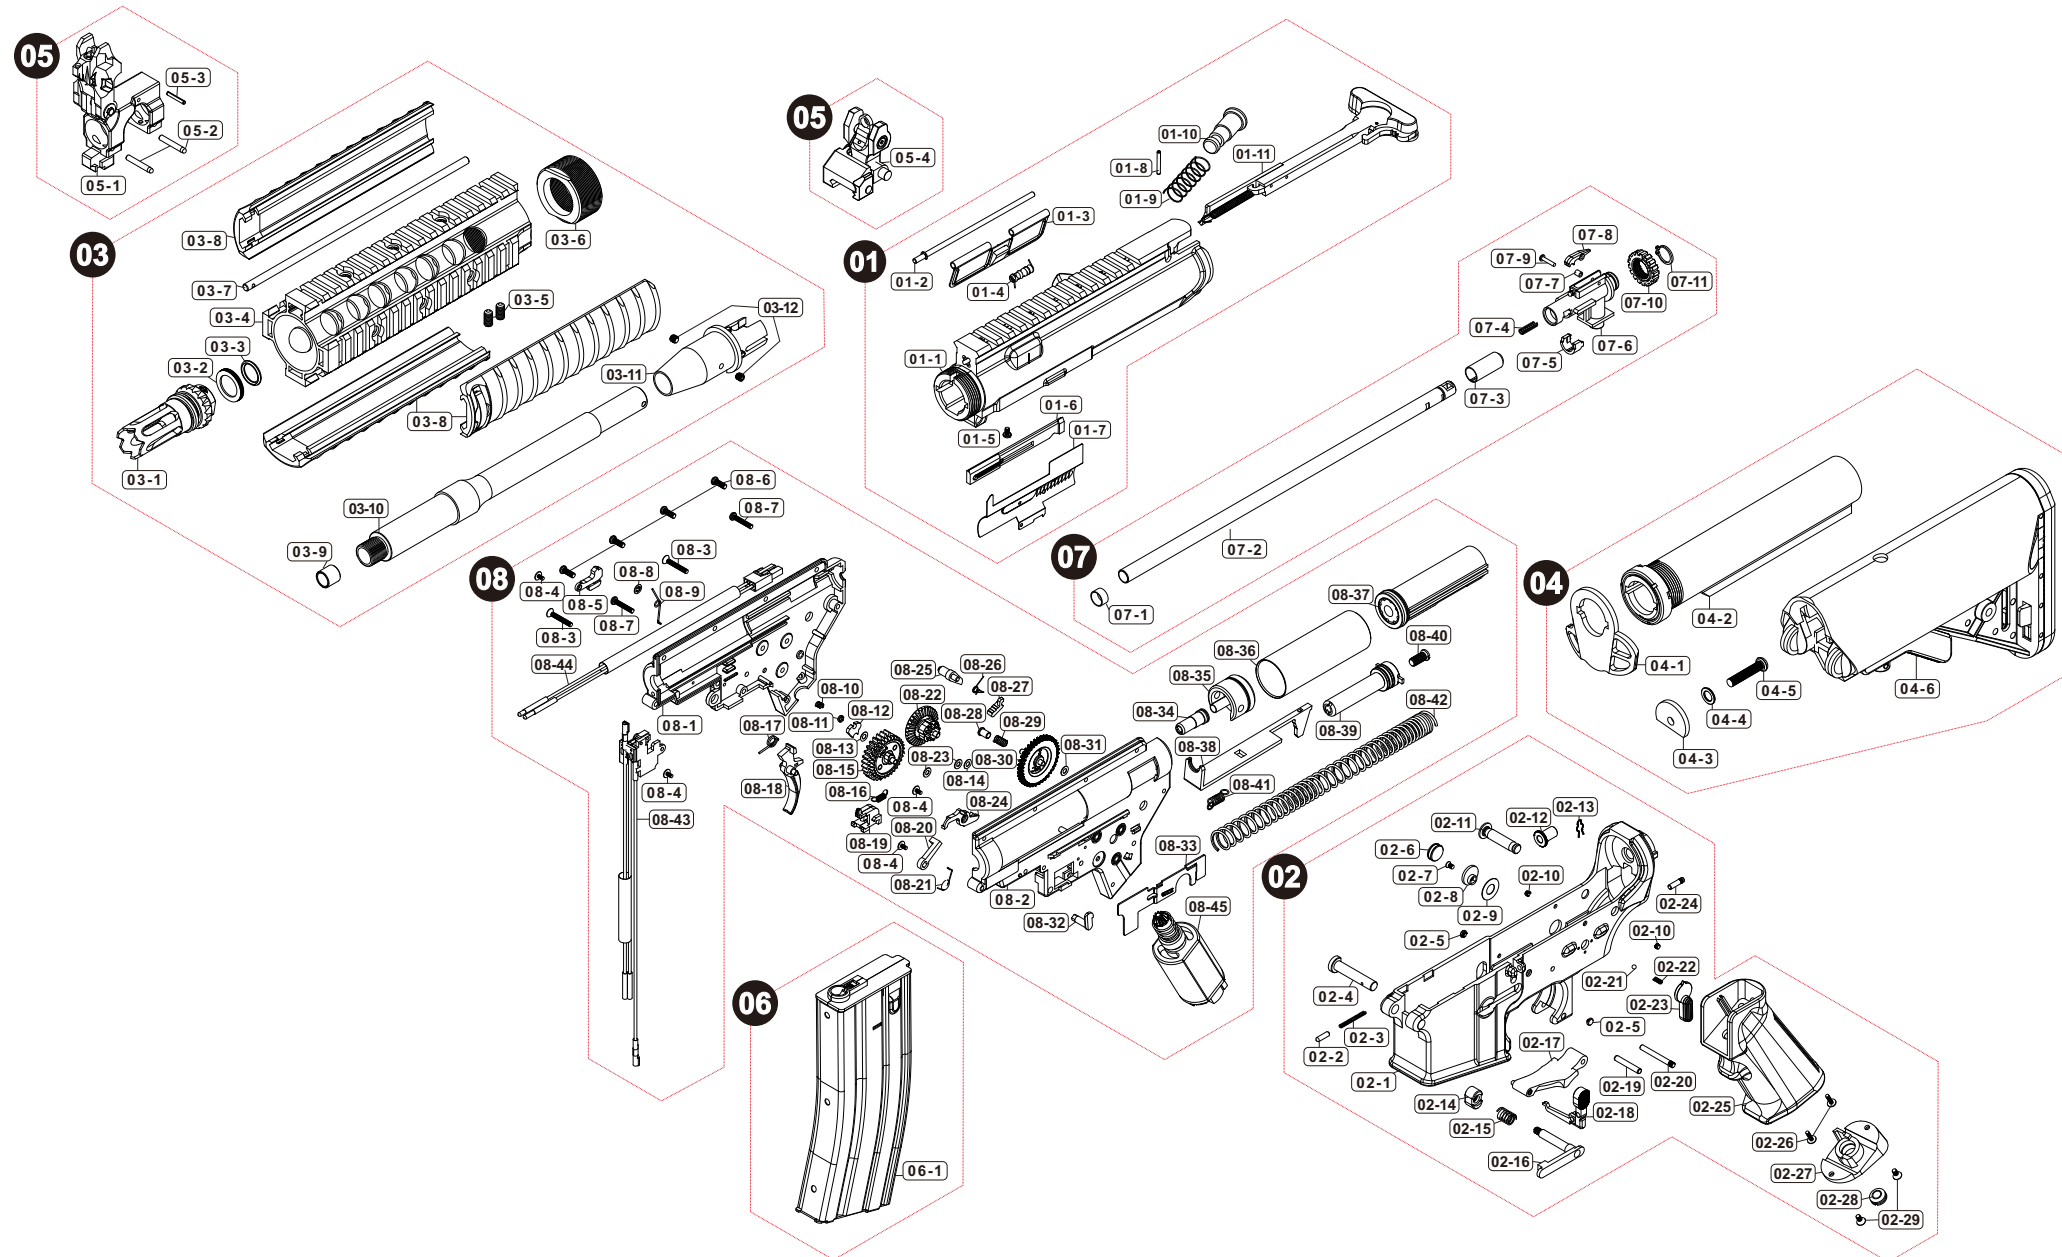

Parts List

Vr16 Tactical Elite CQB

Manufactured by VegaForceCompany, Made in Taiwan. <http://www.gb-tech.com.tw>

Parts List

Vr16 Tactical Elite CQB

01 UPPER RECEIVER

01-1	V020URV014
01-2	V020ADC031
01-3	V020ADC000
01-4	V020SPG030
01-5	PSCW030421
01-6	V020BLT031
01-7	V020BLT010
01-8	PBOT021601
01-9	V020SPG040
01-10	V020BLT020
01-11	V020CLR100

03 BARREL / FOREARM

03-1	V040FHR040
03-2	V020BRL040
03-3	PRIG000005
03-4	V028HGD030
03-5	PSCW051003
03-6	U576HGD030
03-7	V028HGD040
03-8	V000SP1600
03-9	V000BRL010
03-10	V020BRL170
03-11	V020BRL162
03-12	PSCW040403